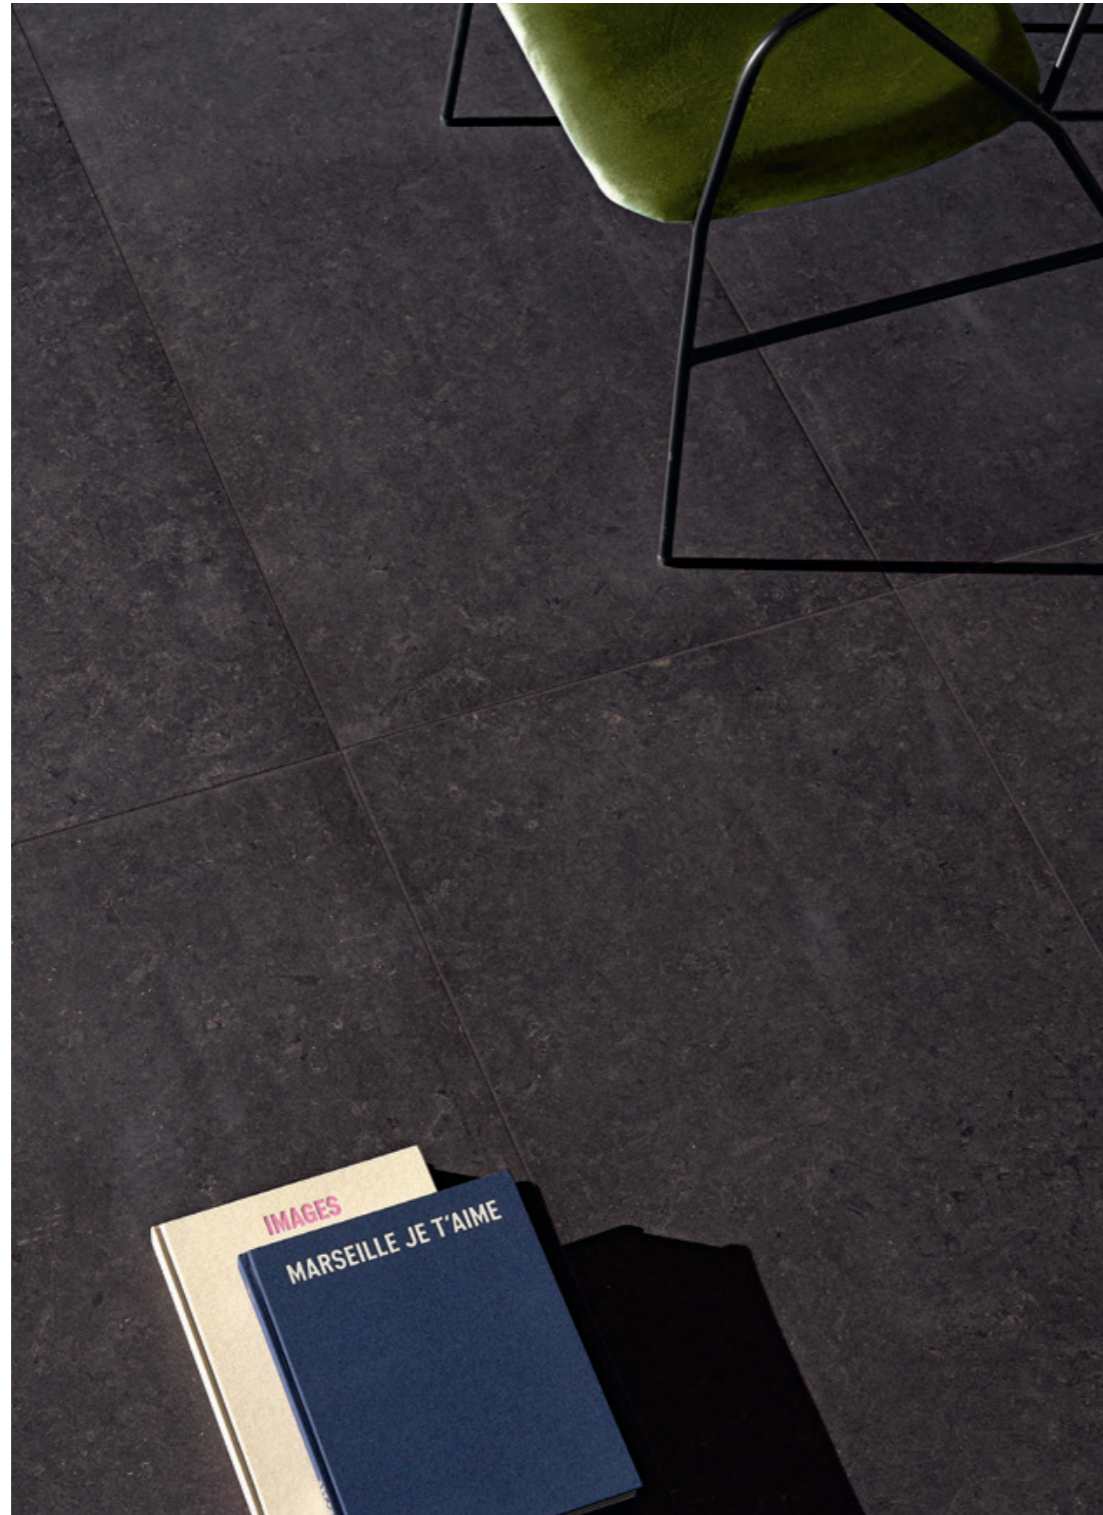

Italic Mosaic Mix B 30x30 12"x12"

Italic Lava 60x120 24"x48"