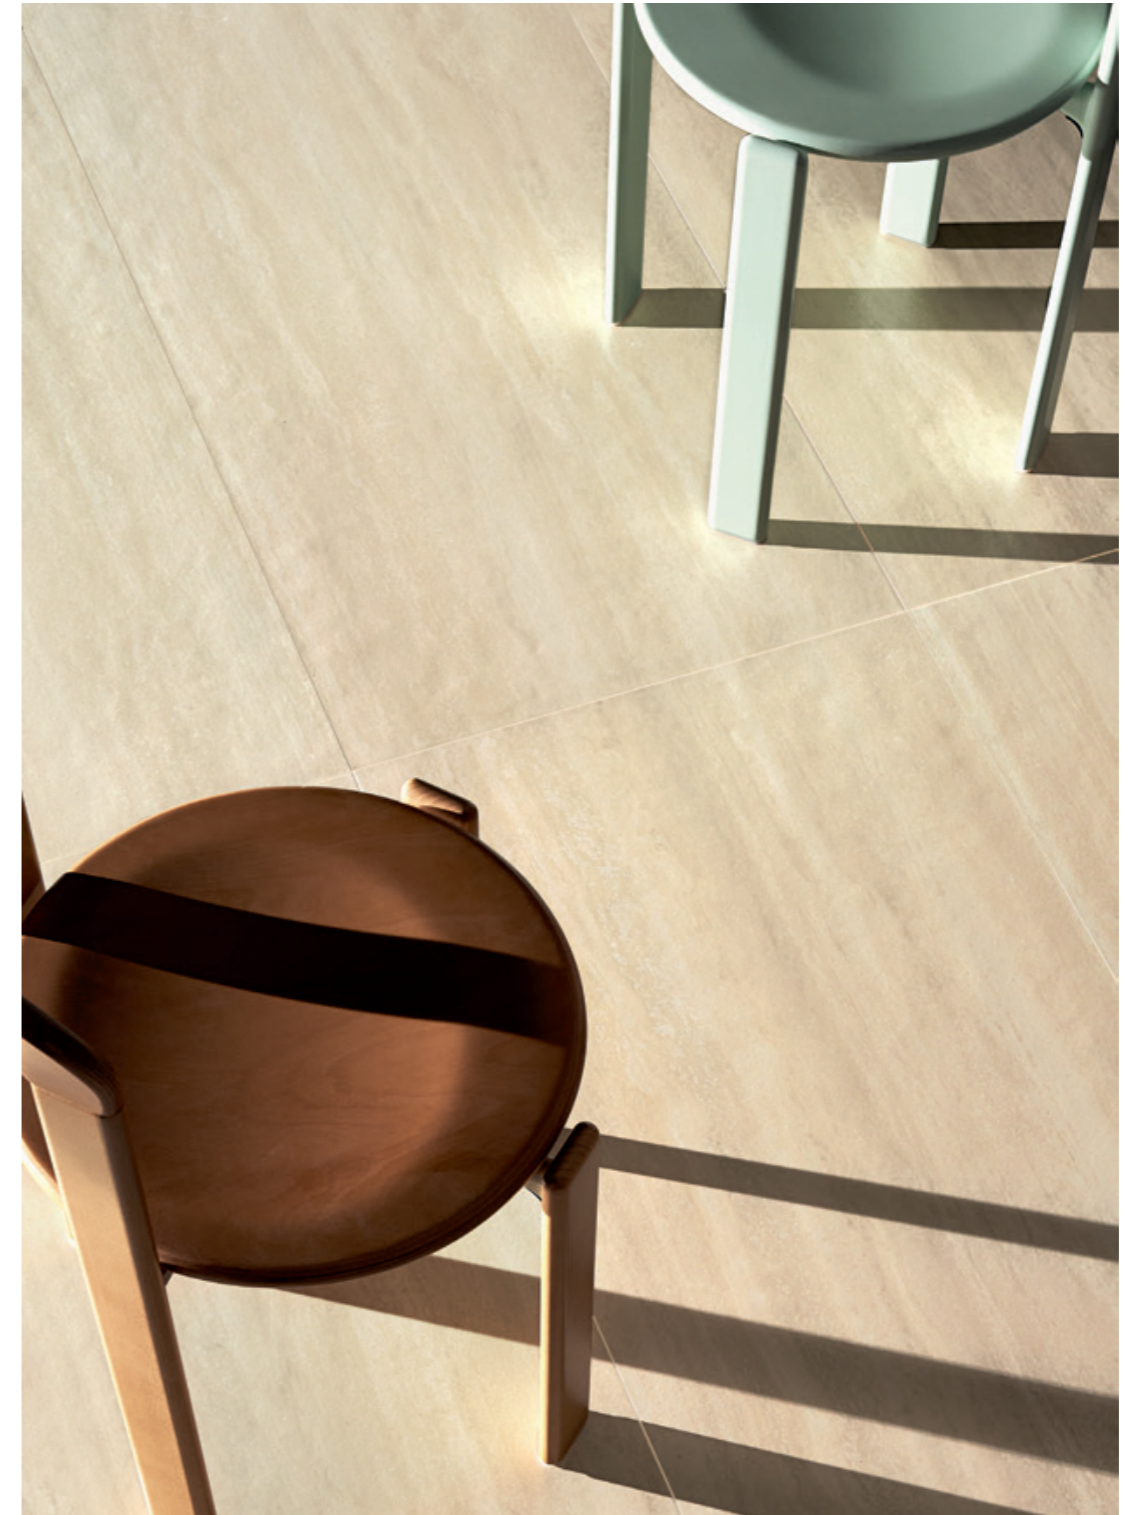

Italic Cushion Travertino 7,5x60 3"x24" - Italic Plain Beige Lux 5x20 2"x8"

Italic Travertino 60x120 24"x48"