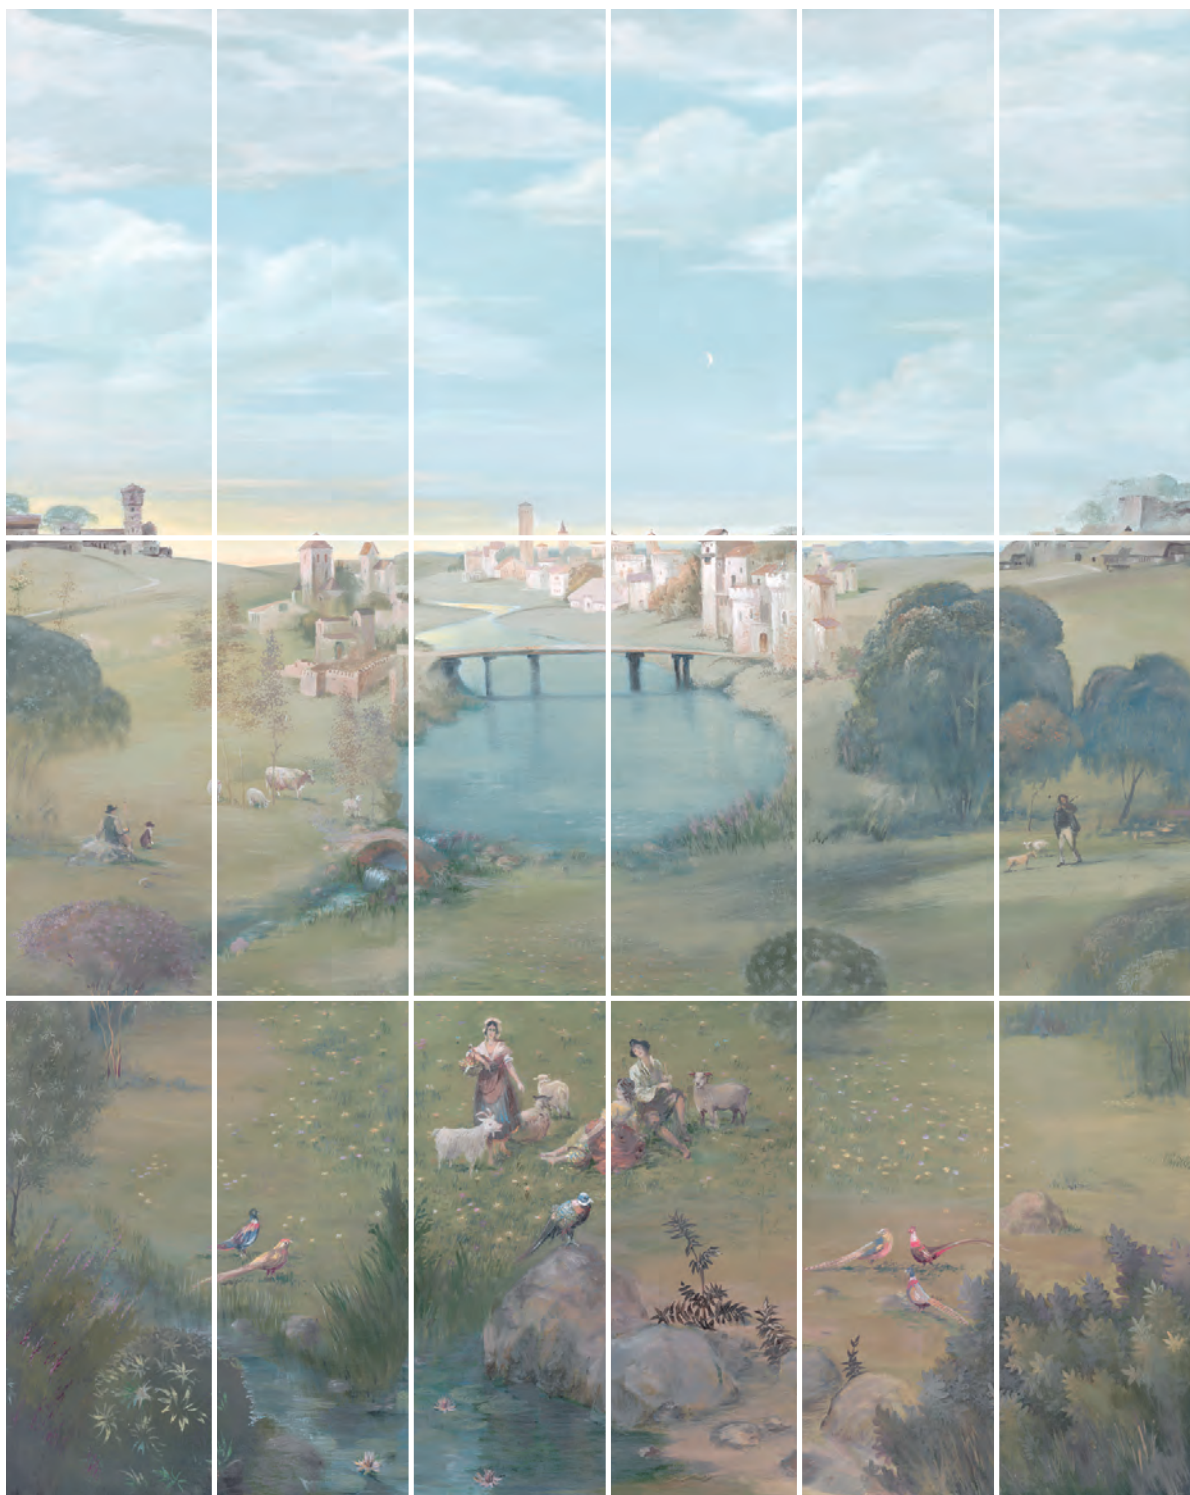

VB/A01/18x/7071
Резиденция Пейзаж, панно из 18 частей 20x50 (размер каждой части)
Residence Landscape decorative panel

			шт. / pcs	м²	кг / kg		кор. / box	м²	кг / kg
20 x 50		глазурь матовая / панель / matt glaze / panel	12	1,2	16,4		56	67,2	950
50,2 x 50,2		керамический гранит / porcelain gres	5	1,26	25,5		28	35,28	744