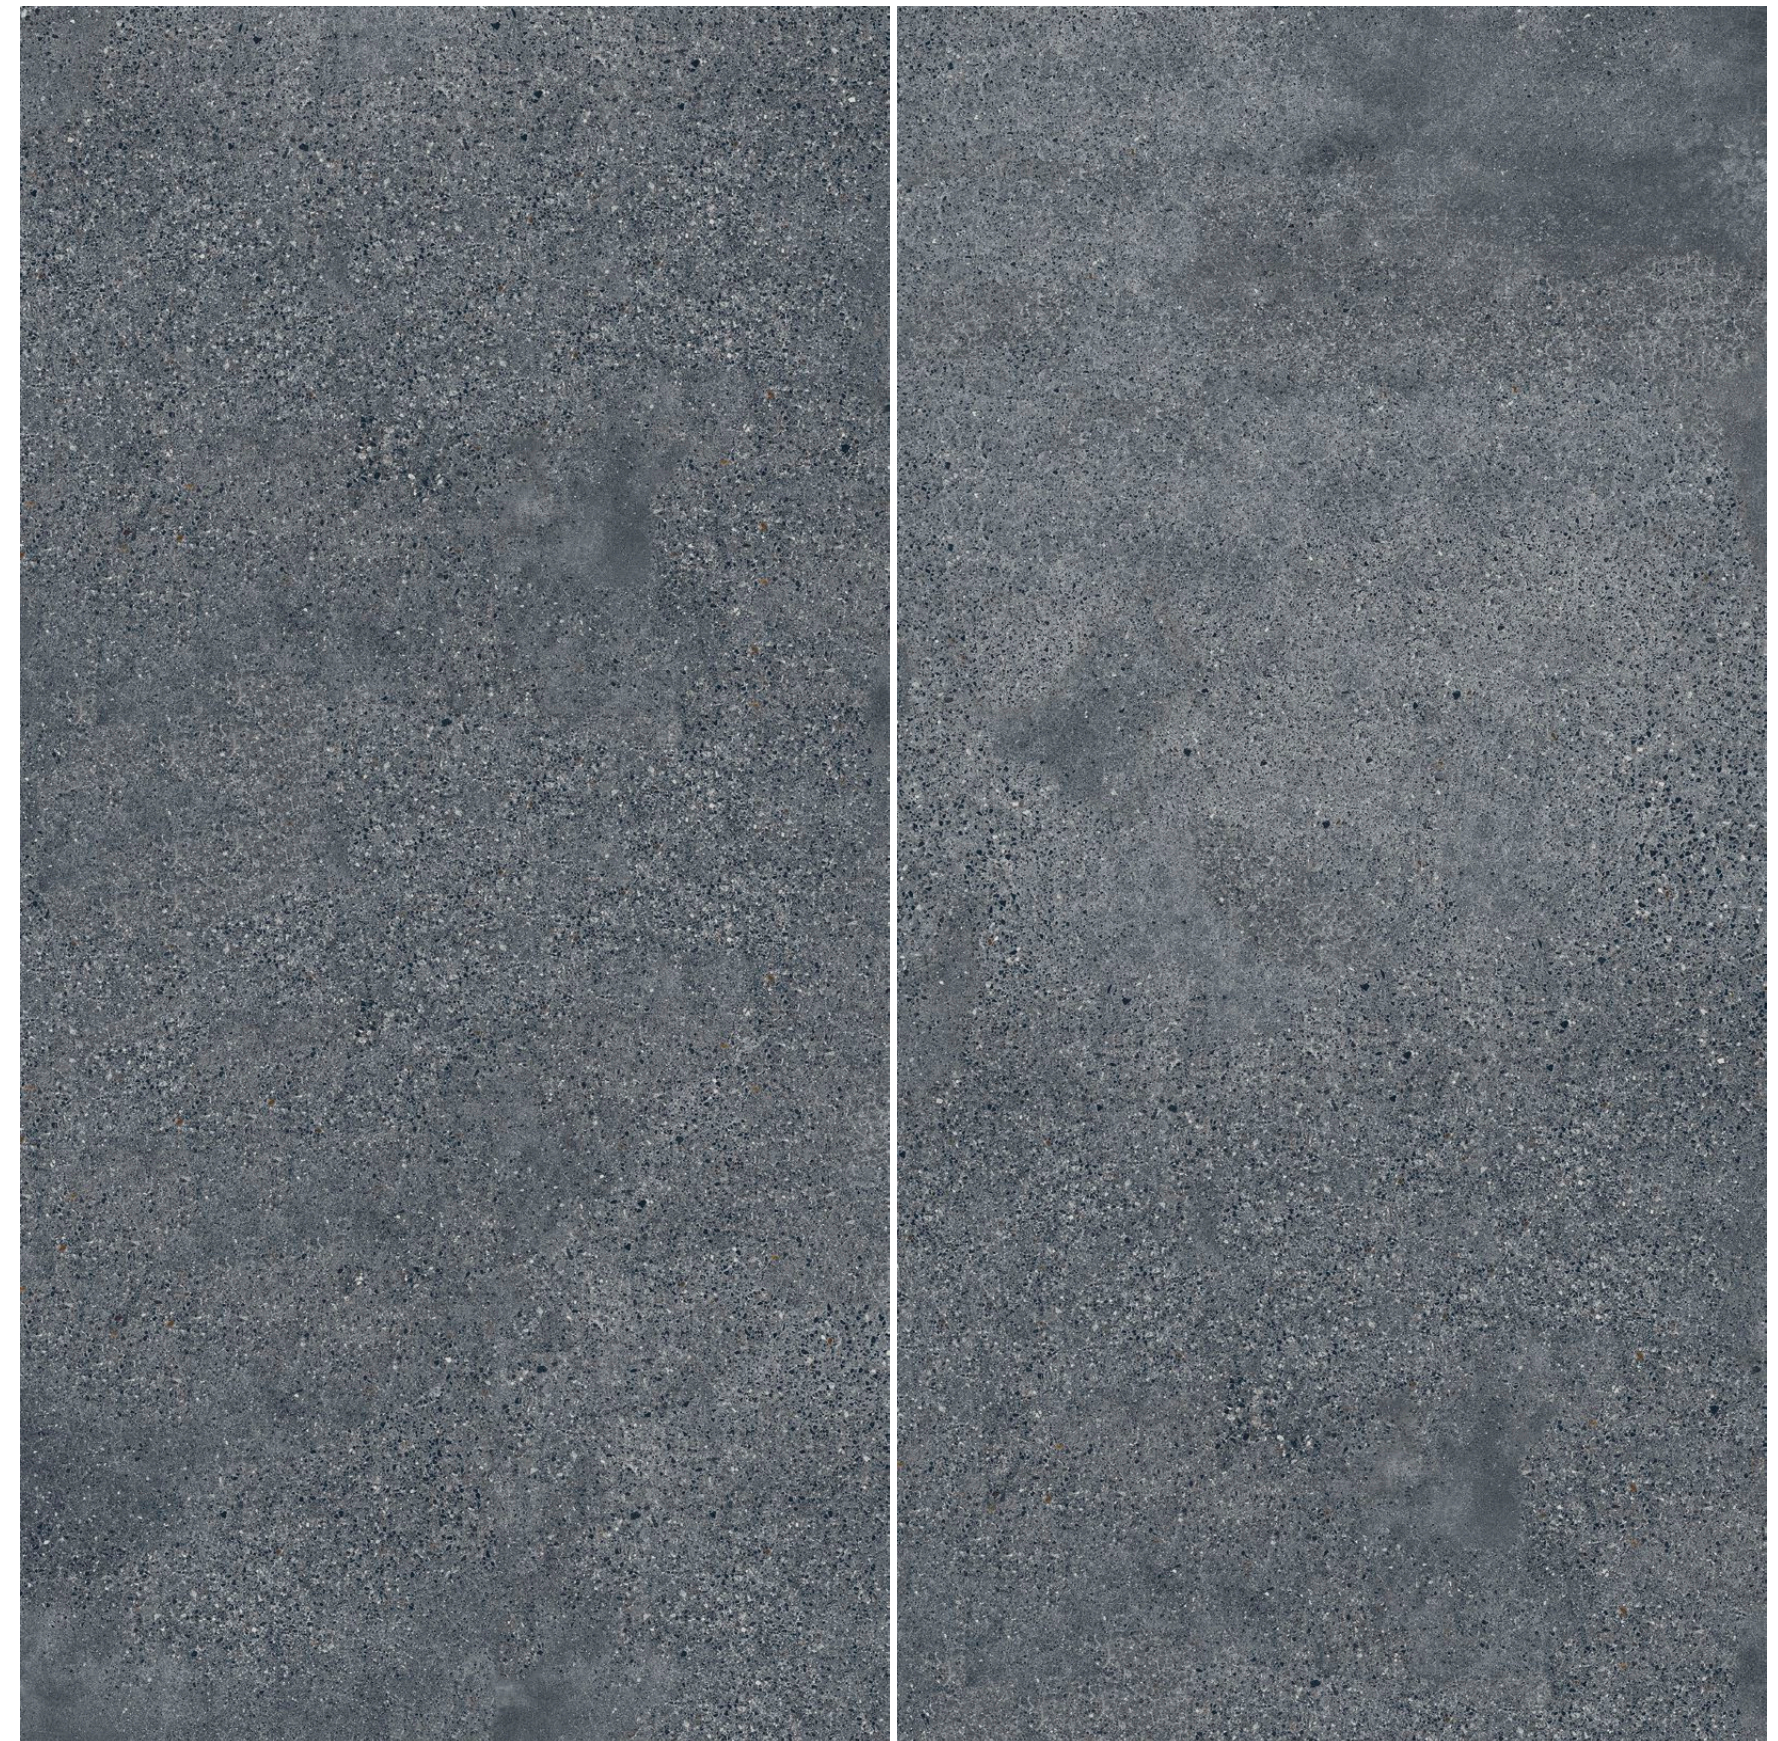

TERRAZZO GRAPHITE

Gres do stosowania wewnątrz i na zewnątrz na ściany i podłogi.
Stoneware for indoor and outdoor use on walls and floors.

MAT
MATT

rektyfikacja | rectification		●
mrozoodporność | frost resistance		●
klasa ścieralności | abrasion resistance class		III
antyślizgowość | non-slip qualities		R10
antyślizgowość bosej stopy | anti-slip property of a bare foot		A
klasa odporności na płamienie | spot resistance class		4-5

Każdy z formatów płyt gresowych w kolekcji TERRAZZO GRAPHITE jest produkowany w wielu wzorach grafiki, które są kolorystycznie jednakowe. Wzory grafiki dla każdego z formatów są różne. Płytki pakowane są losowo. Zdjęcia produktów Grand Beauty są w skali 44% w stosunku do pozostałych produktów.

Each of the formats of the gres slabs in the TERRAZZO GRAPHITE collection comes in many graphic designs but a single colour. Each format has its own graphic design. The tiles are packed randomly. The photos of the Grand Beauty products are in the scale 44% against the remaining products.