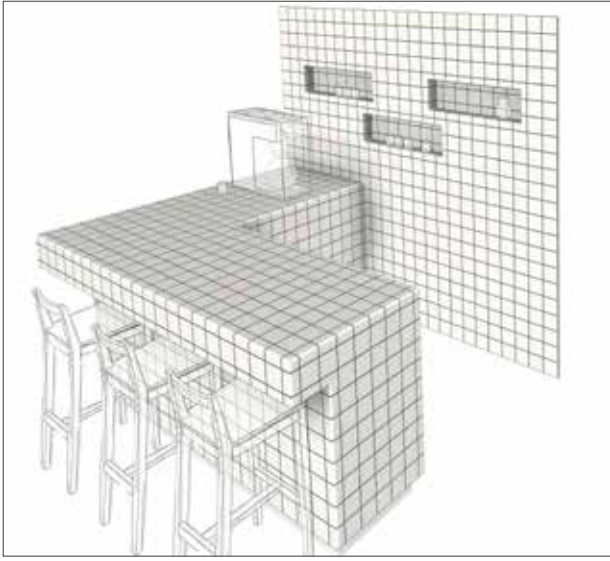

Complementary pieces Tamamlayıcı parçalar

Cafe bar / Kafe bar