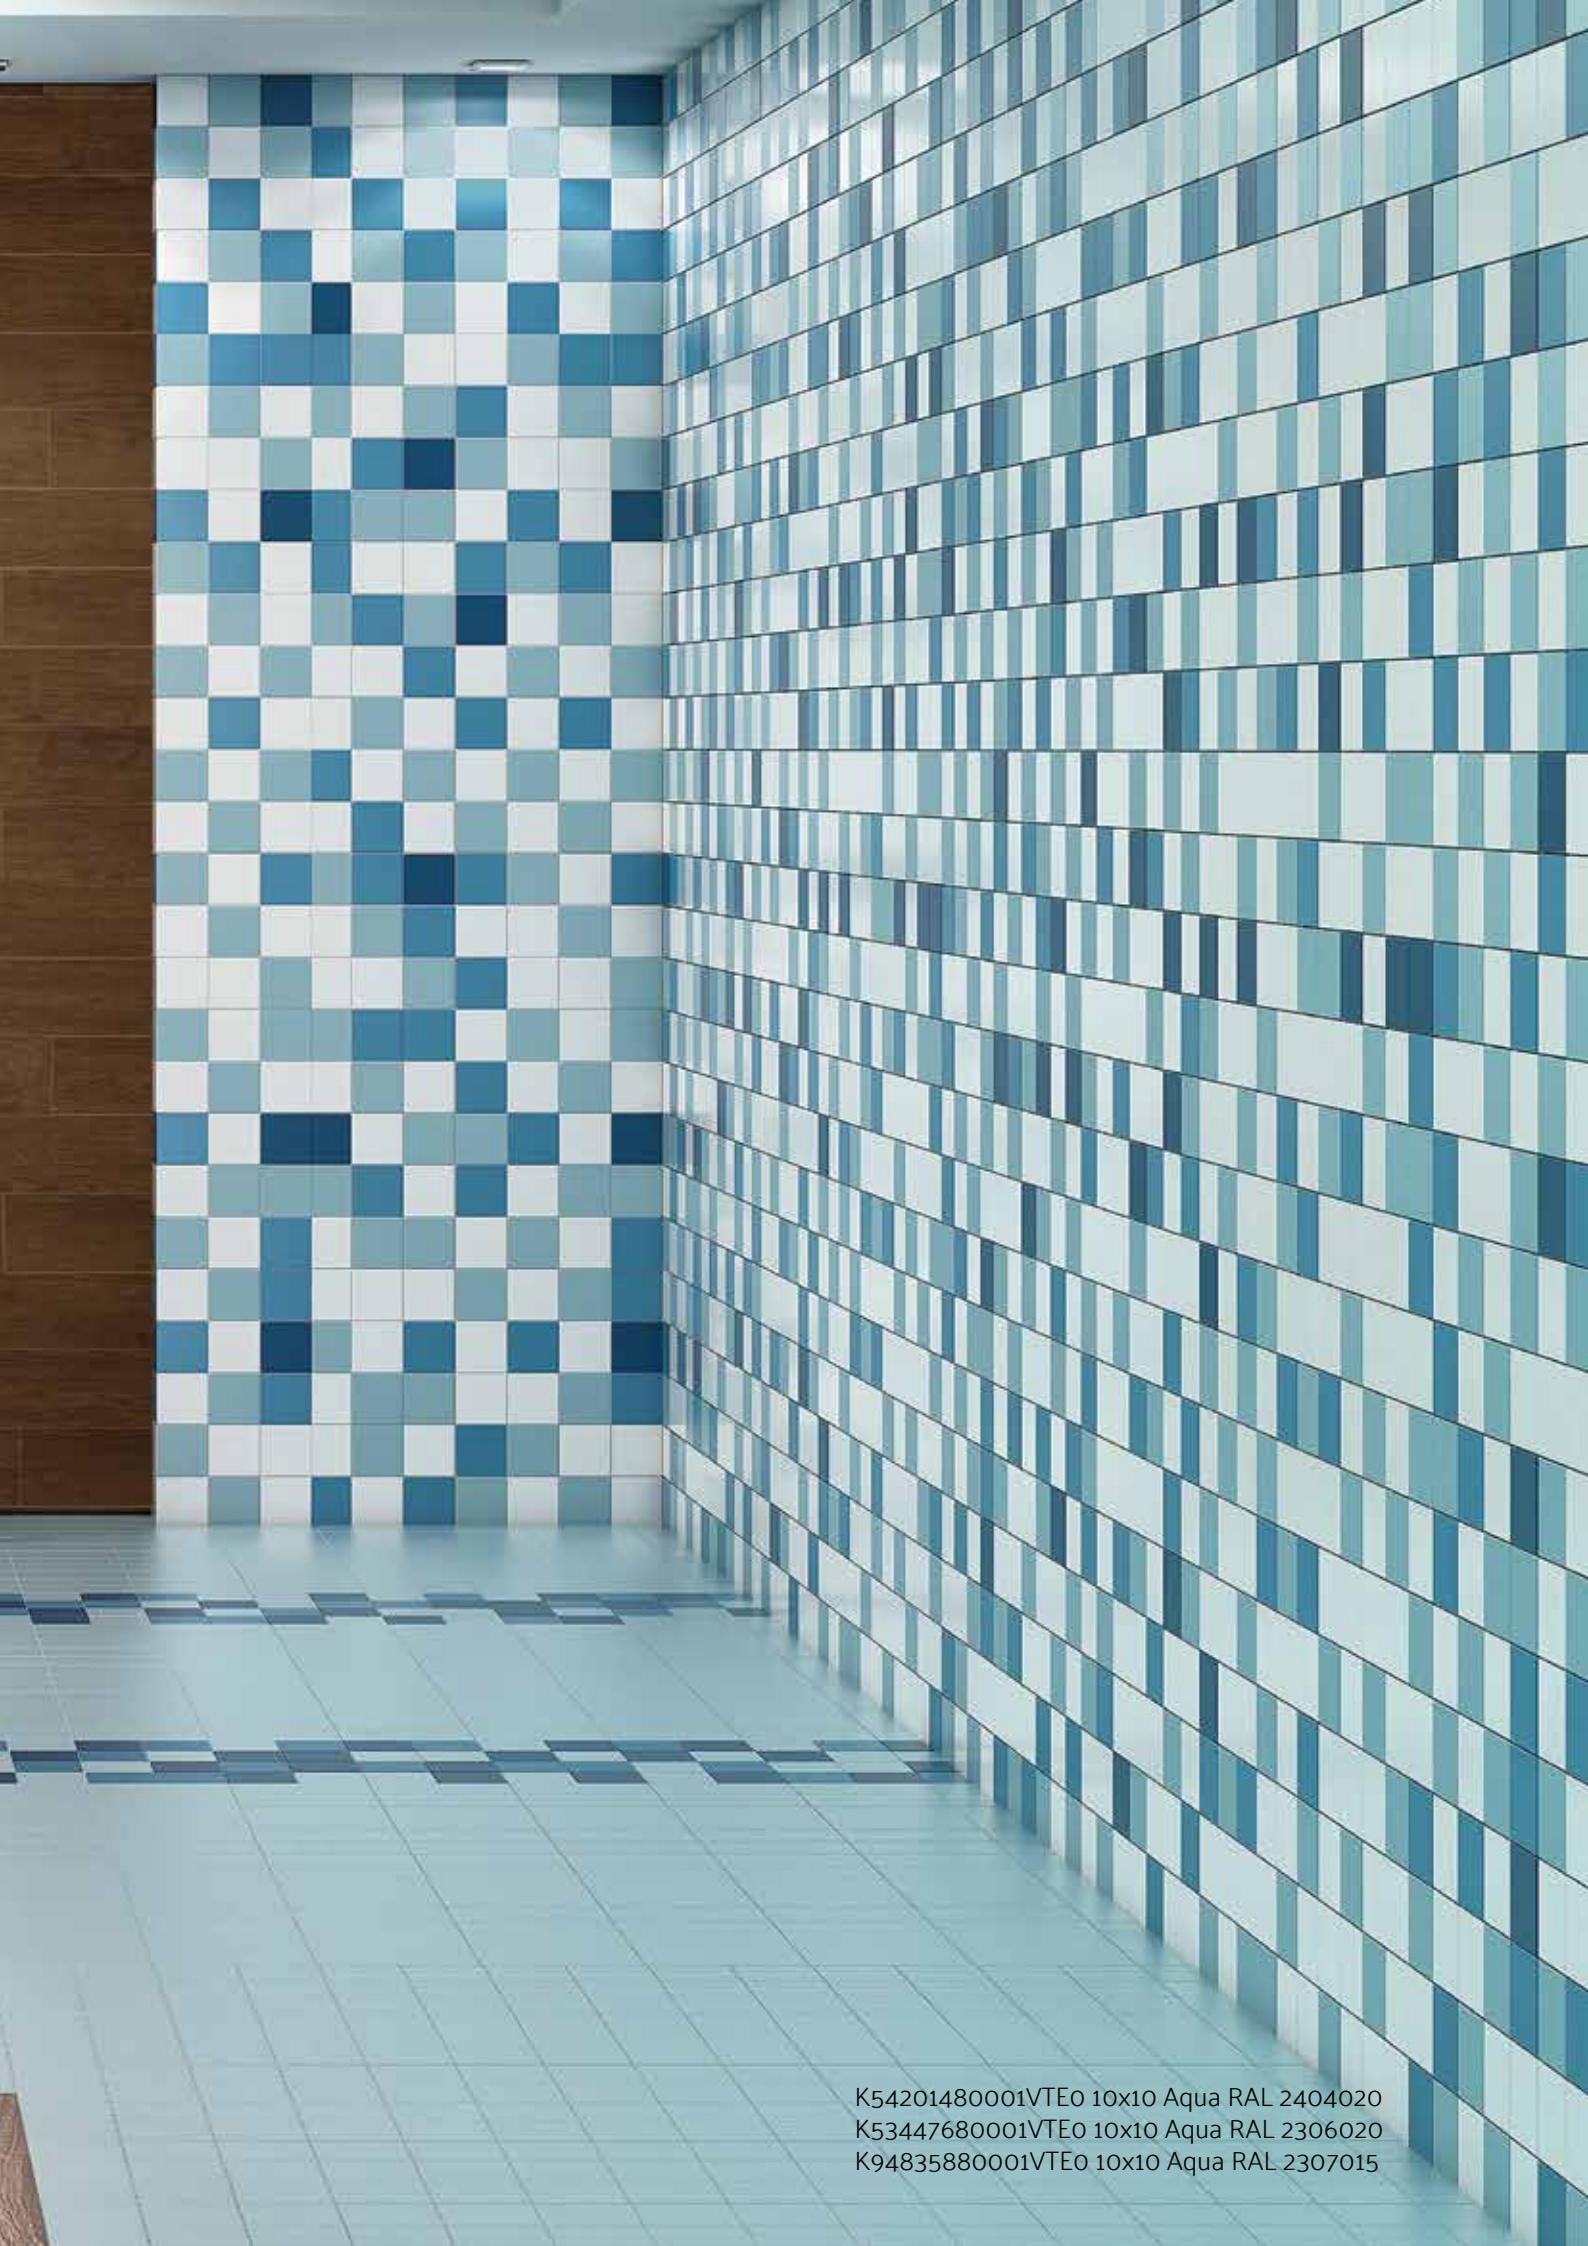

K54201480001VTE0 10x10 Aqua RAL 2404020
K53447680001VTE0 10x10 Aqua RAL 2306020
K94835880001VTE0 10x10 Aqua RAL 2307015