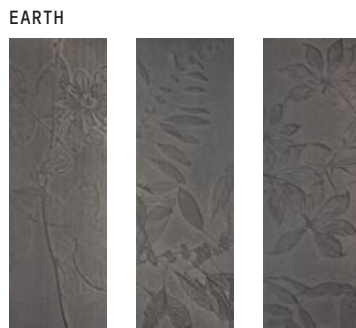

FOSSILS

Art. 2707 — 20 x 60 cm