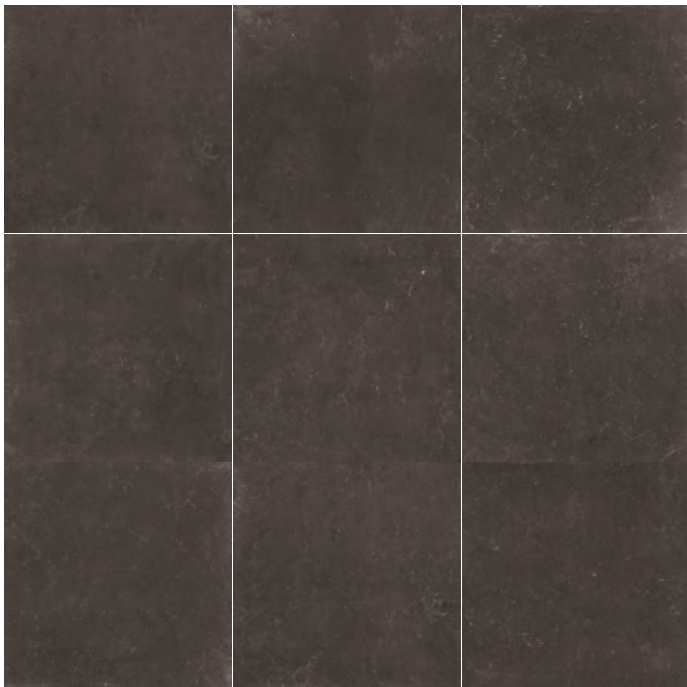

# URBANTONES

Variationsvielfalt  
Shade variation

---

 2 60 x 60 cm | LIMEWHITE

 2 60 x 60 cm | MEDIUM GREY

 2 60 x 60 cm | MOCCA