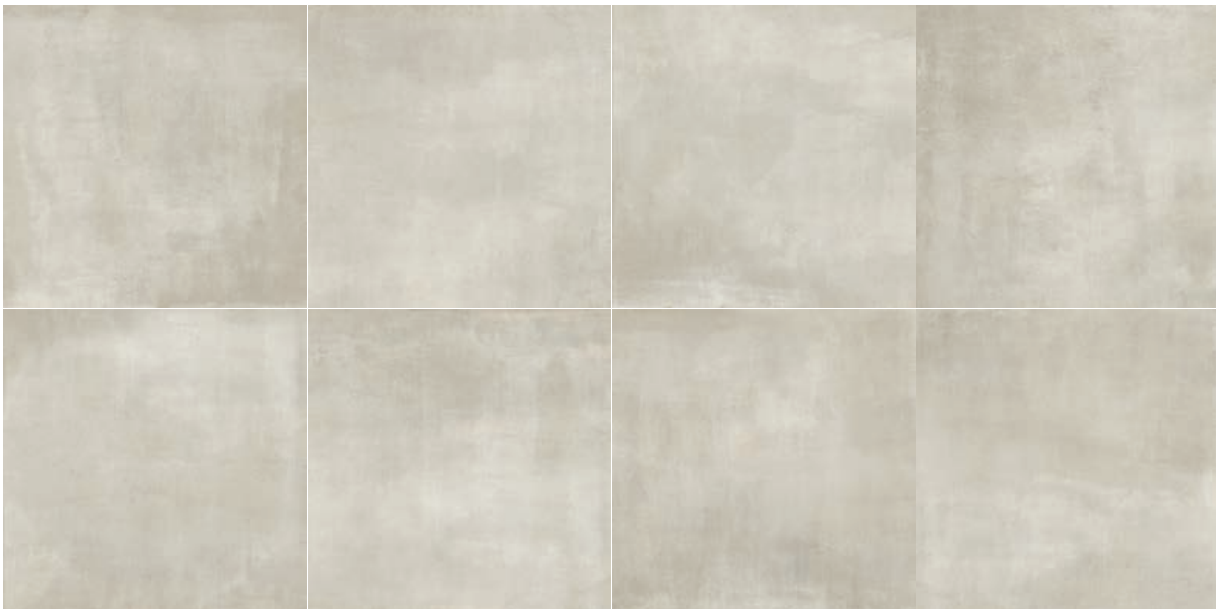

Variationsvielfalt
Shade variation

 2 80 x 80 cm | GREY

 2 80 x 80 cm | ANTHRACITE

SPOTLIGHT

Variationsvielfalt
Shade variation

 2 80 x 80 cm | WHITE

 2 80 x 80 cm | GREIGE