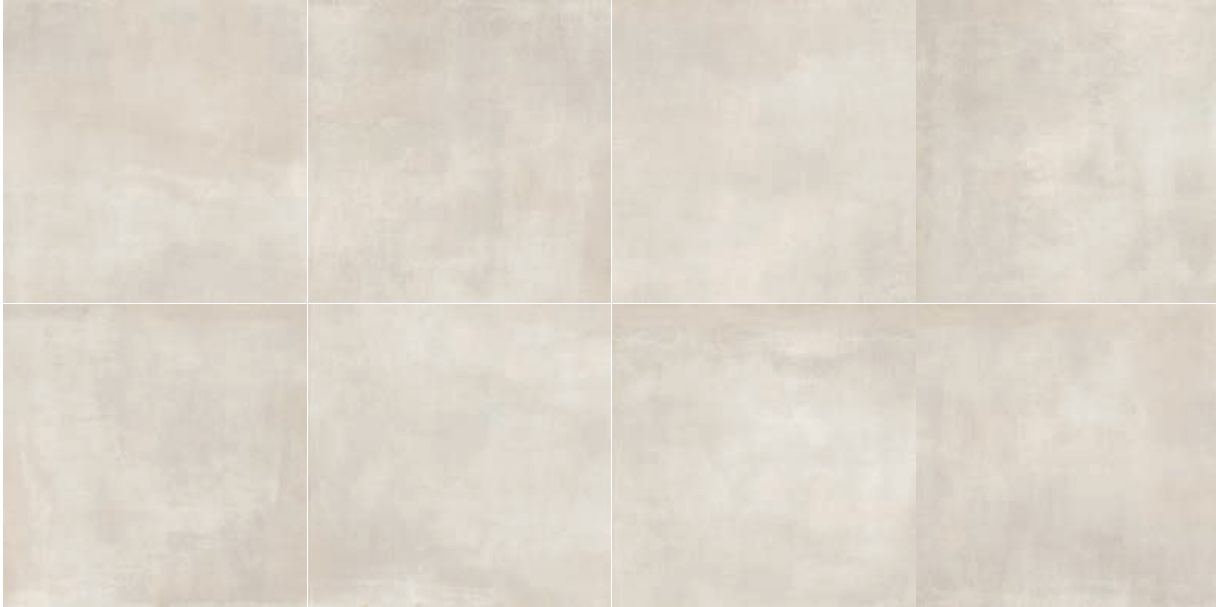

Variationsvielfalt
Shade variation

 2 80 x 80 cm | GREY

 2 80 x 80 cm | ANTHRACITE

SPOTLIGHT

Variationsvielfalt
Shade variation

 2 80 x 80 cm | WHITE

 2 80 x 80 cm | GREIGE