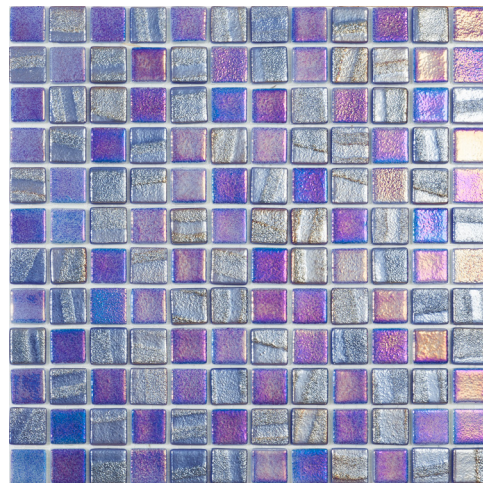

FUSION COLLECTION

FUSION WHITE

FUSION LIGHT GREEN

FUSION GREY

FUSION LIGHT BLUE

FUSION DARK BLUE

VIDREPUR

GLASS MOSAICS