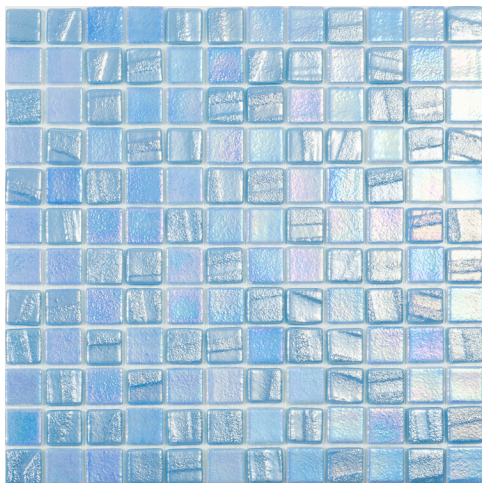

FUSION COLLECTION

FUSION WHITE

FUSION LIGHT GREEN

FUSION GREY

FUSION LIGHT BLUE

FUSION DARK BLUE

VIDREPUR

GLASS MOSAICS