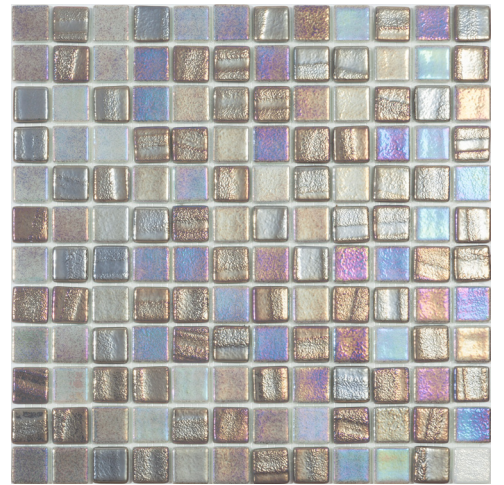

FUSION COLLECTION

FUSION WHITE

FUSION LIGHT GREEN

FUSION GREY

FUSION LIGHT BLUE

FUSION DARK BLUE

VIDREPUR

GLASS MOSAICS