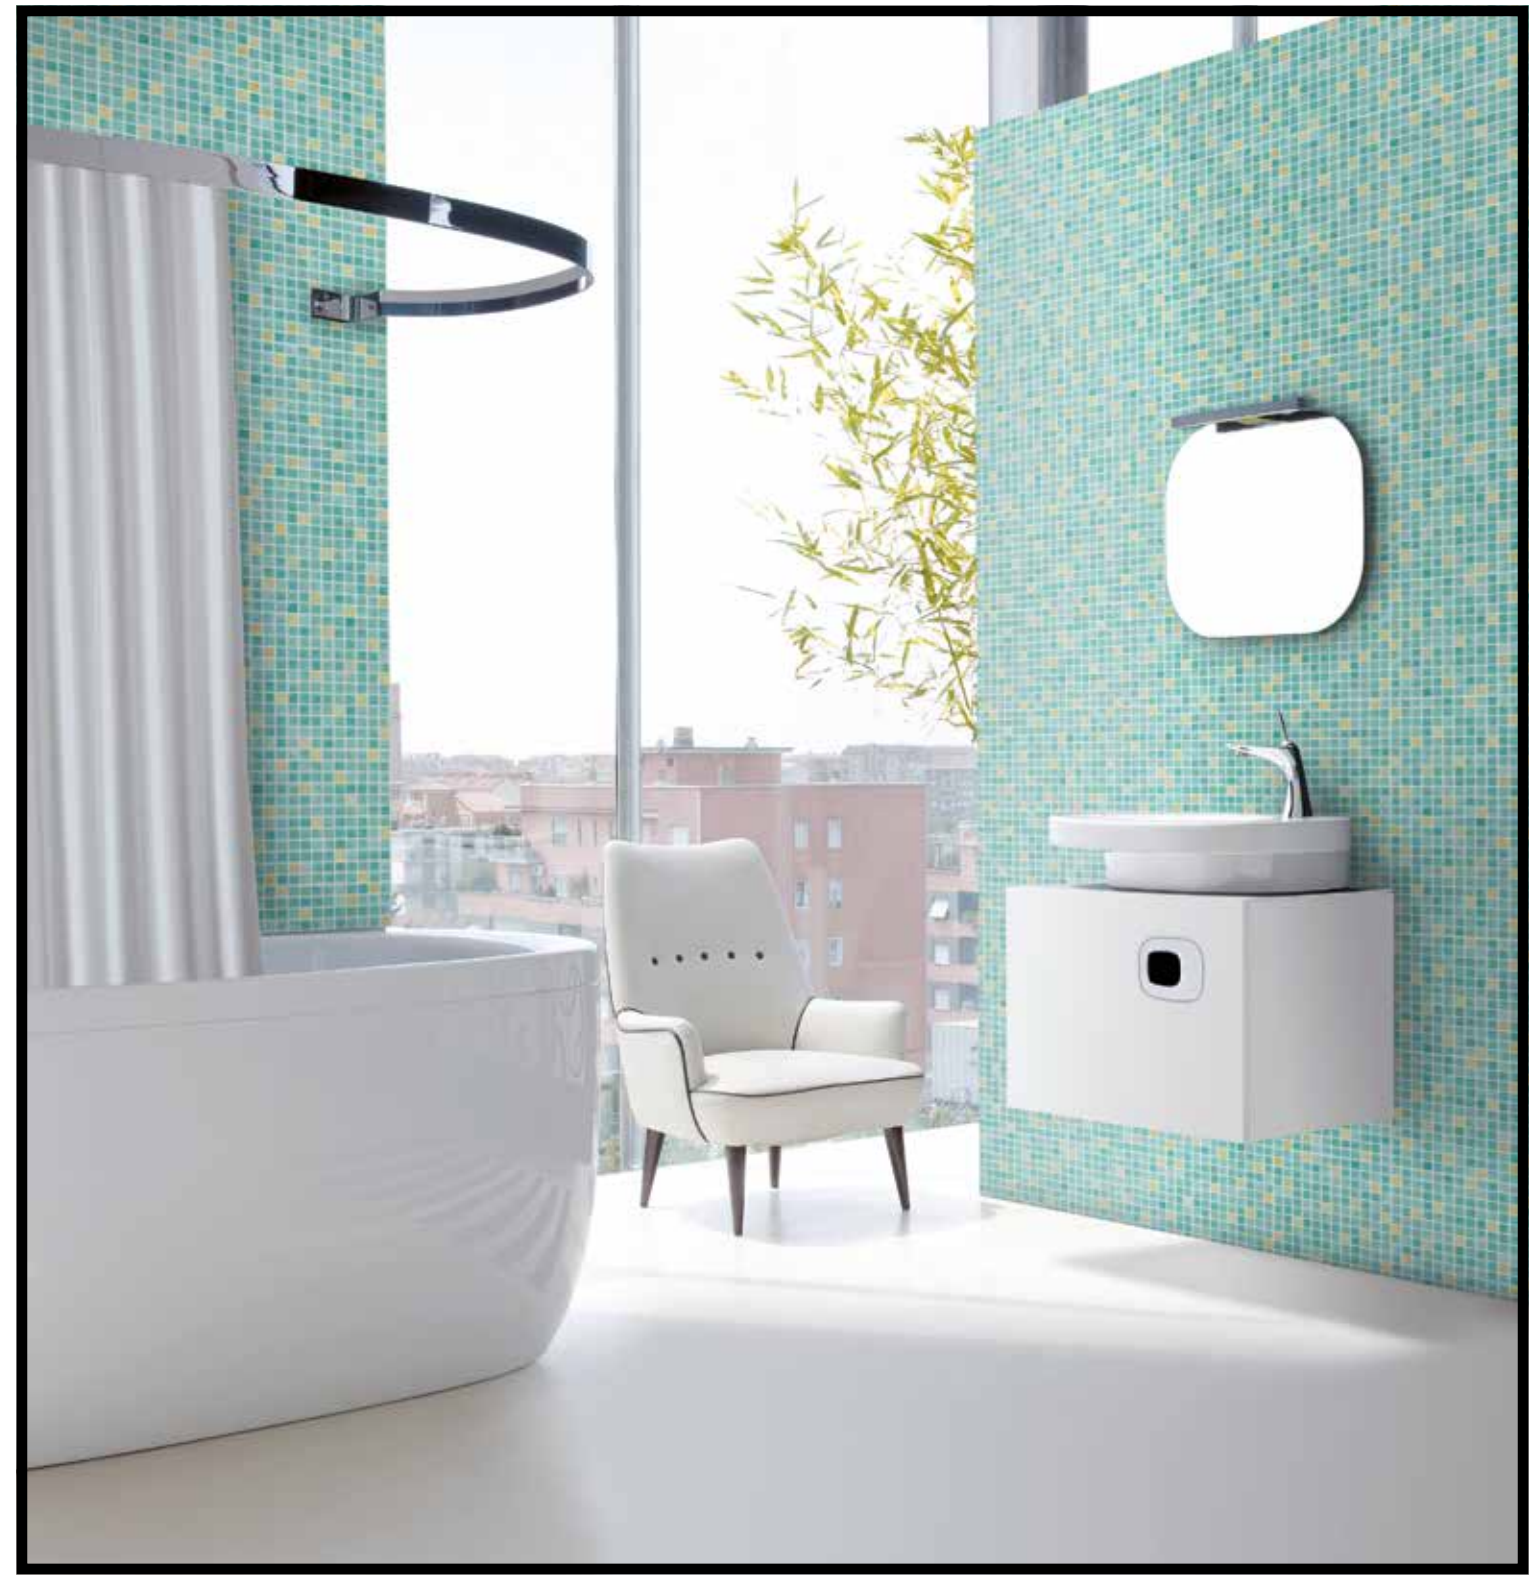

503 / 720 JADE

FORMATO - SIZE	PLACA | SHEET | PLAQUE			CAJA | BOX | CAISSE			PALET | PALLET | PALETTE		
	PIEZAS PIECES	MEDIDA DIMENSIONS	KGS KGS	PLACAS SHEET	M² SQM	KGS KGS	CAJAS BOXES	M² SQM	KGS KGS
25x25 MM	144	315x315	0,90	20	2	18	63	126	1.134,00