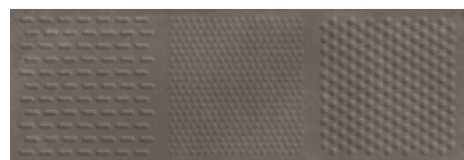

GRAVITY LANCER IRON