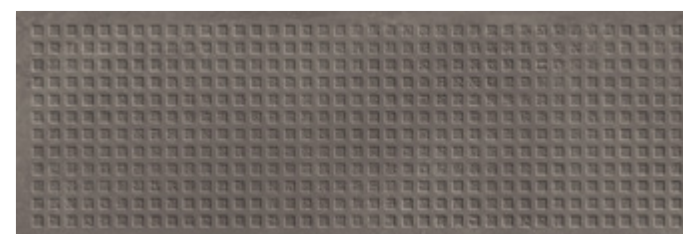

20x60 cm  
8"x24"

30x90 cm  
11.8"x36"

GRAVITY LANCER NICKEL  
 30x90 cm/11.8"x36" RC

COLOURS: / COLORES:

GRAVITY IRON

GRAVITY LANCER IRON

COORDINATED FLOOR TILE: / PAVIMENTO COORDINADO:

GRAVITY