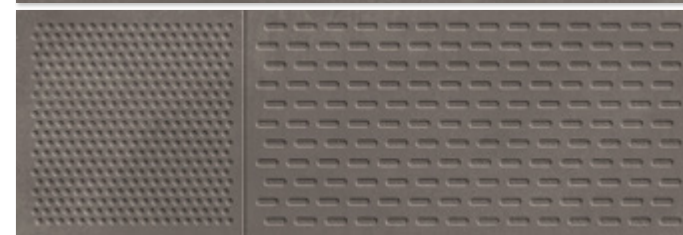

20x60 cm  
8"x24"

30x90 cm  
11.8"x36"

GRAVITY LANCER NICKEL  
 30x90 cm/11.8"x36" RC

COLOURS: / COLORES:

GRAVITY IRON

GRAVITY LANCER IRON

COORDINATED FLOOR TILE: / PAVIMENTO COORDINADO:

GRAVITY