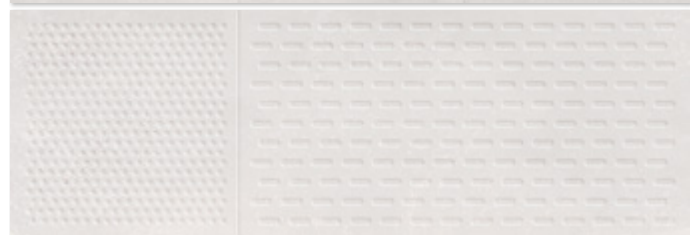

GRAVITY

WALL TILE + WHITE BODY + RECTIFIED + MATT
AZULEJO + PASTA BLANCA + RECTIFICADO + MATE
30x90 cm/11.8"x36"

View online
Ver online

COLOURS: / COLORES:

GRAVITY LANCER NICKEL

GRAVITY LANCER TITANIUM

ADDITIONAL INFORMATION: / INFORMACIÓN ADICIONAL:

	Aesthetic classification: V.3 MODERATE VARIATION Clasificación estética: V.3 VARIACIÓN MODERADA
	This product has a matt finish with glossy effects. Este producto tiene un acabado mate con efectos brillantes.
	This product has different designs in the same box, in a random pattern. Este producto posee varios diseños diferentes que se sirven en la misma caja de forma aleatoria.

AVAILABLE FORMATS: / FORMATOS DISPONIBLES:

PIECES NAME NOMBRE DE LA PIEZA	SIZES (CM) FORMATOS (CM)	WORK SIZE (MM) FORMATO DE FABRICACIÓN (MM)	PRICE GROUP GRUPO DE PRECIO
GRAVITY RC	30x90 cm/11.8"x36"	300 x 900 x 8,7	M624
GRAVITY LANCER RC	30x90 cm/11.8"x36"	300 x 900 x 8,7	M683

20x60 cm
8"x24"

30x90 cm
11.8"x36"

GRAVITY LANCER NICKEL
30x90 cm/11.8"x36" RC

COLOURS: / COLORES:

COORDINATED FLOOR TILE: / PAVIMENTO COORDINADO:

GRAVITY

GLAZED PORCELAIN STONEWARE + STD BODY + RECTIFIED + MATT
GRES PORCELÁNICO ESMALTADO + PASTA STD + RECTIFICADO + MATE