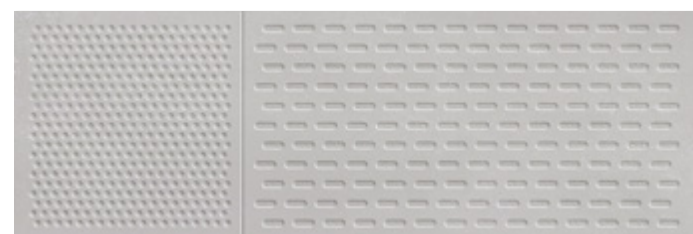

# GRAVITY

WALL TILE + WHITE BODY + RECTIFIED + MATT  
 AZULEJO + PASTA BLANCA + RECTIFICADO + MATE  
 30x90 cm/11.8"x36"

View online  
 Ver online

COLOURS: / COLORES:

GRAVITY NICKEL

GRAVITY TITANIUM

GRAVITY LANCER NICKEL