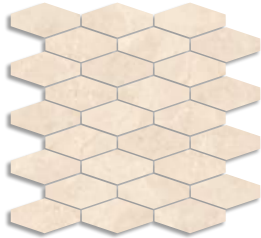

## MOSAIC MOSAICO / MOSAIC

Hati Mosaic Blanco  
31,8x29 approx.  
R.343

Hati Mosaic Negro  
31,8x29 approx.  
R.343

Hati Mosaic Marfil  
31,8x29 approx.  
R.343

Hati Mosaic Multicolor  
31,8x29 approx.  
R.343