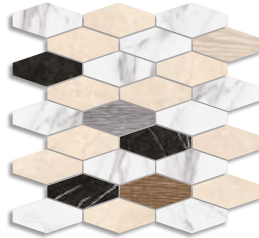

## MOSAIC MOSAICO / MOSAIC

Hati Mosaic Blanco  
31,8x29 approx.  
R.343

Hati Mosaic Negro  
31,8x29 approx.  
R.343

Hati Mosaic Marfil  
31,8x29 approx.  
R.343

Hati Mosaic Multicolor  
31,8x29 approx.  
R.343