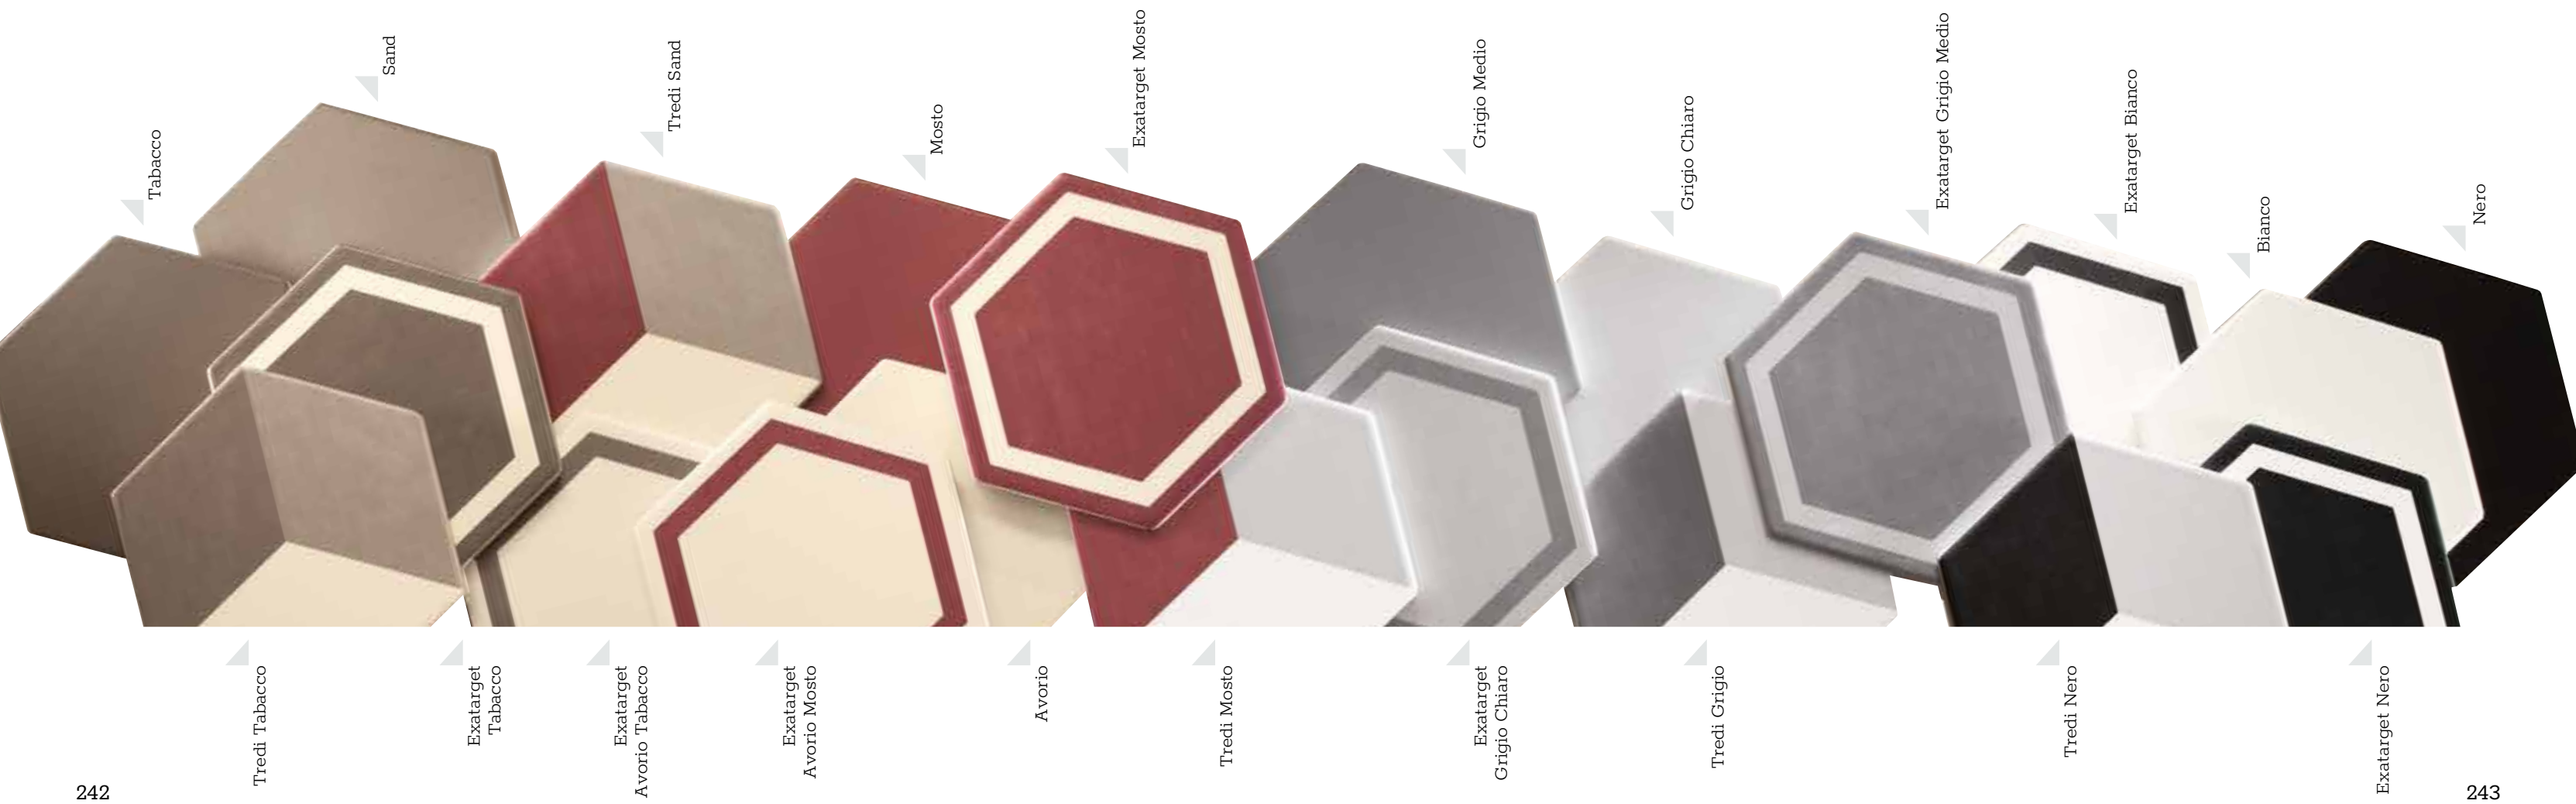

Examatt

Made
in Italy,
with
Passion

Examatt

Tecnologia/Technology
Gres porcellanato Cat. BIa/Porcelain stoneware Cat. BIa

1 formato/size

15x17,1 5.9"x6.7"

8 colori/colours

Examatt