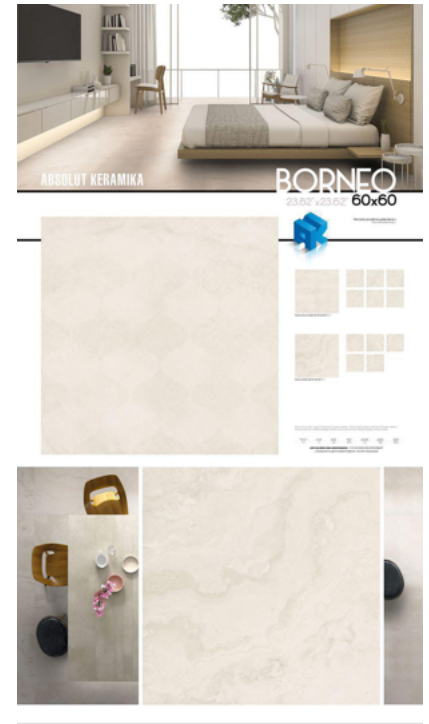

BORNEO DECOR 60X60
B30

Base

BORNEO 60X60
B27

Packing

Size	units/box	m ² /box	kg/box	boxes/pallet	m ² /pallet	kg/pallet
60x60	3	1.08	23.07	40	43.20	923

Merchandising

PE BORNEO 60X60 (80X180)

PE BORNEO DECOR 60X60

PT BORNEO 60X60 (100.5X192.5)