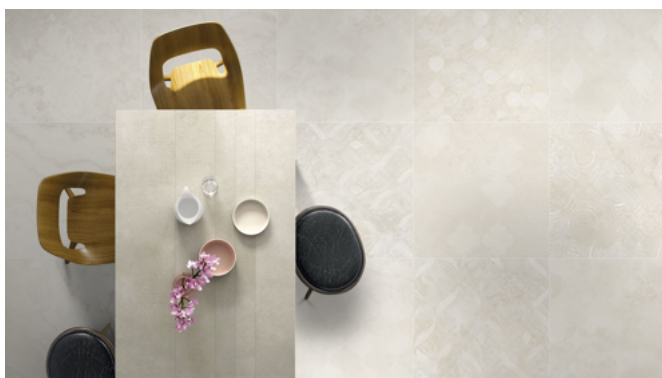

BORNEO 60X60

Created on_10/29/2018

ABSOLUT KERAMIKA

www.absolutkeramika.com