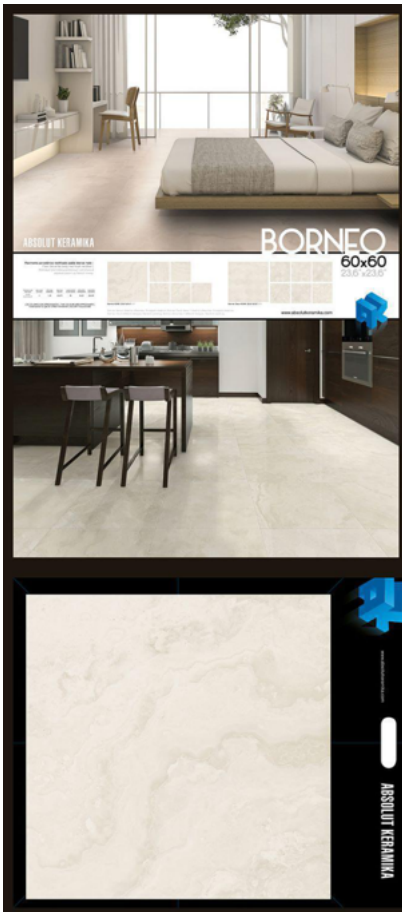

BORNEO 60X60
Created on_10/29/2018

ABSOLUT KERAMIKA
www.absolutkeramika.com

Gallery

BORNEO 60X60

Created on_10/29/2018

ABSOLUT KERAMIKA

www.absolutkeramika.com

Decor

BORNEO DECOR 60X60
B30

Base

BORNEO 60X60
B27

Packing

Size	units/box	m ² /box	kg/box	boxes/pallet	m ² /pallet	kg/pallet
60x60	3	1.08	23.07	40	43.20	923

Merchandising

PE BORNEO 60X60 (80X180)

PE BORNEO DECOR 60X60

PT BORNEO 60X60 (100.5X192.5)