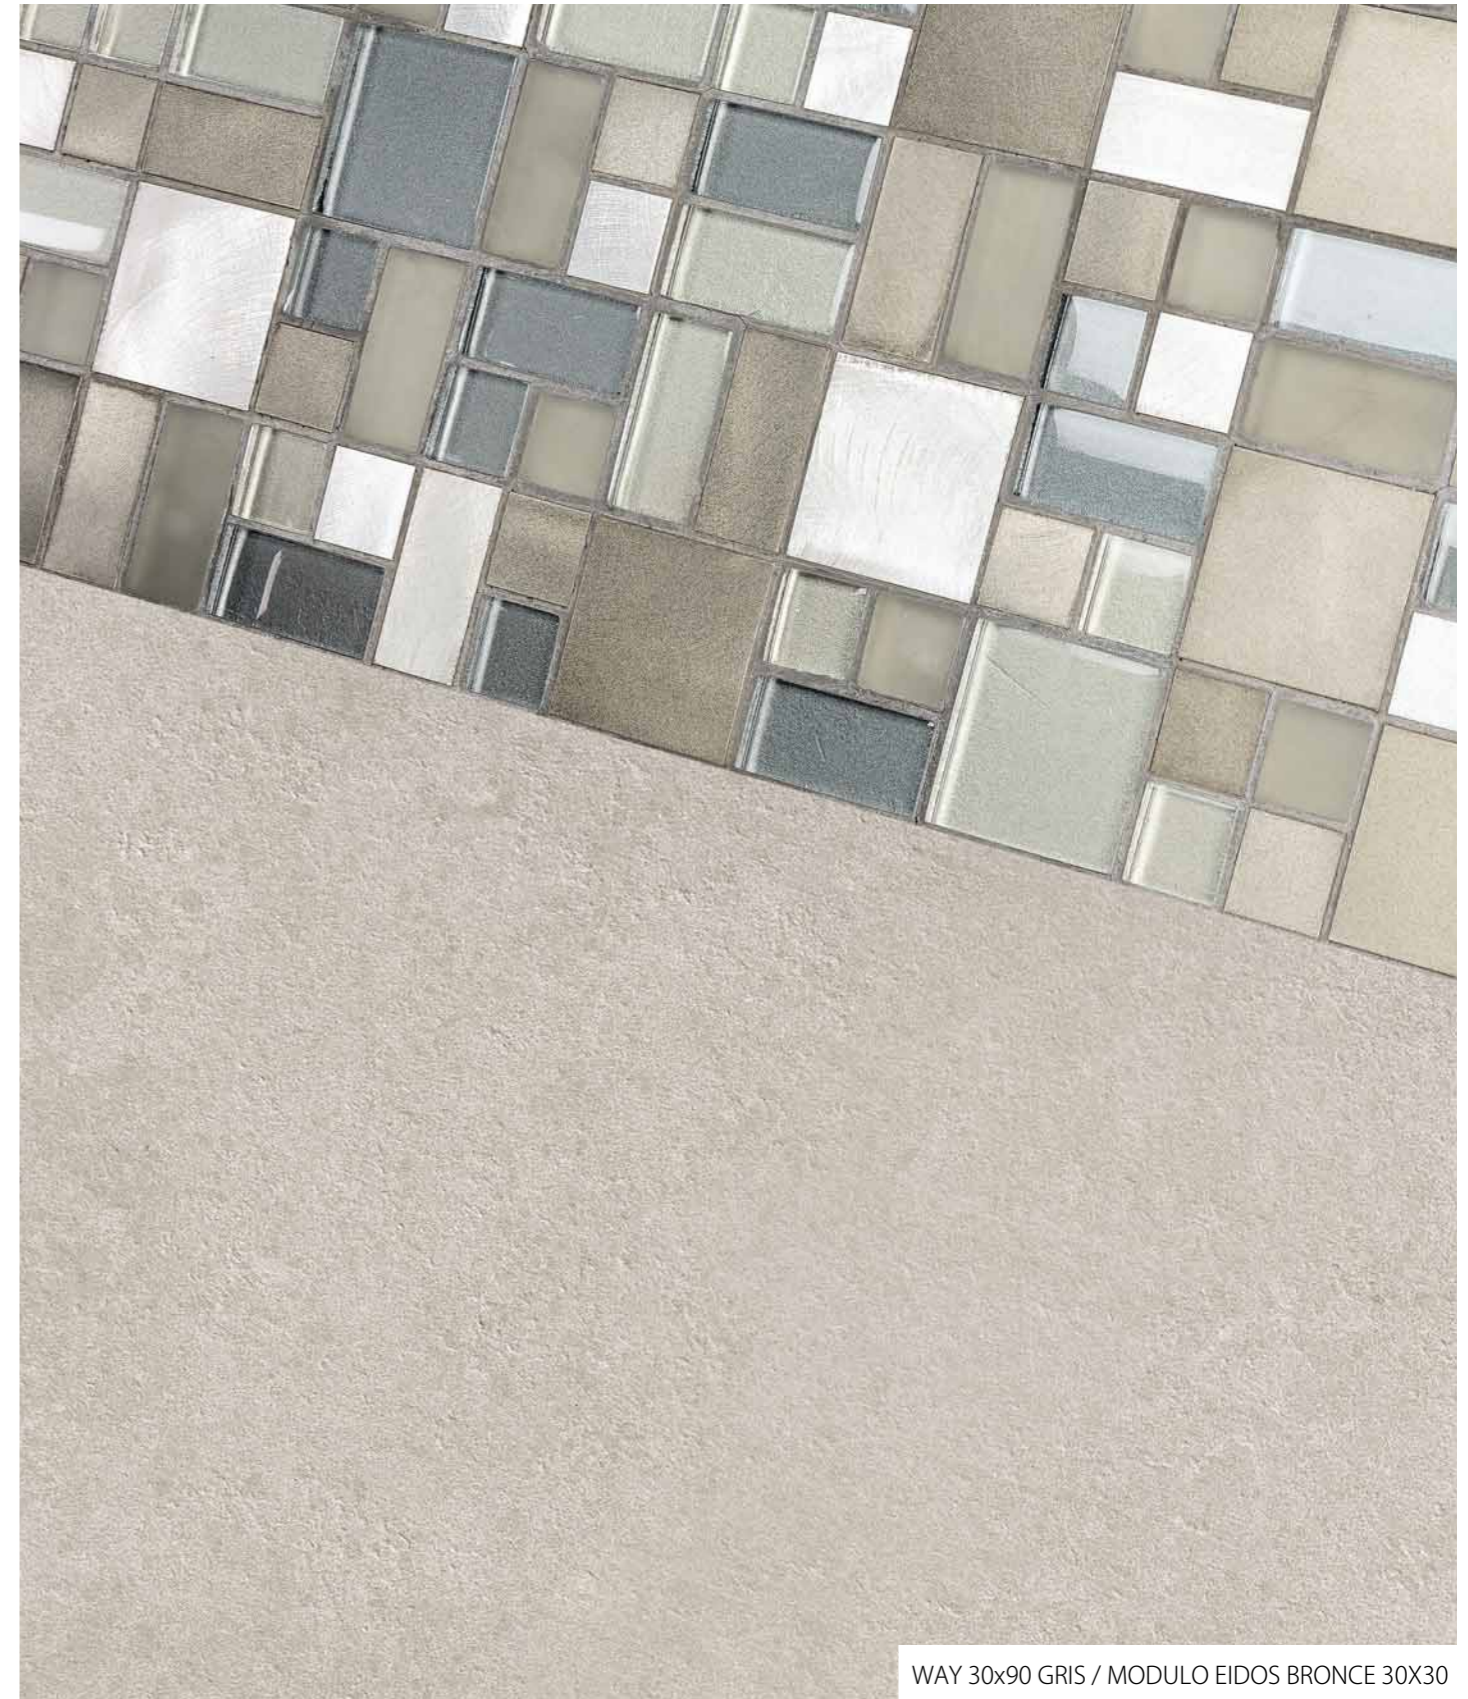

eidos

30x30 / 12"x12"

WAY	WAY	REV.BASE	30X90 CM	4	1,06	23,6	28	29,68	660,8
WAY	LEVEL, RIF y BREAK	REV.BASE	30X90 CM	4	1,06	23,6	24	25,44	566,4
WAY	WAY	PAV.BASE	60X60 CM	3	1,07	24,81	32	34,24	793,92
MOSAICOS	EIDOS	MODULO	30X30 CM	10	0,9	10,5	60	54	630