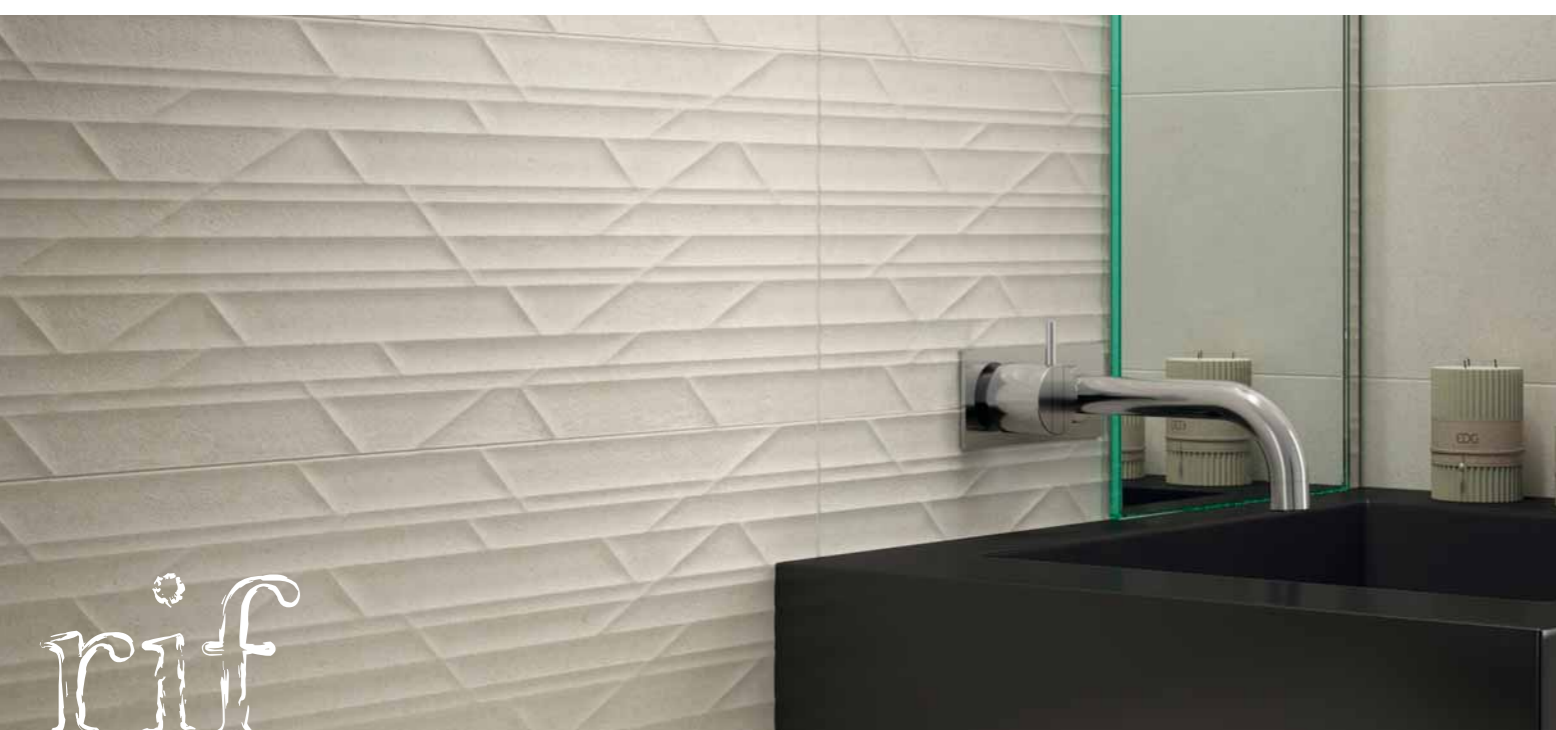

break

rif

way