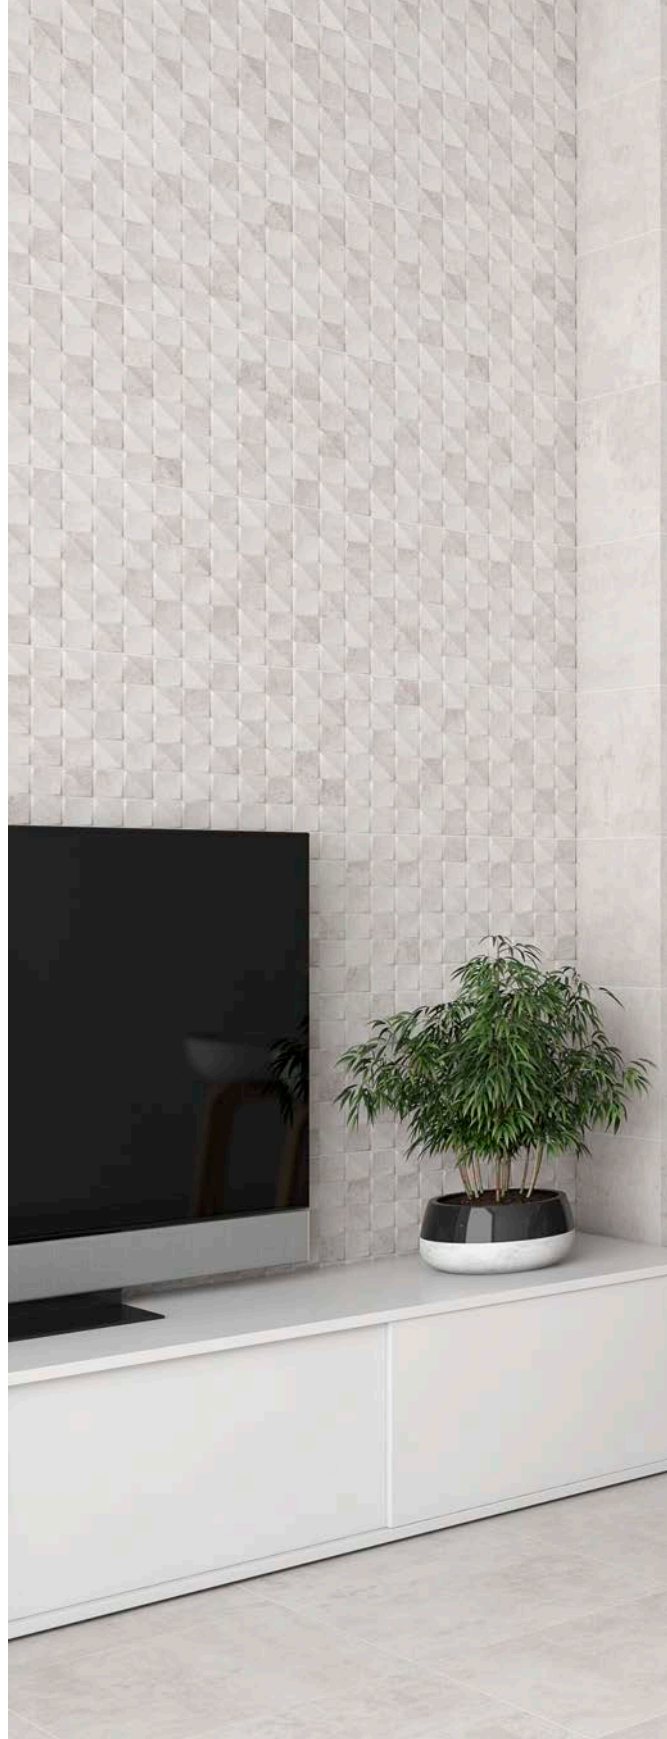

CERÁMICA SALONI

Ctra. Alcora Km. 17, 12130

San Juan de Moró, Castellón, SPAIN

saloni@saloni.com

P +34 964 34 34 34

F +34 964 70 10 01

saloni.com

Disponible en el
App Store