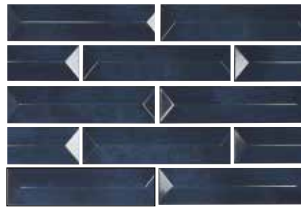

REFRACTION RIVER  
7,5X30 / 3"X12"  
P75 /M

REFRACTION ACQUA  
7,5X30 / 3"X12"  
P75 /M

REFRACTION PALM  
7,5X30 / 3"X12"  
P75 /M

SPECTRUM SAHARA  
7,5X30 / 3"X12"  
P75 /M

SPECTRUM RIVER  
7,5X30 / 3"X12"  
P75 /M