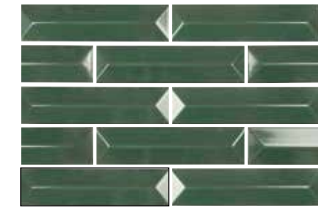

SPECTRUM PALM
7,5X30 / 3"X12"
P75 /M

CARACTERÍSTICAS TÉCNICAS · TECHNICAL CHARACTERISTICS

PB WHITE BODY / PASTA BLANCA

W WALL TILE / REVESTIMIENTO

V2 SLIGHT VARIATION / VARIACION LEVE

B SHINE / BRILLO

T THICKNESS / ESPESOR:
REALITY 0.3" / 8MM
REFRACTION 0.6" / 15,7MM
SPECTRUM 0.5" / 11,6MM

FORMATO PZAS	PZS/CAJA TILES/BOX PIÈCES/BOITE	M2/CAJA SQM/BOX MÈTRES/BOITE	KG/CAJA KG/BOX KG/BOITE	CAJAS/PALLET BOXES/PALLET BOITES/PALETTE	M2/PALLET SQM/PALLET MÈTRES/PALETTE	KG/PALLET KG/PALLET MÈTRES/PALETTE
REALITY	44	1	14	60	60	855
REFRACTION	42	0.95	14	60	57	855
SPECTRUM	38	0.86	14.15	60	51.30	849