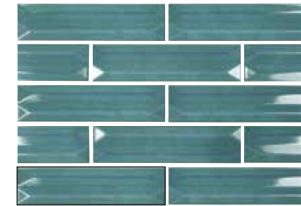

REFRACTION ACQUA
7,5X30 / 3"X12"
P75 /M