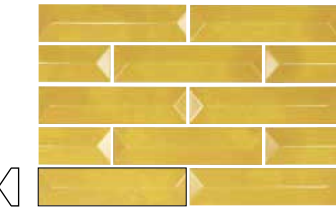

SPECTRUM SAHARA
7,5X30 / 3"X12"
P75 /M