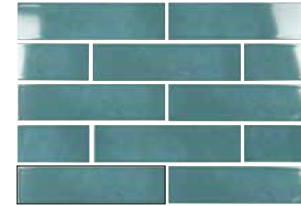

# Reality

7,5X30 3"X12"

REALITY SAHARA  
7,5X30 / 3"X12"  
P74 /M

REALITY RIVER  
7,5X30 / 3"X12"  
P74 /M

REALITY ACQUA  
7,5X30 / 3"X12"  
P74 /M

REALITY PALM  
7,5X30 / 3"X12"  
P74 /M

REFRACTION SAHARA  
7,5X30 / 3"X12"  
P75 /M