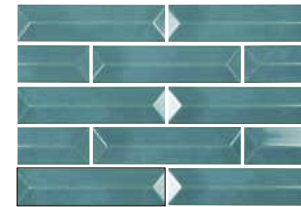

# Reality

7,5X30 3"X12"

REALITY SAHARA  
7,5X30 / 3"X12"  
P74 /M

REALITY RIVER  
7,5X30 / 3"X12"  
P74 /M

REALITY ACQUA  
7,5X30 / 3"X12"  
P74 /M

REALITY PALM  
7,5X30 / 3"X12"  
P74 /M

REFRACTION SAHARA  
7,5X30 / 3"X12"  
P75 /M

REFRACTION RIVER  
7,5X30 / 3"X12"  
P75 /M

REFRACTION ACQUA  
7,5X30 / 3"X12"  
P75 /M

REFRACTION PALM  
7,5X30 / 3"X12"  
P75 /M

SPECTRUM SAHARA  
7,5X30 / 3"X12"  
P75 /M

SPECTRUM RIVER  
7,5X30 / 3"X12"  
P75 /M