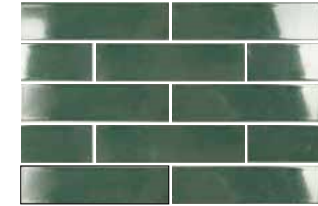

# Reality

7,5X30 3"X12"

REALITY SAHARA  
7,5X30 / 3"X12"  
P74 /M

REALITY RIVER  
7,5X30 / 3"X12"  
P74 /M

REALITY ACQUA  
7,5X30 / 3"X12"  
P74 /M

REALITY PALM  
7,5X30 / 3"X12"  
P74 /M

REFRACTION SAHARA  
7,5X30 / 3"X12"  
P75 /M