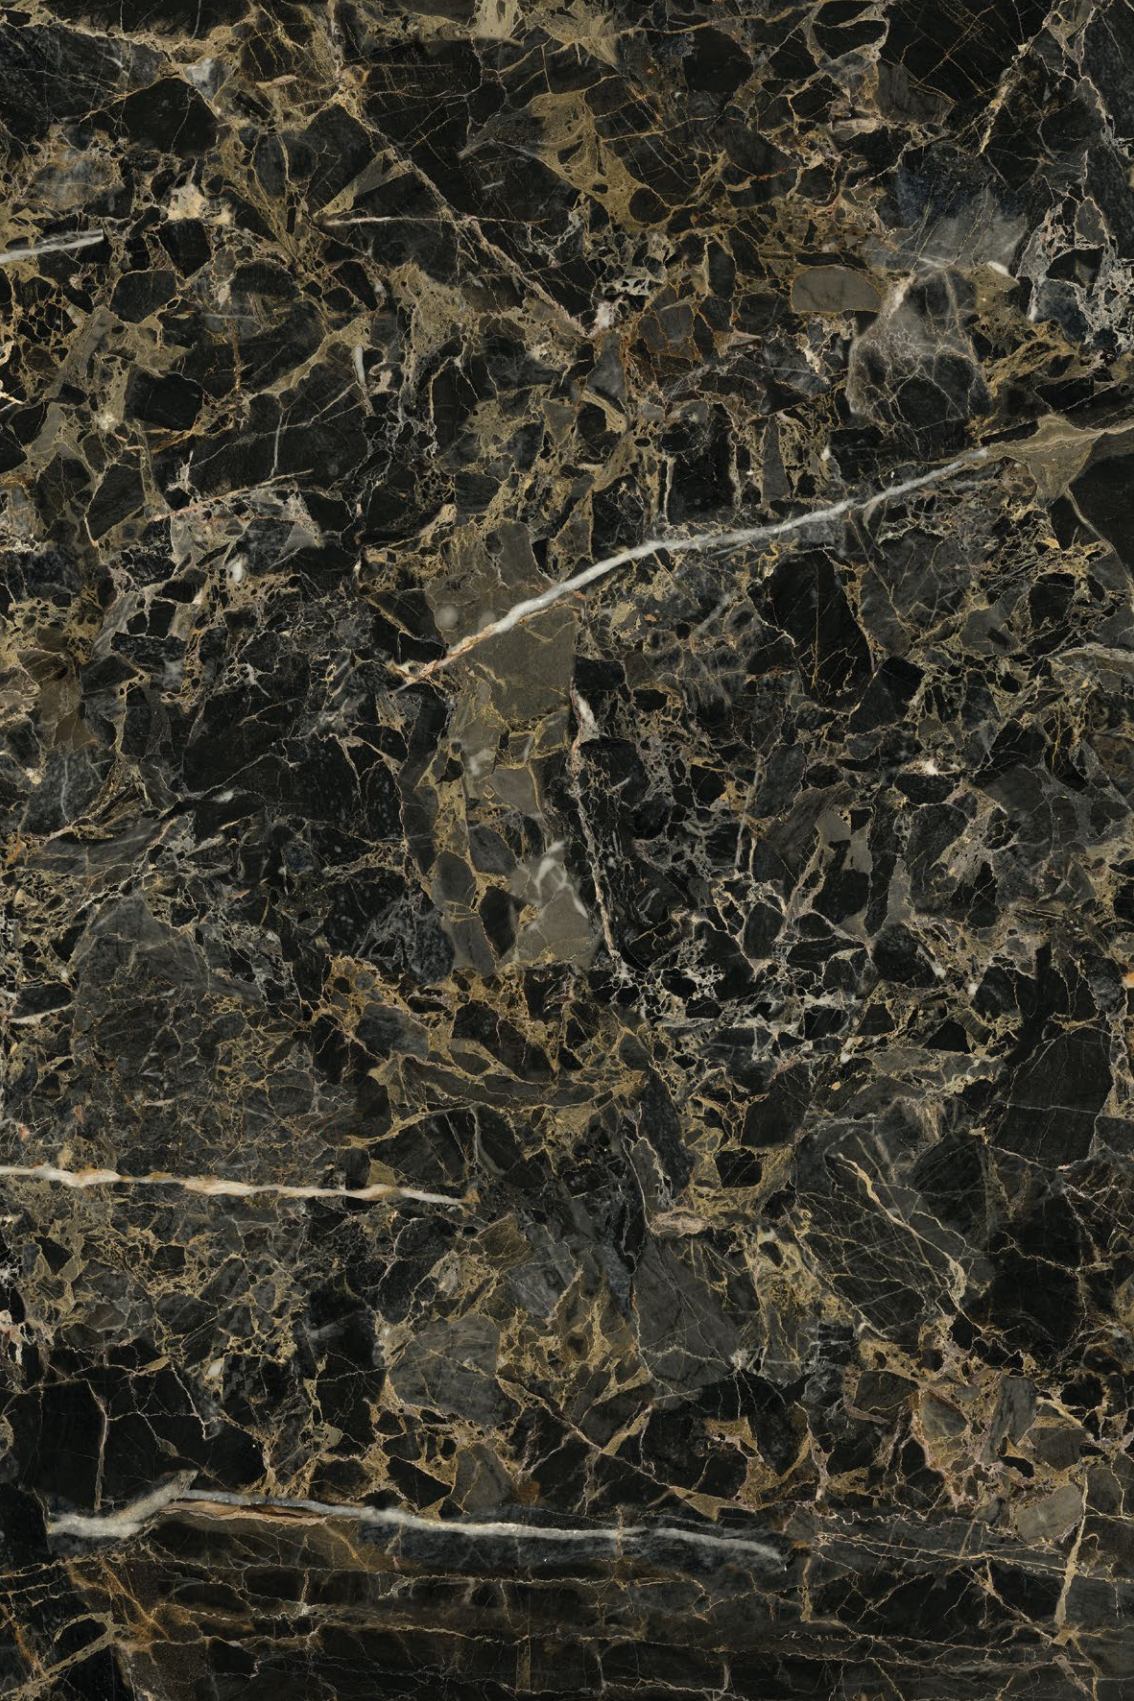

GOLDEN BLACK

APE BEST FOR YOU
NEW COLLECTION

— Golden Black

Charismatic golden veins are forged on a refined black background in our Golden Black collection, where an interplay of contrasts and visual realism are evident.

Carismáticas vetas doradas se fraguan sobre un refinado fondo negro dando paso a nuestra colección Golden Black, donde el juego de contrastes y efectismo visual se hacen patente.

Large-format polished marble and timeless beauty show that it's perfect for any space.