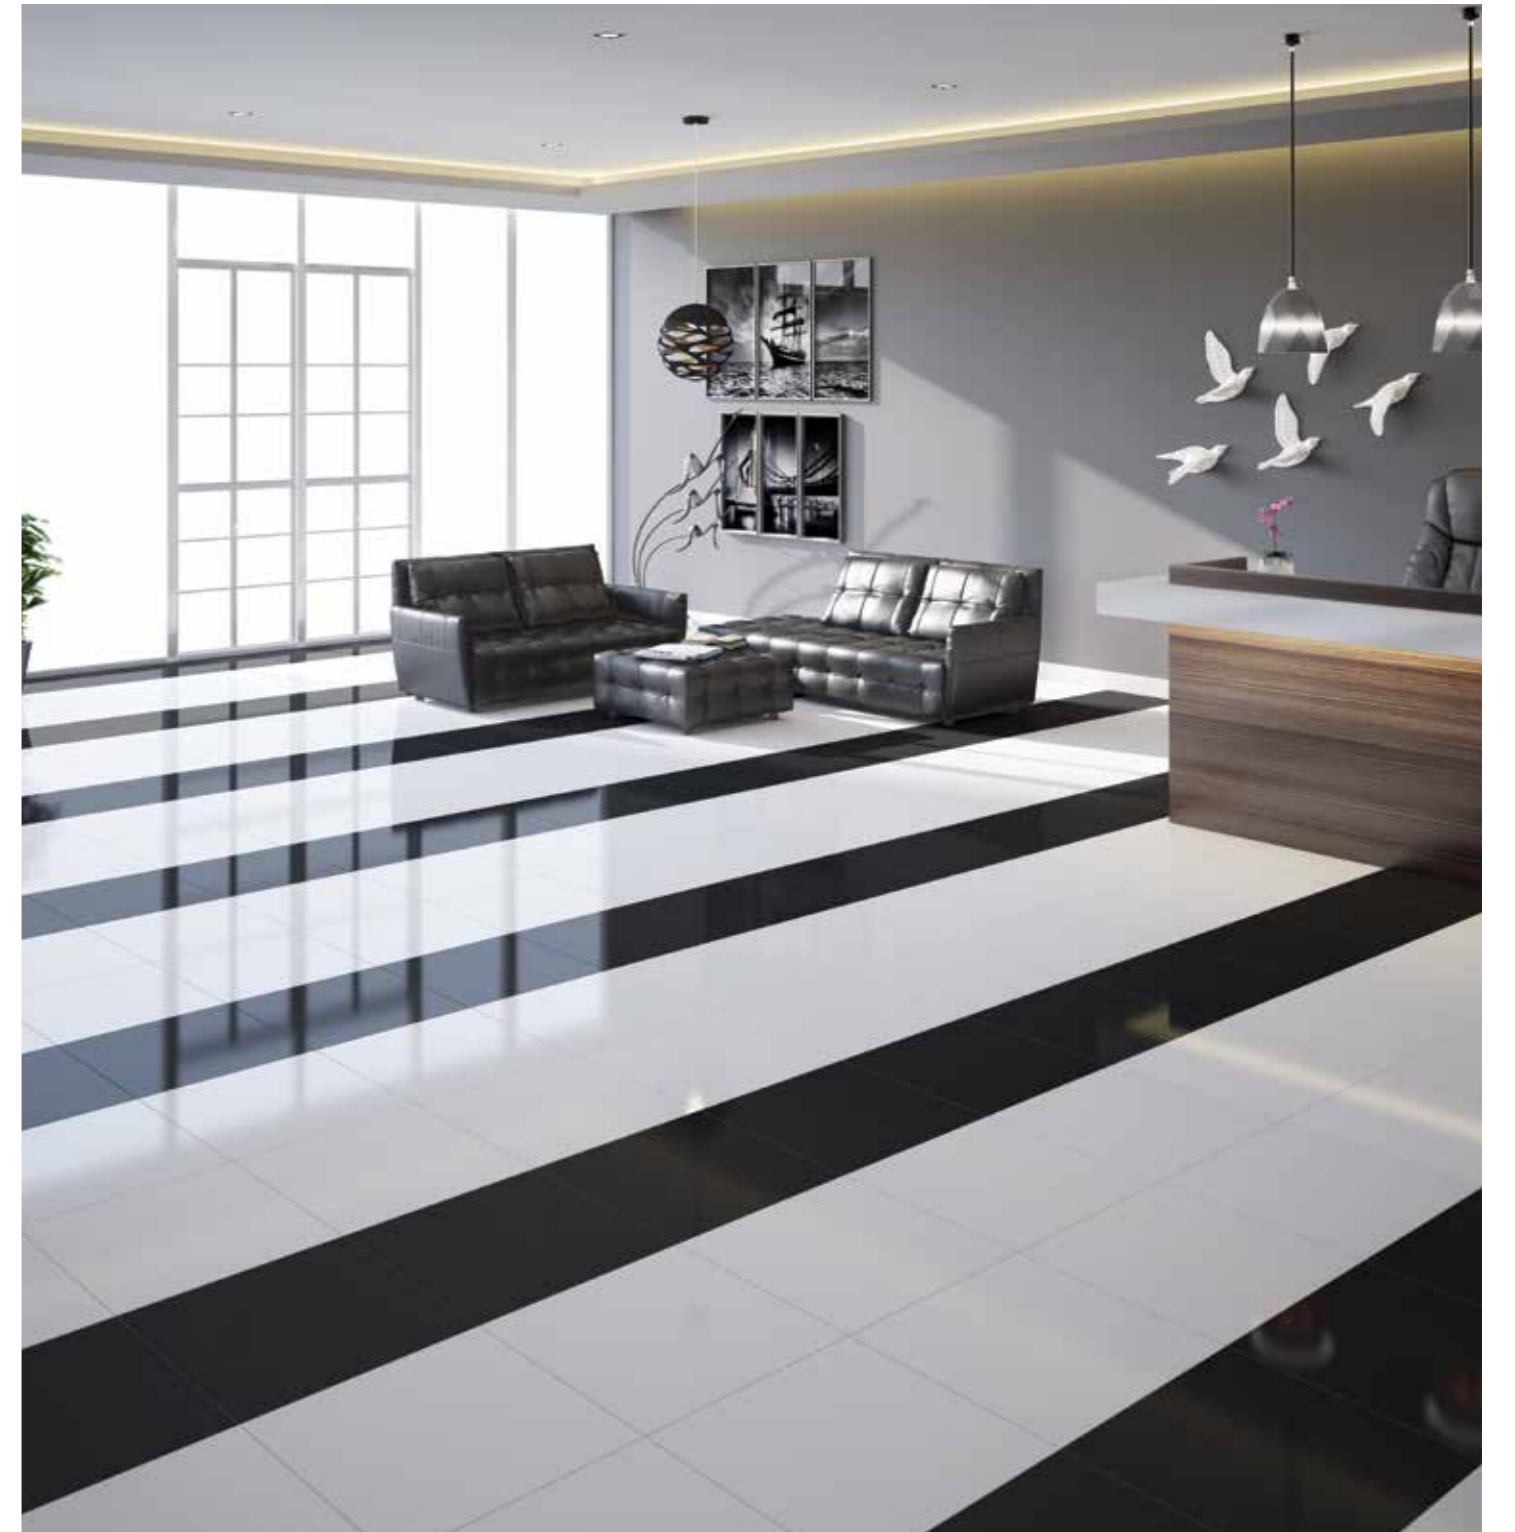

Unicolor White 60x60 cm, Unicolor Black 60x60 cm

Name	Code	Size(CM)	Name	Code	Size(CM)
unicolor white	A06GUNCL-019.X0P	60x60	unicolor white skirting	ASK-6GPP-19	60x8
unicolor black	A06GUNCL-001.X0P	60x60	unicolor black skirting	ASK-6GPP-1	60x8

FULL BODY PORCELAIN TILES