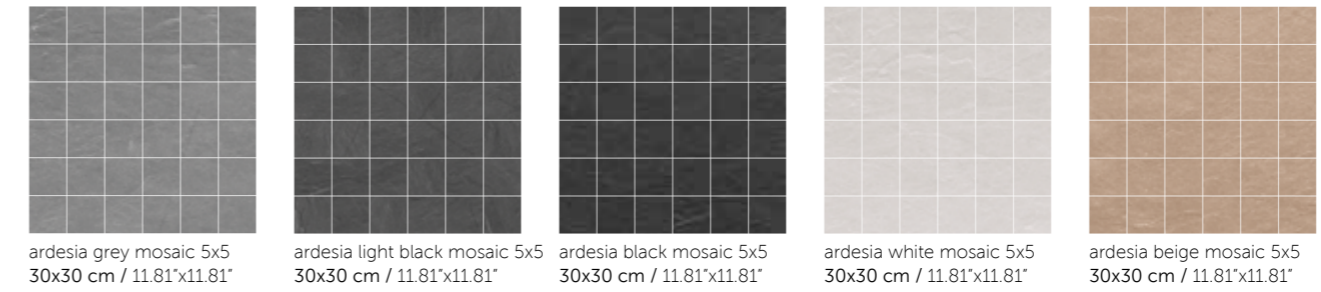

## Sizes

## Trims

## Colours

ardesia grey

ardesia light black

ardesia black

ardesia white

ardesia beige

## Decors

ardesia grey mosaic 5x5  
30x30 cm / 11.81"x11.81"

ardesia light black mosaic 5x5  
30x30 cm / 11.81"x11.81"

ardesia black mosaic 5x5  
30x30 cm / 11.81"x11.81"

ardesia white mosaic 5x5  
30x30 cm / 11.81"x11.81"