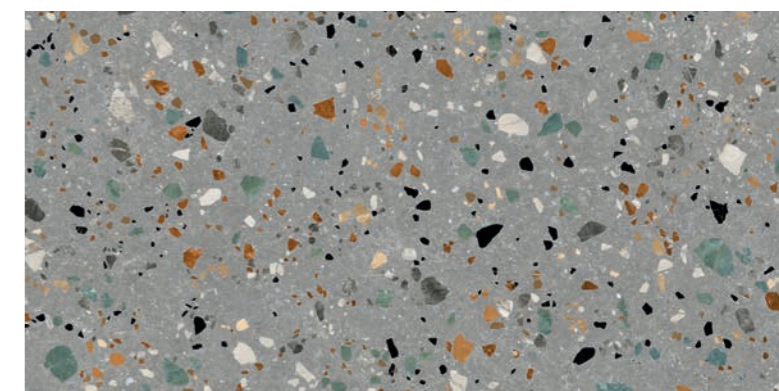

Ess. Gobi Grigio