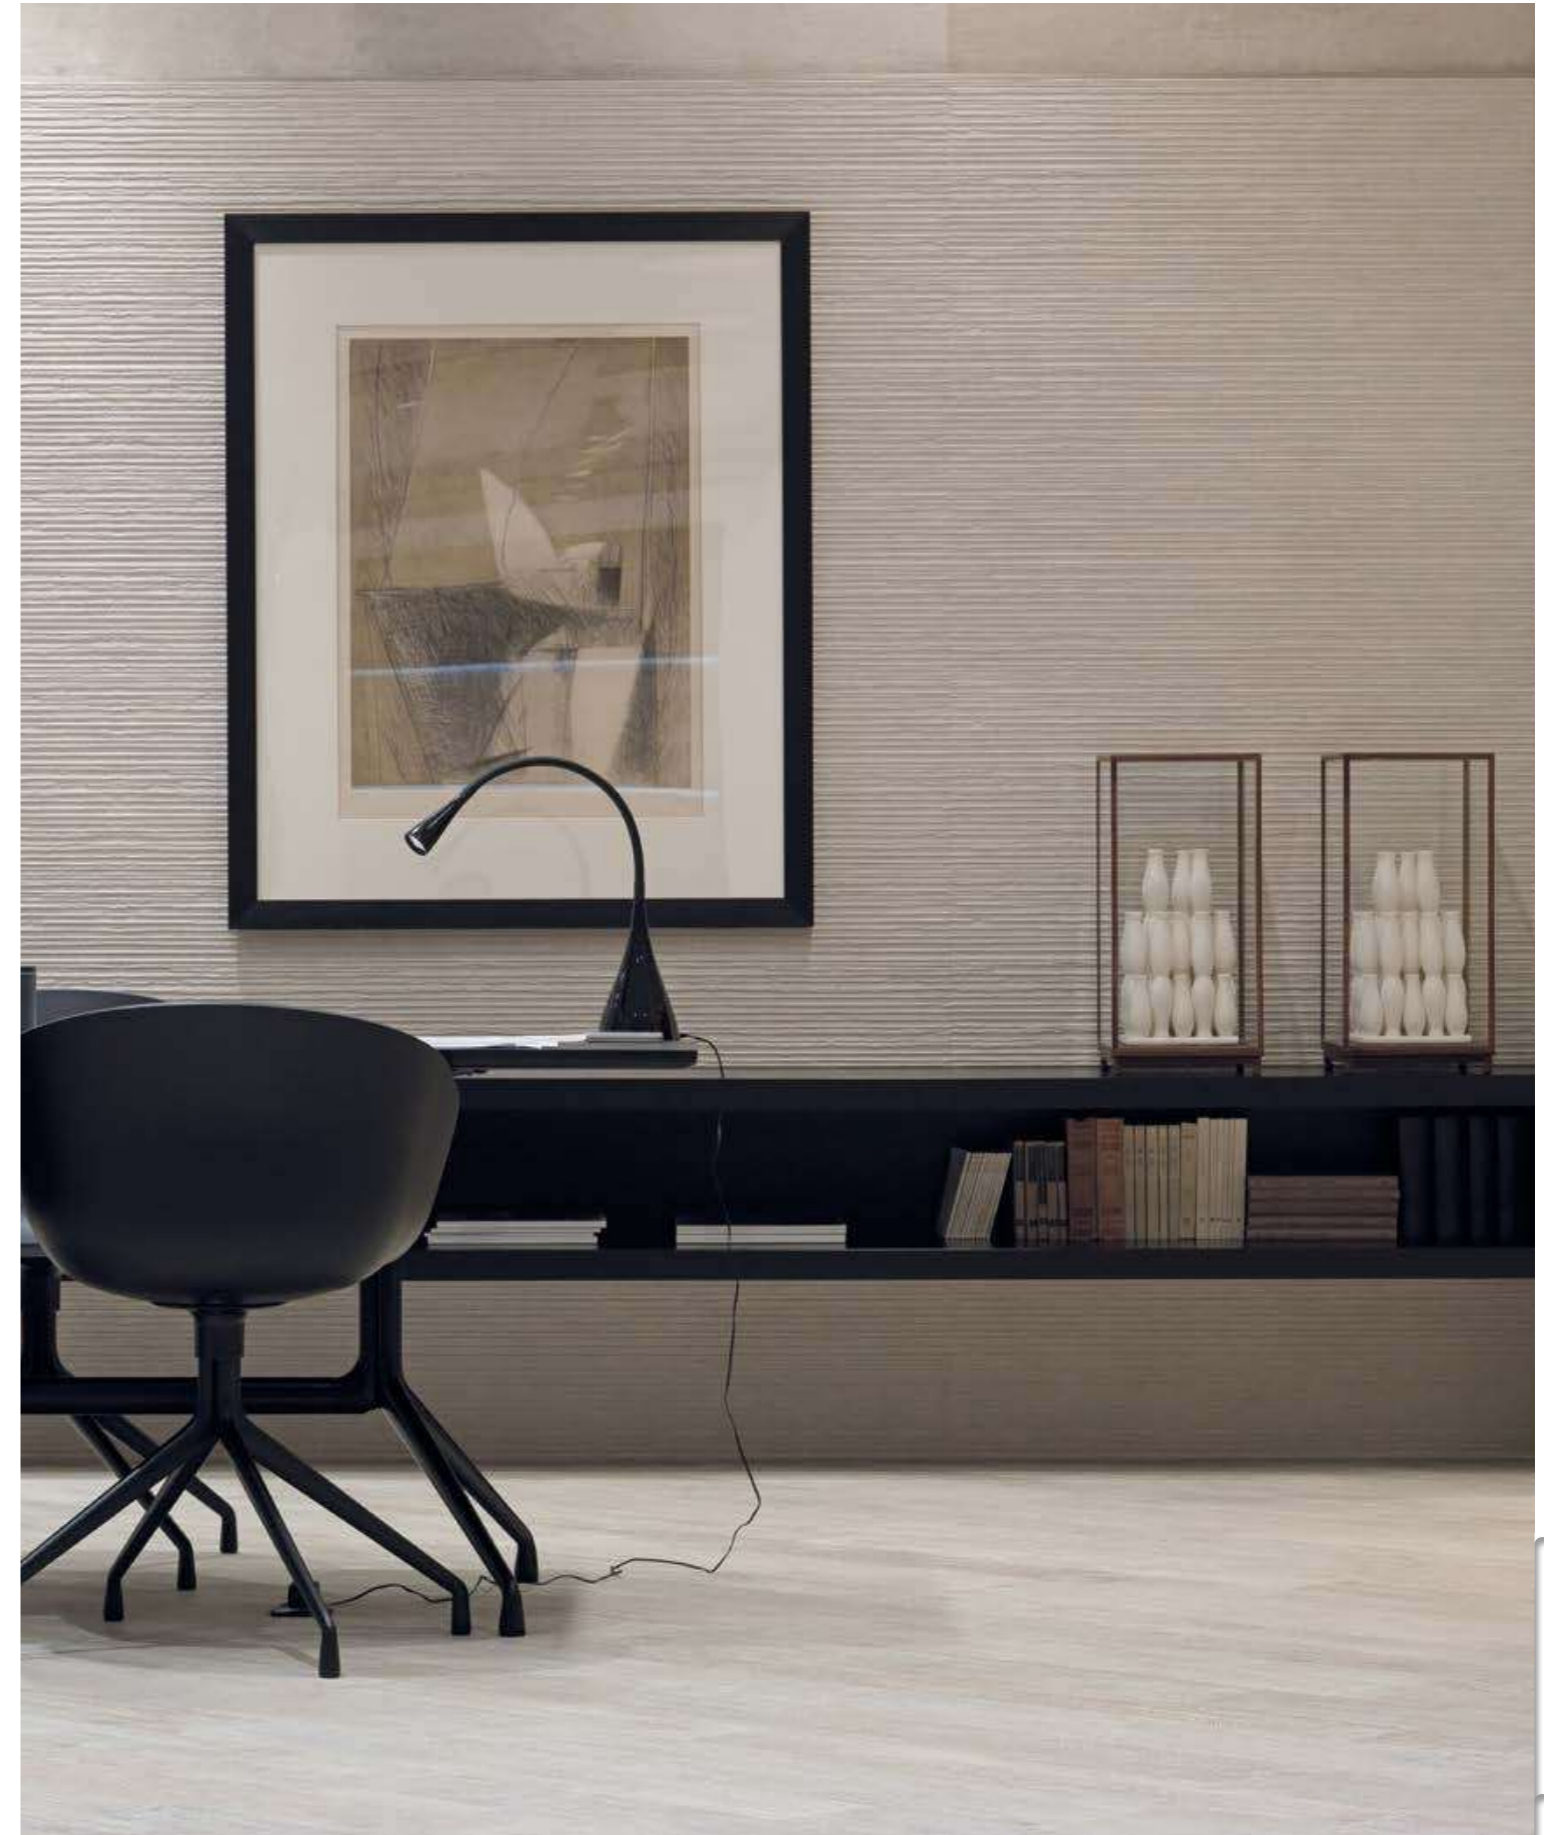

PARED WALL: Avenue Natural 59.6x120 cm - SUELO FLOOR: Houston Ash 19.3x120 cm

307