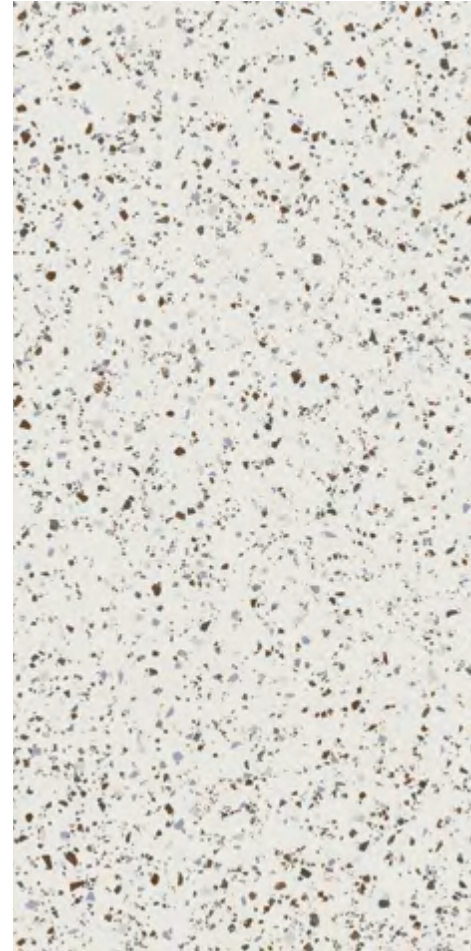

SOUTH serie 60x60 (59,55x59,55 cm. - 23.62"x23.62")
SOUTH PINK Natural G-7146

SOUTH serie Hexagon (25x29 cm. - 9.84"x11.42")
SOUTH PINK Natural Hexagon G-7230

Mash mounted mosaics:

SOUTH PINK mosaic (29,75 x 29,75 cm - 11.71"x11.71")
SOUTH PINK Natural mosaico 5x5 G-7666

south 10mm. white

SOUTH WHITE Natural.

sizes:

SOUTH serie 100x100 (99,55x99,55 cm. - 39.37"x39.37")
SOUTH WHITE Natural G-7268

SOUTH serie 60x60 (59,55x59,55 cm. - 23.62"x23.62")
SOUTH WHITE Natural G-7146