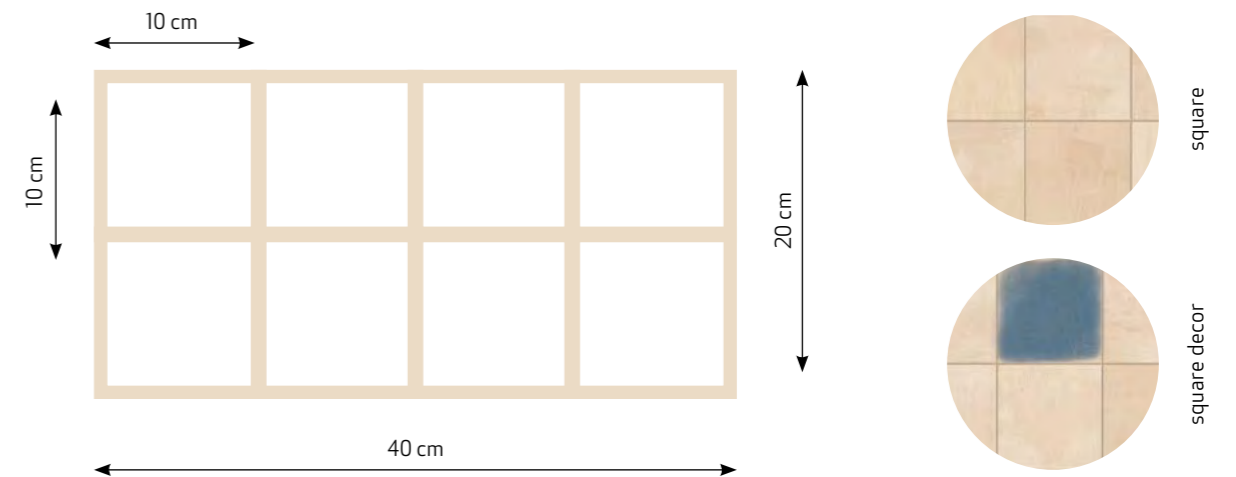

TECHNICAL CHARACTERISTICS

MATT	GLOSS	SHADE VARIATION	SHOWER WALL
•		•	•

PACKING

UNIT	m²	PIECES m²	PIECES sq f	PIECES BOX	m² BOX	sq ft BOX	WEIGHT BOX (kg)	WEIGHT BOX (lb)	BOXES PALLET	m² PALLET	sq ft PALLET	cm PALLET	THICKNESS (mm)	THICKNESS (inch)
•	•	13	1	12	0.96	10,33	18	39,6	56	53,76	578,67	120x80x95	10,3	0.41

29913	NOK SQUARE/20X40	Q35	20x40 cm	7^{3/8}x15^{3/4}"	25 patterns
29914	NOK SQUARE DECOR/20X40	Q36	20x40 cm	7^{3/8}x15^{3/4}"	25 patterns