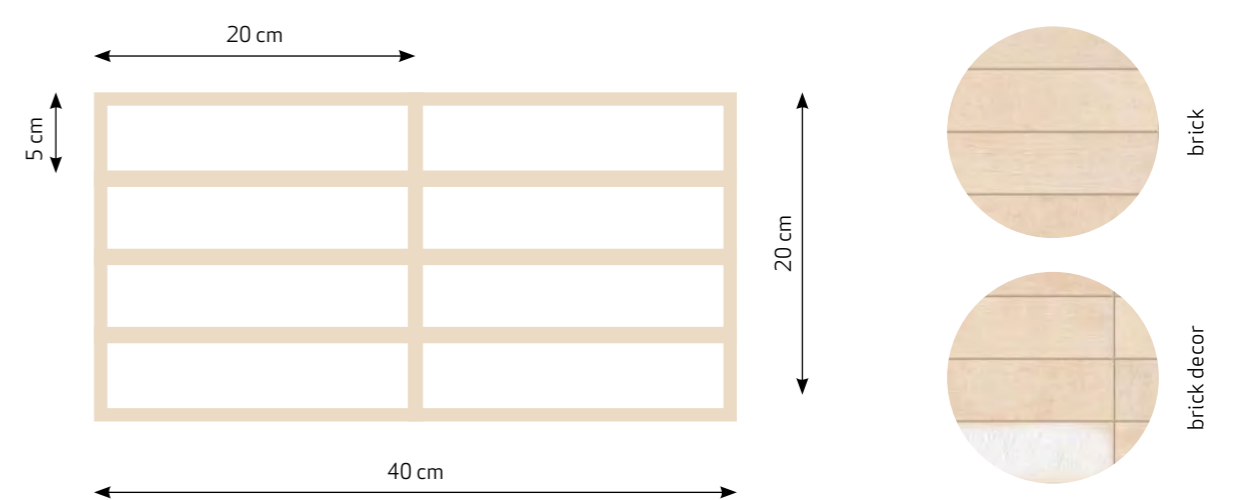

29915	NOK BRICK/20X40	Q35	20x40 cm	7^{3/8}x15^{3/4}"	25 patterns
29916	NOK BRICK DECOR/20X40	Q36	20x40 cm	7^{3/8}x15^{3/4}"	25 patterns