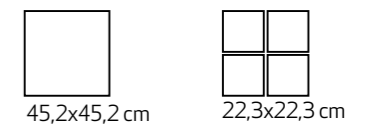

A new collection by furniture and interior designer Francisco Segarra for the Harmony ONSET range. This 22.3 x 22.3 cm and 45,2x45,2 cm porcelain tile collection has transformed aged-looking ceramic tiles into a chic upper-class design tool. Sold by the square metre, the collection's white field tiles have a worn-looking charm. They can be combined with geometrically patterned decors featuring the same white background and triangles, circles or squares. By mixing and matching the different shapes, innovative new design effects can be achieved.

20986 MAISON PLAIN/45
Q-6 (45,2X45,2)

10 gráficas

20204 MAISON PLAIN
Q-6 (22,3X22,3)

10 gráficas

*20205 MAISON DECOR
Q-6 (22,3X22,3)

10 gráficas

6 gráficas

TAMAÑOS COMBINABLES
COMBINABLE FORMATS