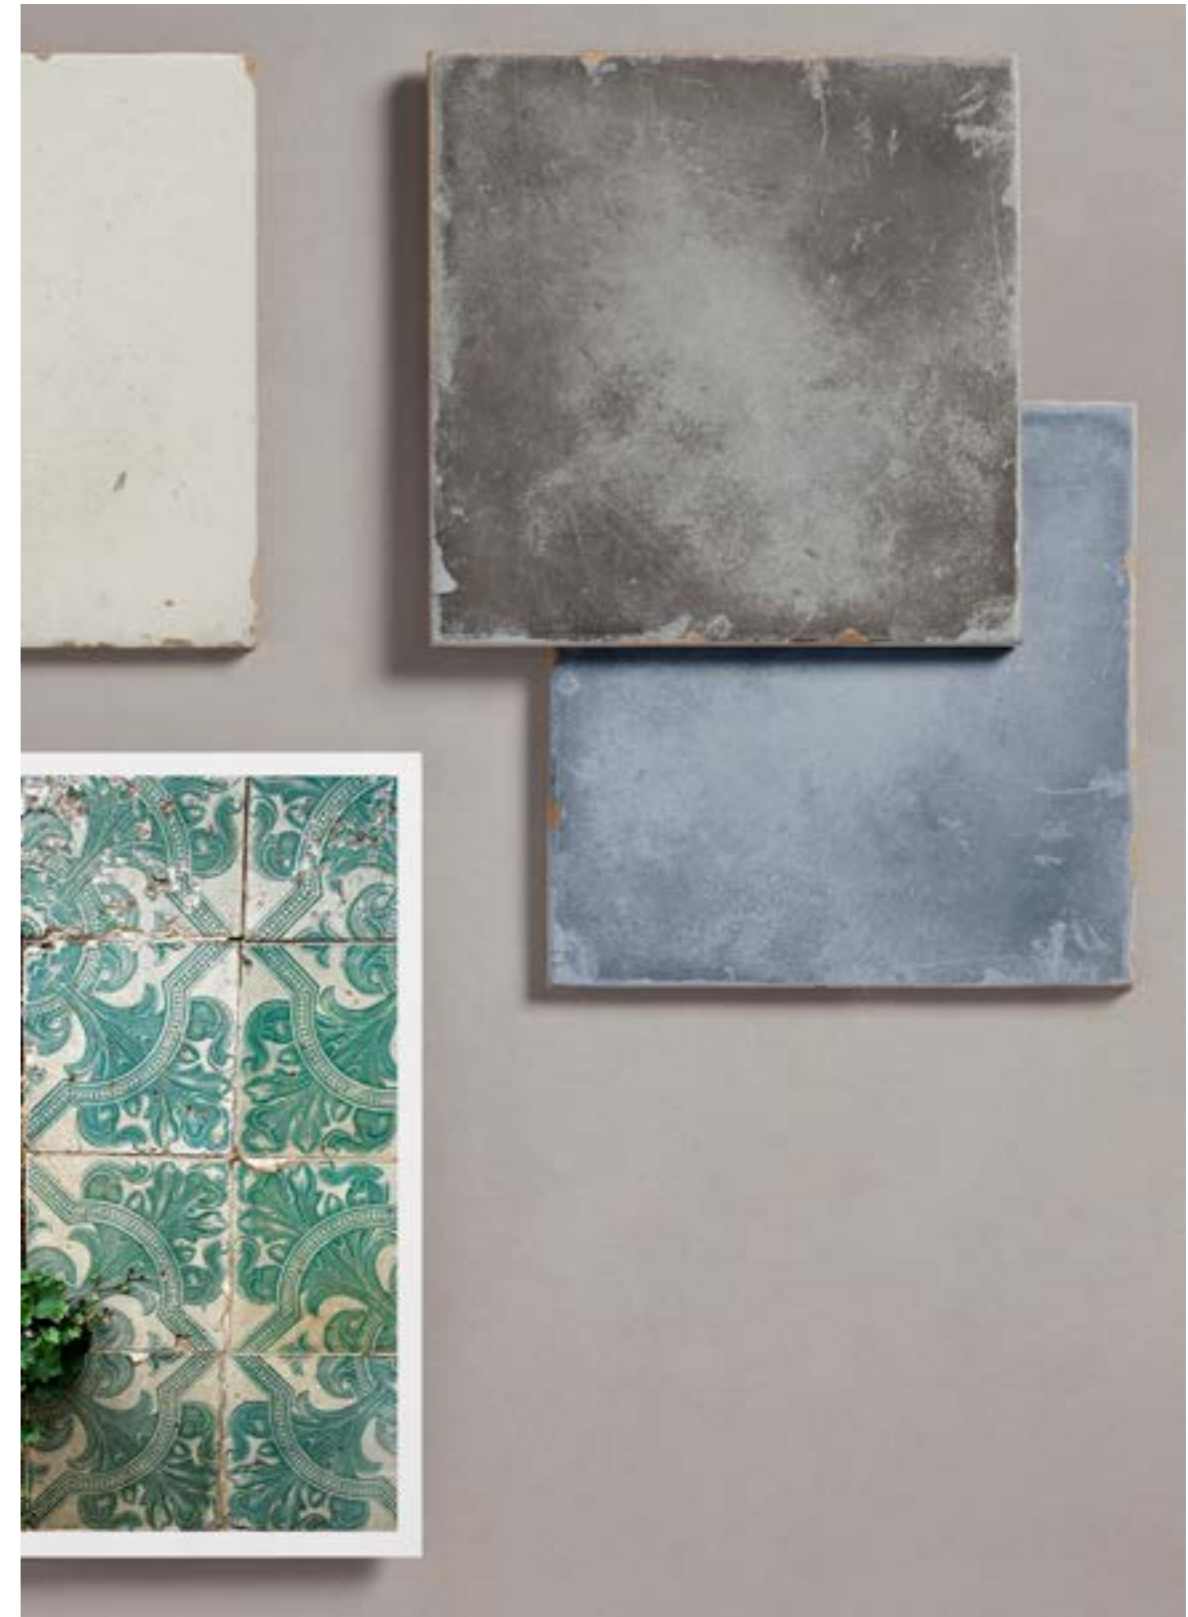

ONSET is Harmony Signature's new vintage range, designed by prestigious furniture and interior designer Francisco Segarra. It brings a chic design appeal to industrial and vintage looks, with tiles conceived to lend added value to more exclusive settings.

lenos

by ONSET

Esta colección ONSET traslada el concepto industrial y vintage del diseñador Francisco Segarra a un producto porcelánico con aspecto de cerámica envejecida. De venta por metro cuadrado esta nueva colección de Harmony Signature se presenta en formato 22,3 x22.3 cm y 45x45 cm con múltiples posibilidades de combinación diferentes.

With this collection from the ONSET range, designer Francisco Segarra has fused industrial and vintage looks with aged-looking porcelain tiles. Sold by the square metre, this new Harmony Signature collection comes in a 22,3x22,3 cm and 45x45 cm format with multiple combinable shades of colour.

LENOS COLOR

LENOS GREY

*20985 LENOS MOON/45
Q-6 (45,2X45,2)

6 de 15 gráficas

*20983 LENOS CINDER/45
Q-6 (45,2X45,2)

6 de 28 gráficas

*20984 LENOS SAND/45
Q-6 (45,2X45,2)

6 de 16 gráficas