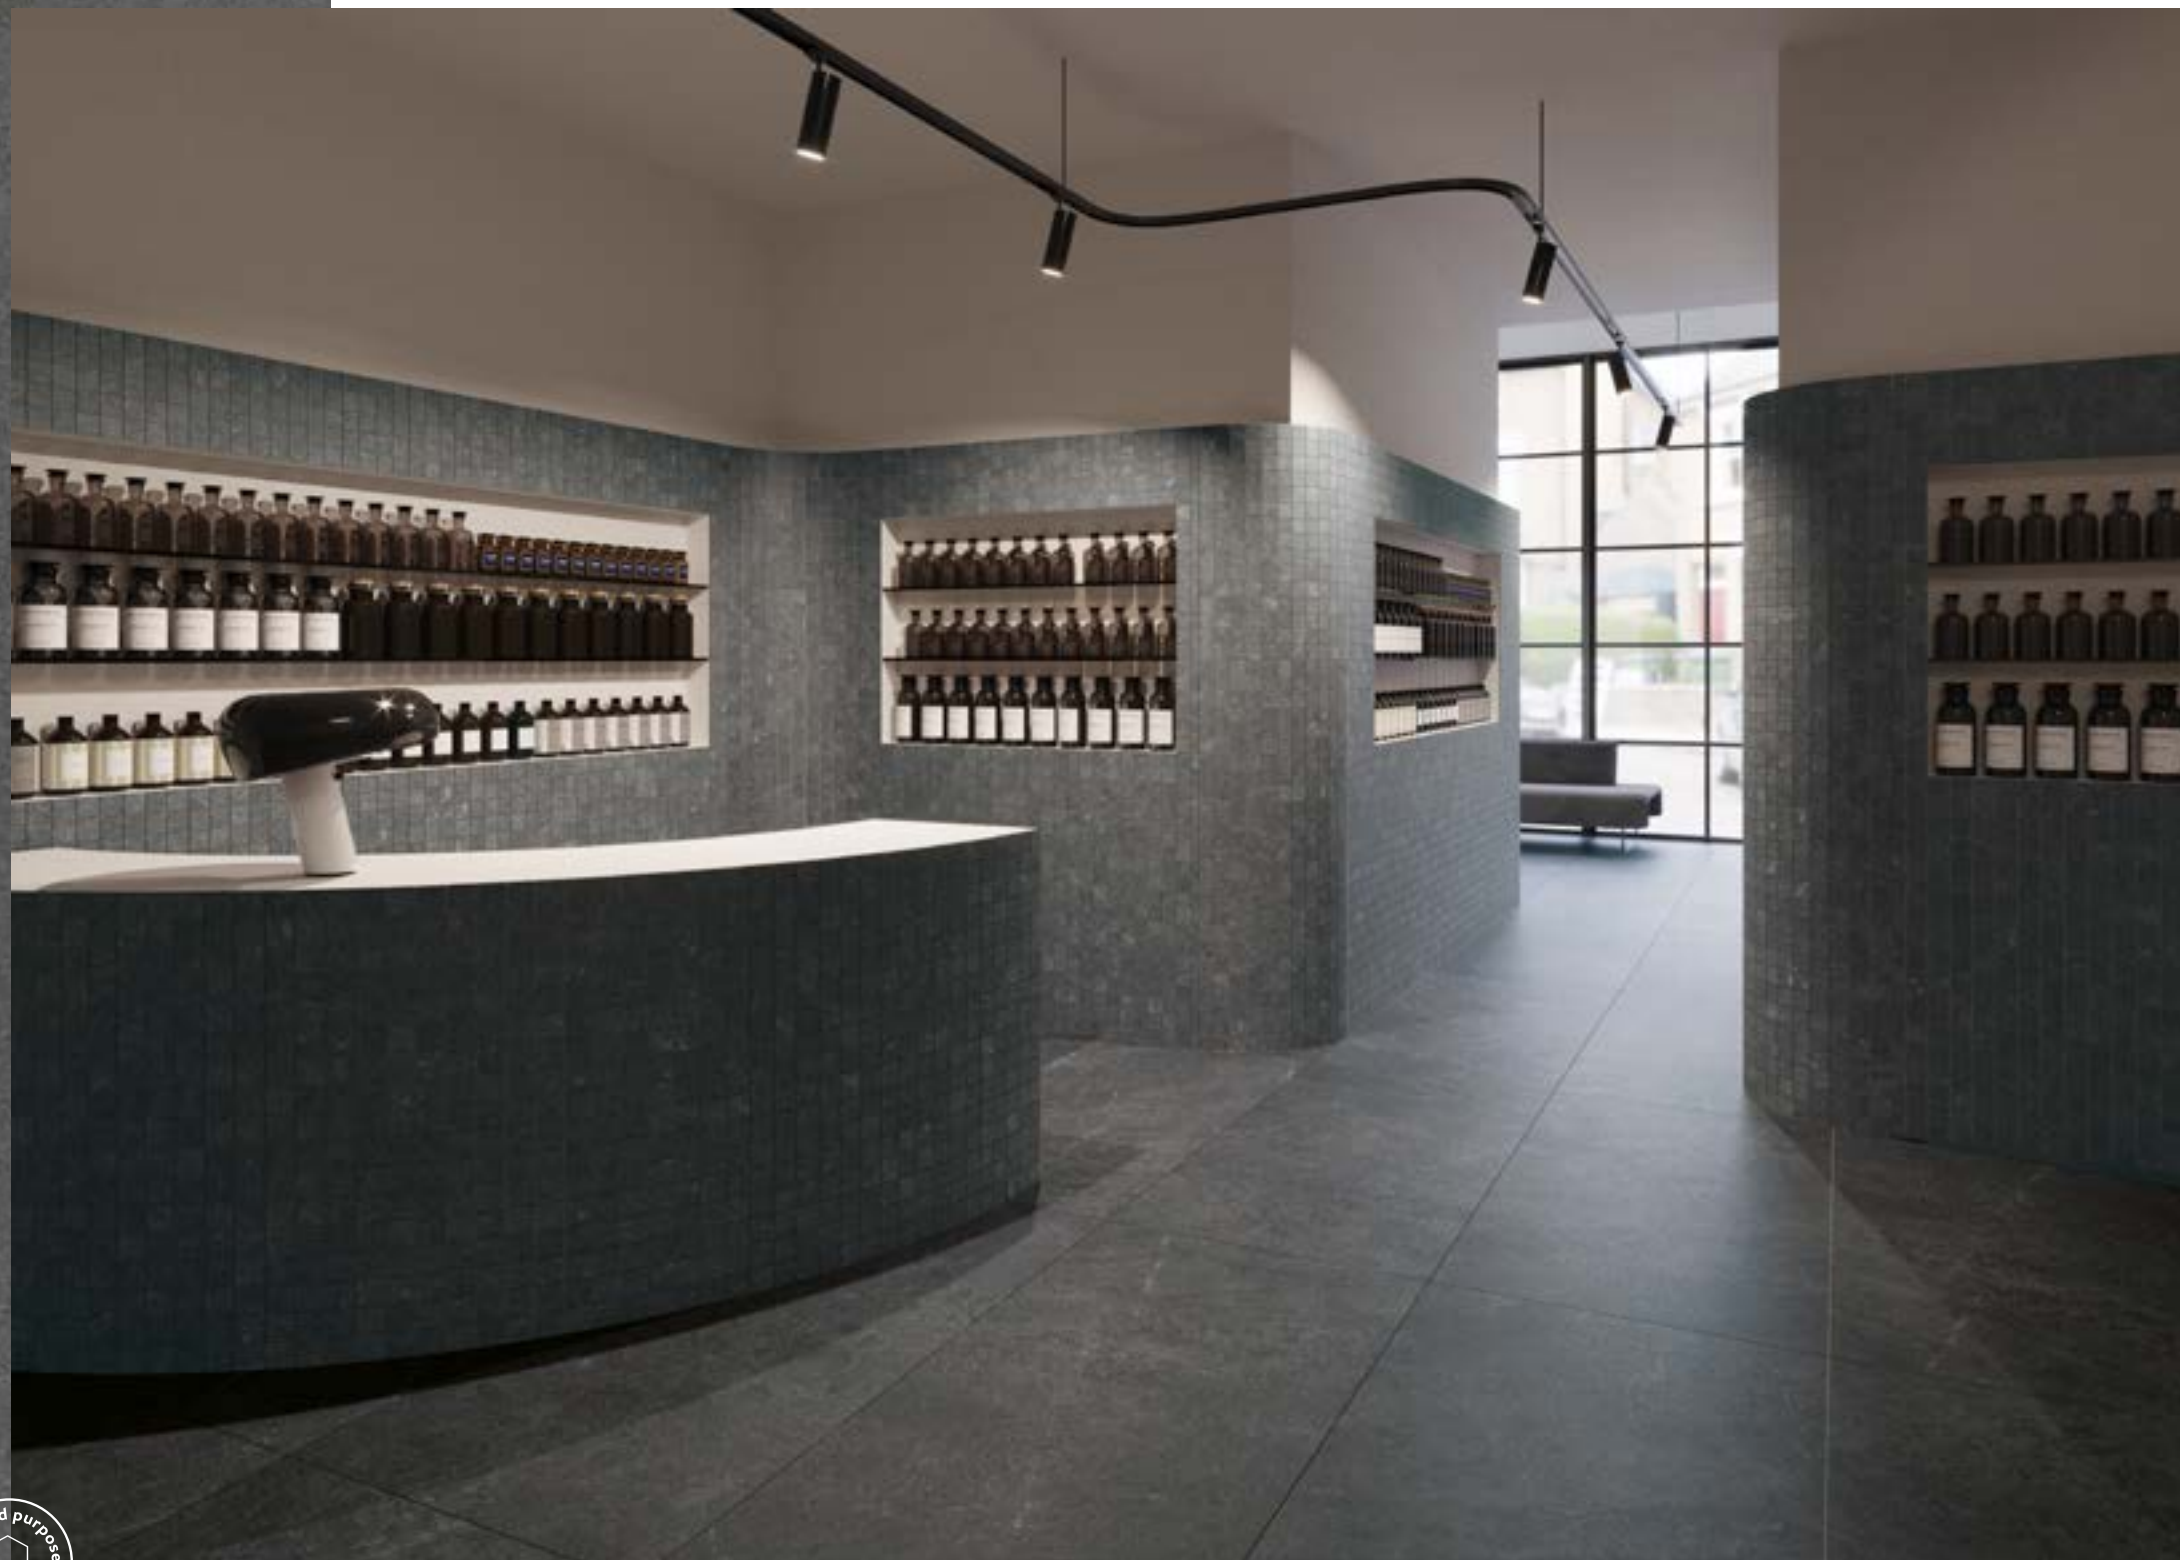

# ALL IN ONE

Antislip Soft. Unlimited purposes.

\*Este icono indica que se trata de una pieza Antislip Soft.  
\*This icon shows this an Antislip Soft piece.

collection **ALPINE** floor SP 100x180 white

collection **ALPINE** floor AS 60x120 white