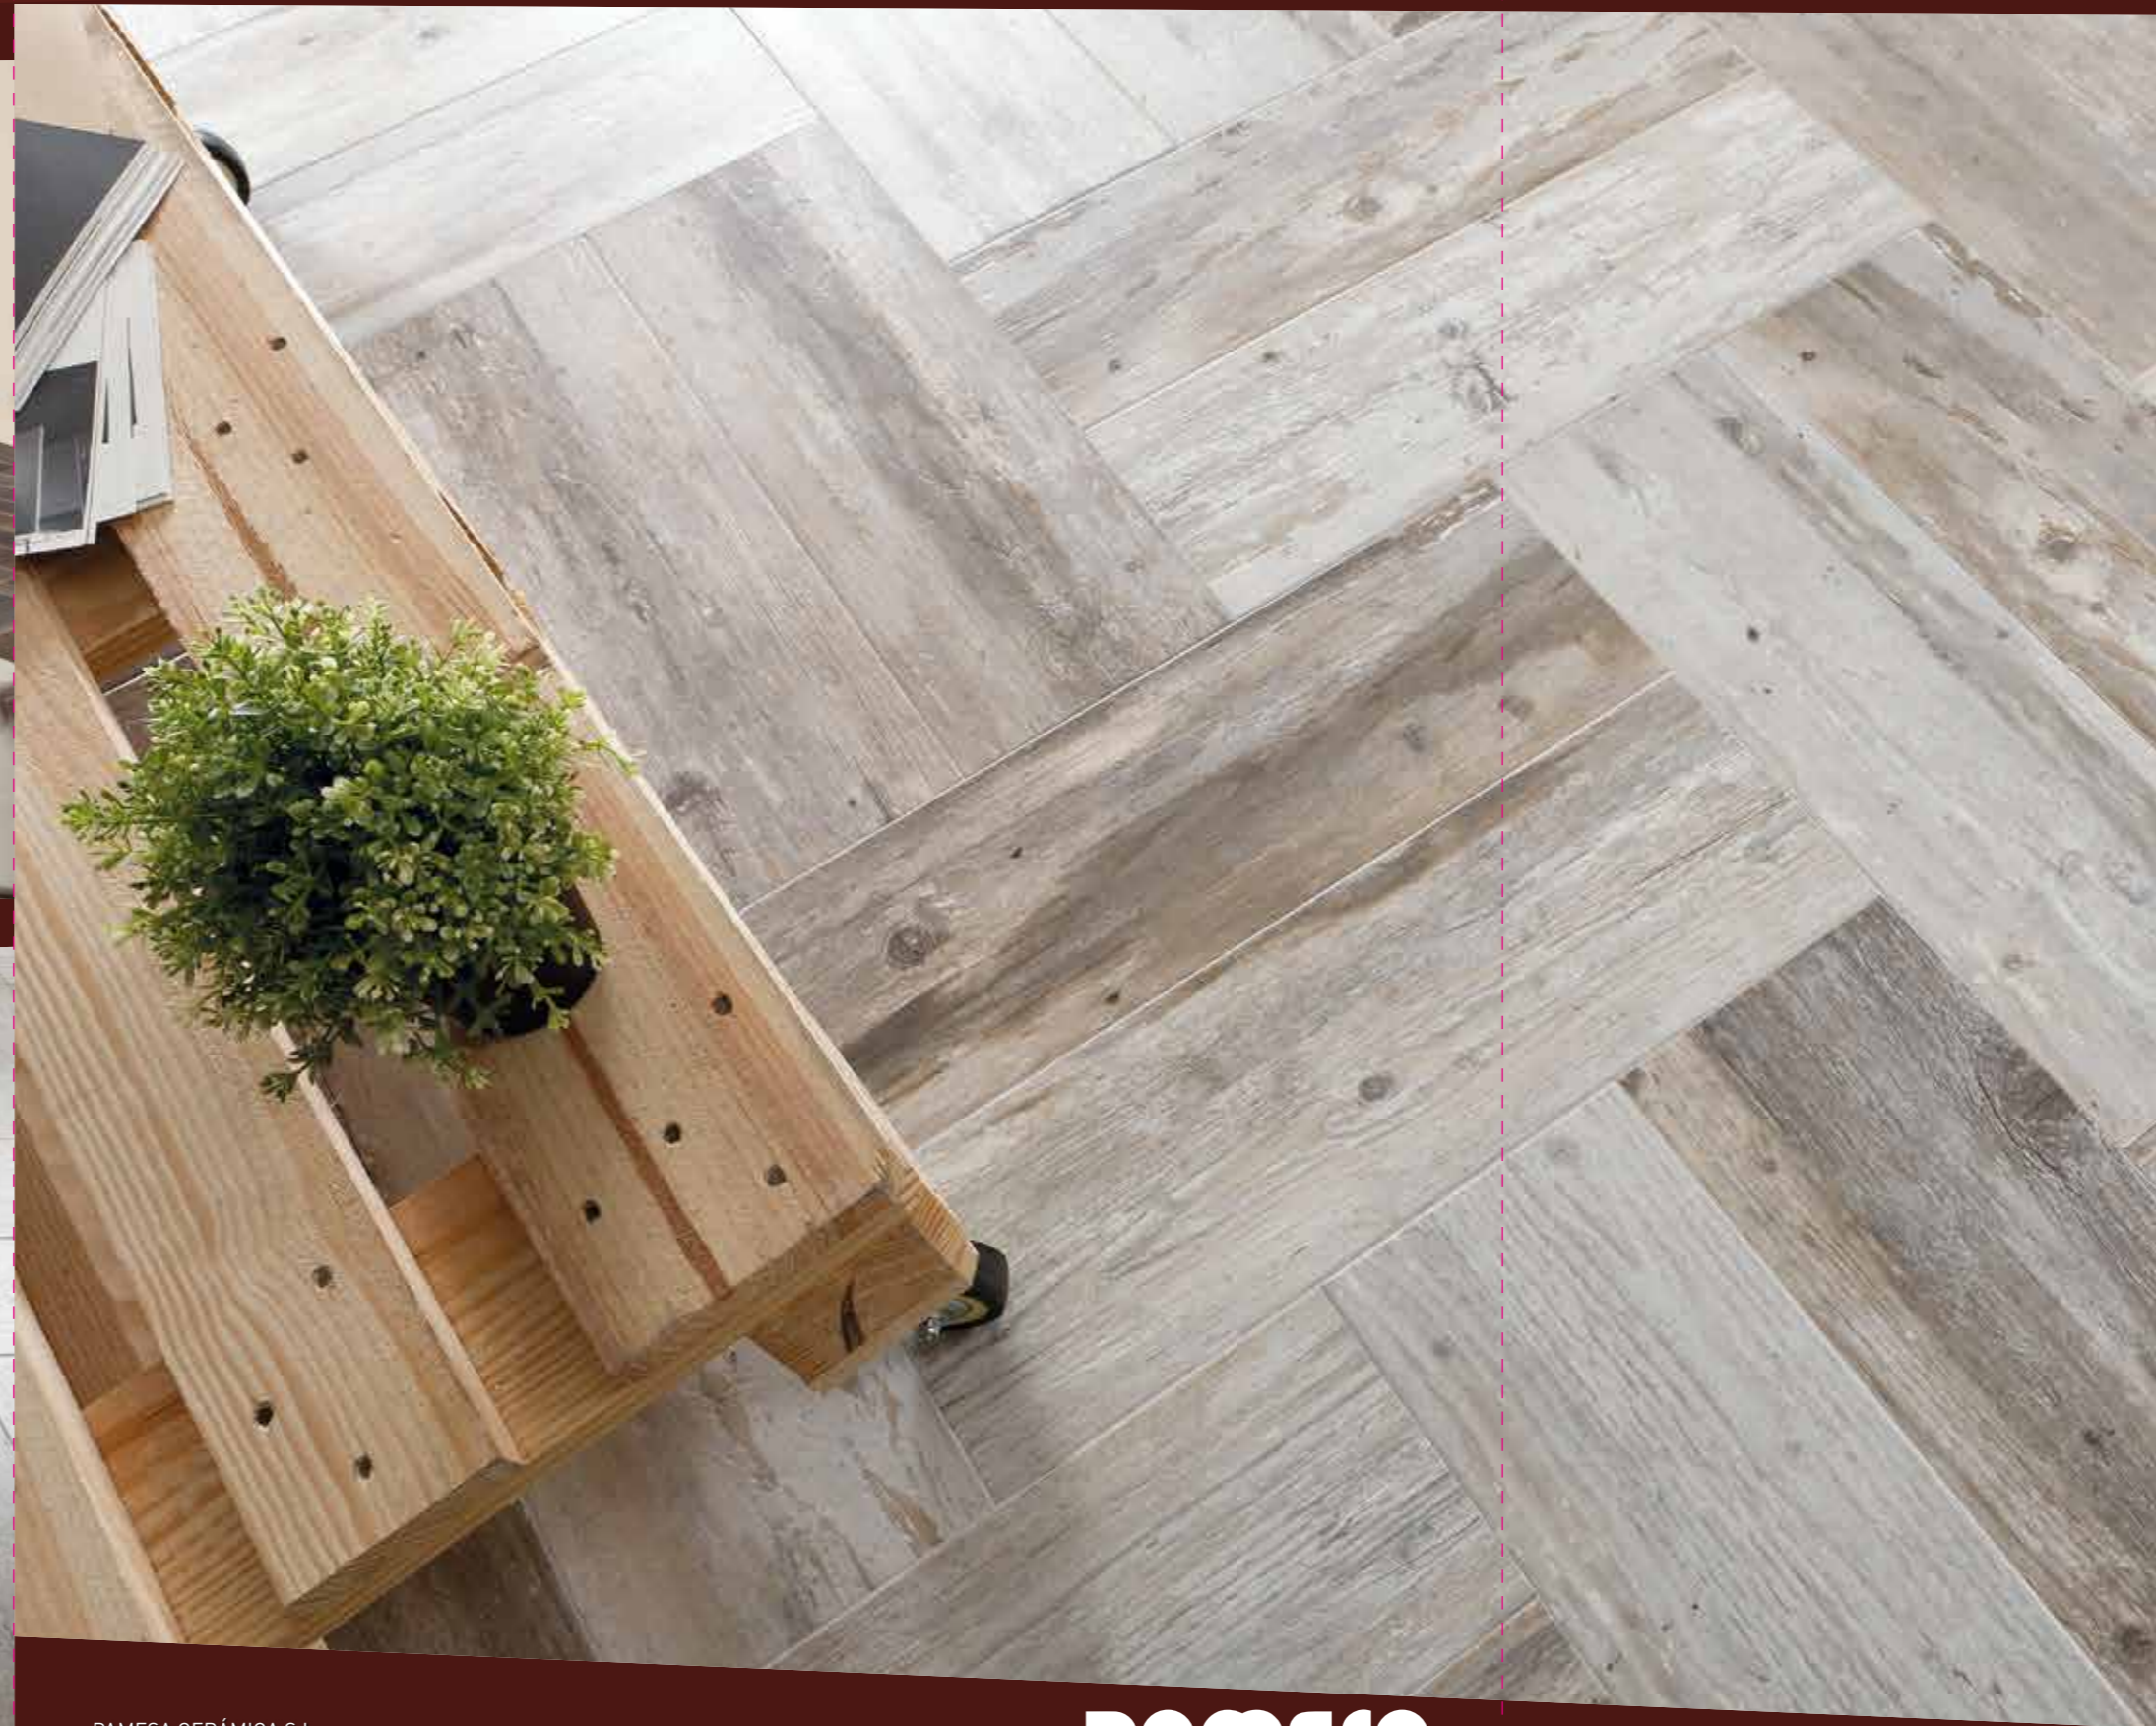

CASTLE

PASTA
ROJA
RED BODY TILES
PÂTE ROUGE