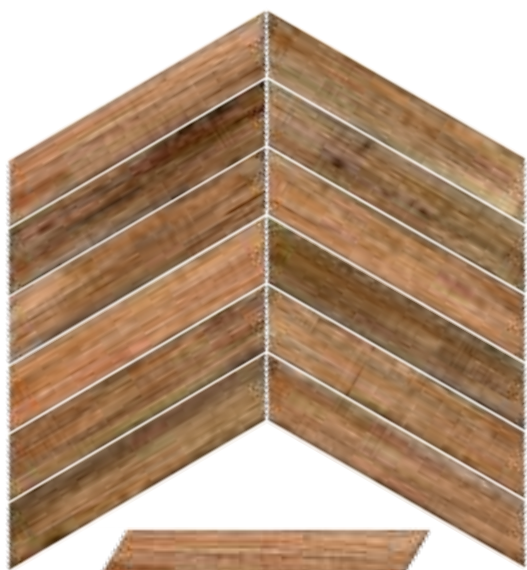

CENTURY 8x40 Espiga | 8x44'2 cm. [3,14x15,75 | 3,14x17,4 IN]

CENTURY DARK 8x40 Espiga

CENTURY DARK 8x44'2

CENTURY MAPLE 8x40 Espiga

CENTURY MAPLE 8x44'2

CENTURY DARK

CENTURY DECO 8x40 Espiga

CENTURY DECO 8x44'2

CENTURY NATURE 8x40 Espiga

CENTURY NATURE 8x44'2

CENTURY NATURE & DECO