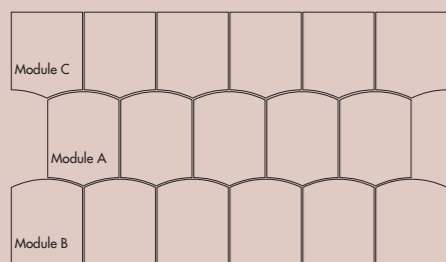

^{EN} Craftsmanship and materiality are the essential ingredients of Tale, a story that leads us to explore the history of Italian ceramic manufacturing with a dynamic and contemporary design approach capable of combining the ancient savoir-faire of the artisan tradition with a modern vision, responding to growing needs of customization of professionals and architects. Three new shapes with a strong personality obtained by extrusion of five colored bodies of porcelain stoneware give life to this new collection that moves away from conventional standardization, generating unexpected compositional scenarios. A tale of volumes, color, material and attention to detail.

Technical Spec.

Use	Floor & Wall
Size	10x14 cm - 4"x 5 1/2"
Thickness	9,5 mm
Technology	Artisanal Extruded - Handmade
Finish	Matt
Modules	

Colors

Mosaics

Codici/Codes:

TL1014BT BUTTER, TL1014MC MUTED CLAY, TL1014PS PESTO
TL1014FG FOG, TL1014GR GRAPHITE

* l'apertura e la chiusura hanno rispettivamente la lettera "O" e "C" alla fine del codice / the opening and closing respectively have the letter "O" and "C" at the end of the code. Esempio/example: TL1014BTO BUTTER OPEN e TL1014BTC BUTTER CLOSE