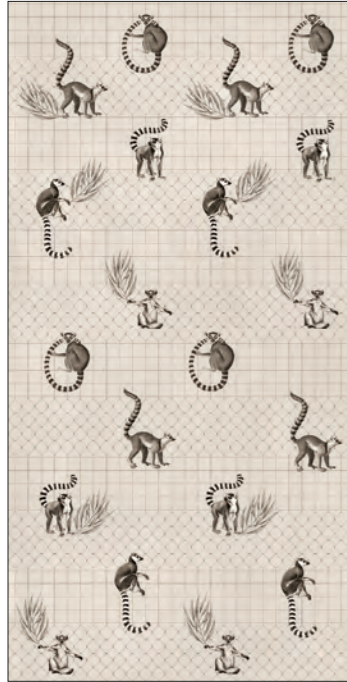

LEMURS

60x120 | 24"x48"'

OP60120LEW
LEMURS WHITE