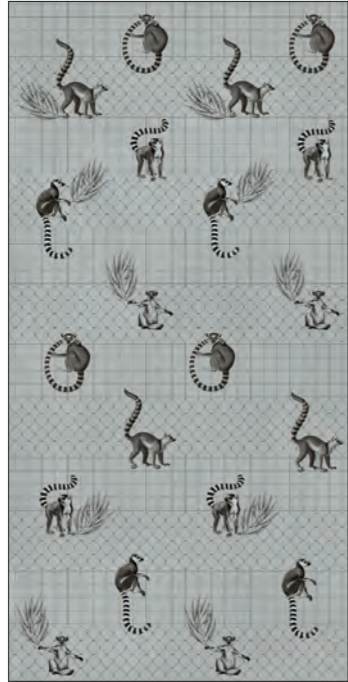

OP60120LEG
LEMURS GREY