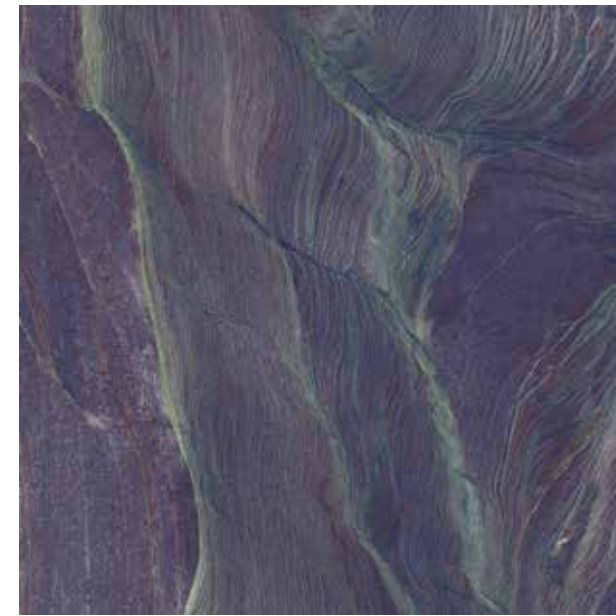

Vivid Lavender Granite Pulido
89,46x89,46 cm - 35,22"x35,22"

G-3442