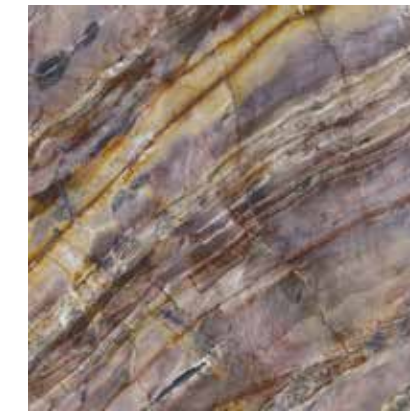

Vivid Red Louise Pulido
59,55x59,55 cm - 23,45"x23,45"

G-3298