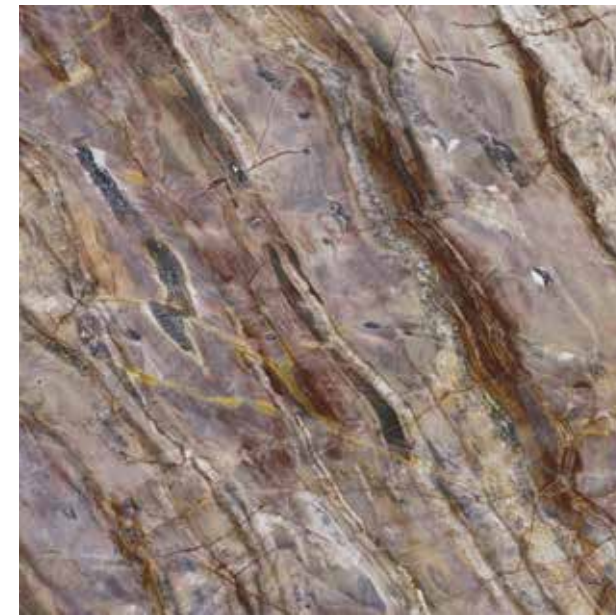

G-3442

Vivid White Calacatta Pulido
59,55x59,55 cm - 23,45"x23,45"

G-3298

Vivid Stamp Pulido
89,46x89,46 cm - 35,22"x35,22"

G-3456

Vivid Stamp Pulido
59,55x59,55 cm - 23,45"x23,45"

G-3314

*Vivid Stamp Pulido consists of 8 different aleatory patterns |
 *Vivid Stamp Pulido se compone de 8 decoraciones diferentes aleatorias