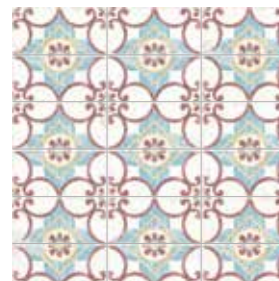

São Luis Azevedo Natural
59,2x59,2 cm - 23,3"x23,3"
G-3146