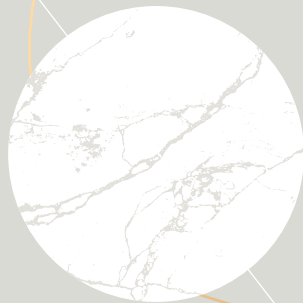

# Marble

COLLECTION

Graphic and classy.  
Intense on the details.

LOVE  
CERAMIC TILES

Marble  
COLLECTION

LOVE  
CERAMIC TILES

5 colours

White  
Cream  
Light Grey  
Beige  
Tortora