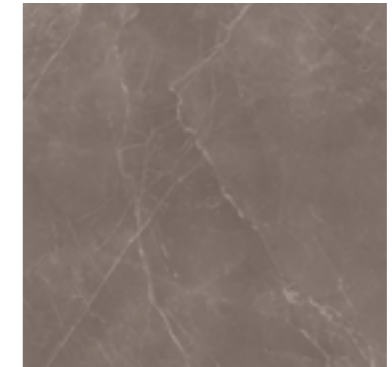

MARBLE TORTORA MATT
59,2X59,2 RET. LM-3450
29,5X59,2 RET. LM-3450

59,2 x 59,2 RET. | 29,5 x 59,2 RET.