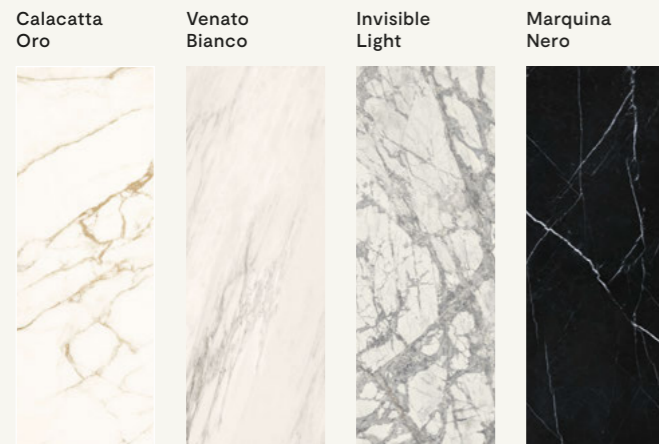

Delight.

Spessore / Thickness / Epaisseur / Stärke
6mm

PROTECT
ANTIBATTERICO - ANTIMICROBIAL

4 Colori / Colors / Couleurs / Farben