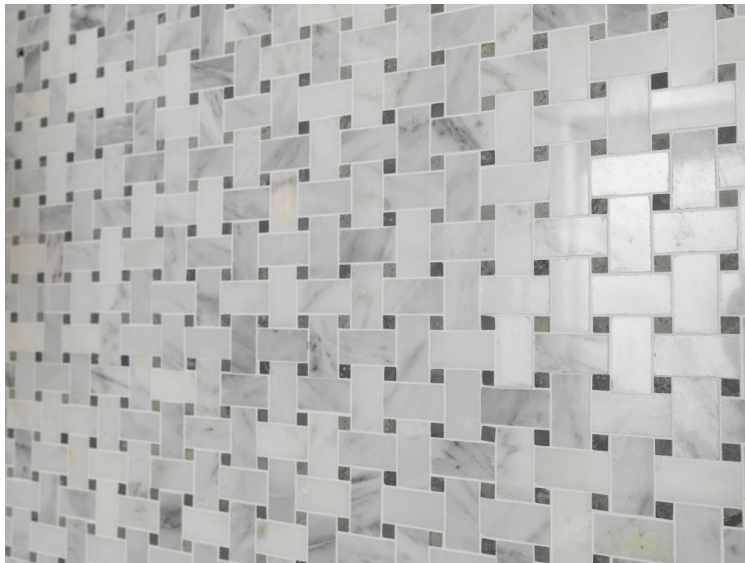

VICTORIAN TRENZADO MARMARA GRIS

Description	Format	Codes	Group	Pieces	m2	Kg
VICTORIAN TRENZADO MARMARA GRIS	30X30X1 cm 11 13/16"X11 13/16"X13/32"	100162246 L241713351	G-126	10 x Cj	0.9 x Cj 32.4 x Pal	21.13 x Cj 782.64 x Pal

RECOMMENDED ADHESIVE: SUPER-ONE N BLANCO