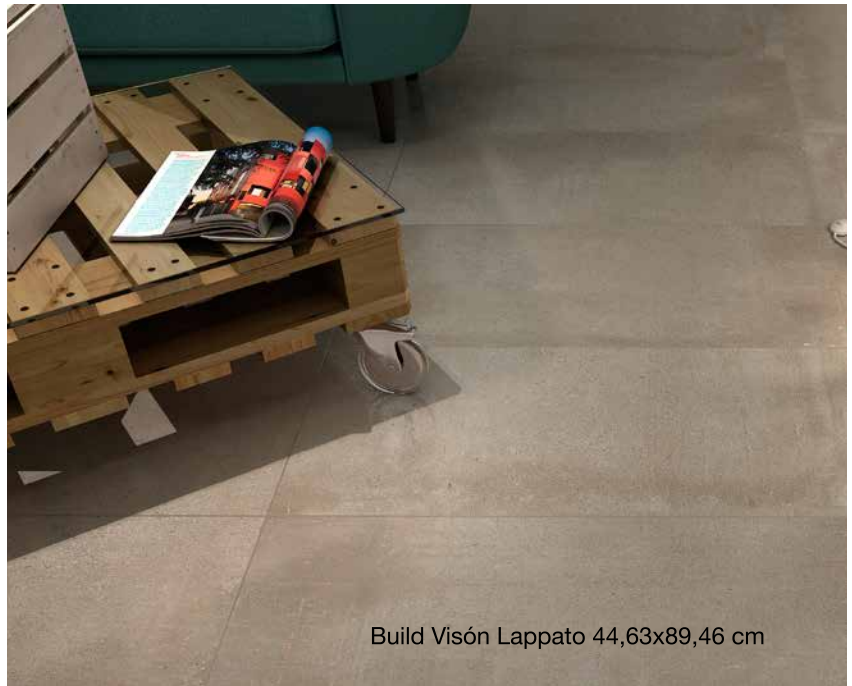

Build Vison Natural Mosaico 5x5
29,75x29,75 cm - 11,71x11,71" G-3638

Build Nat Cave *
43,55 x 89,46 cm G- 2599

Build Nat Vexa *
44 x 89,46 cm G- 2599

Build Nat Bag - 90 *
44,63 x 89,46 cm G- 2599

Build Nat Bag *
89,46 x 89,46 cm G- 2795