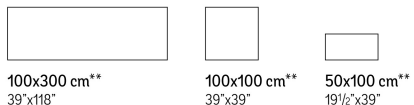

100x300 cm**
39"x118"

100x100 cm**
39"x39"

50x100 cm**
19 1/2"x39"

** DISPONIBILI IN | AVAILABLE IN: **SNOW-BLACK-WHITE**

STONAZIONE
DESHADING

V1

RESISTENZA ALL'ABRAZIONE PROFONDA
DEEP ABRASION RESISTANCE

175 mm³
VALORE MEDIO - AVERAGE VALUE

B

FACILITÀ DI PULIZIA
CLEANING EASINESS

2

PROTECT
ANTIBATTERICO - ANTIMICROBIAL

KERLITE 5PLUS

GARANZIA 20 ANNI
20 YEARS GUARANTEE

RESIDENZIALE | RESIDENTIAL
KERLITE 3PLUS

GARANZIA 10 ANNI
10 YEARS GUARANTEE