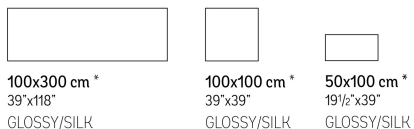

Kerlite 3plus GLOSSY/SILK

5,5 mm
RETTIFICATO
RECTIFIED

100x300 cm*
39"x118"
GLOSSY/SILK

100x100 cm*
39"x39"
GLOSSY/SILK

50x100 cm*
19 1/2"x39"
GLOSSY/SILK

* DISPONIBILI IN | AVAILABLE IN: **ULTRAWHITE - BLACK**

Kerlite 3plus

3,5 mm
RETTIFICATO
RECTIFIED