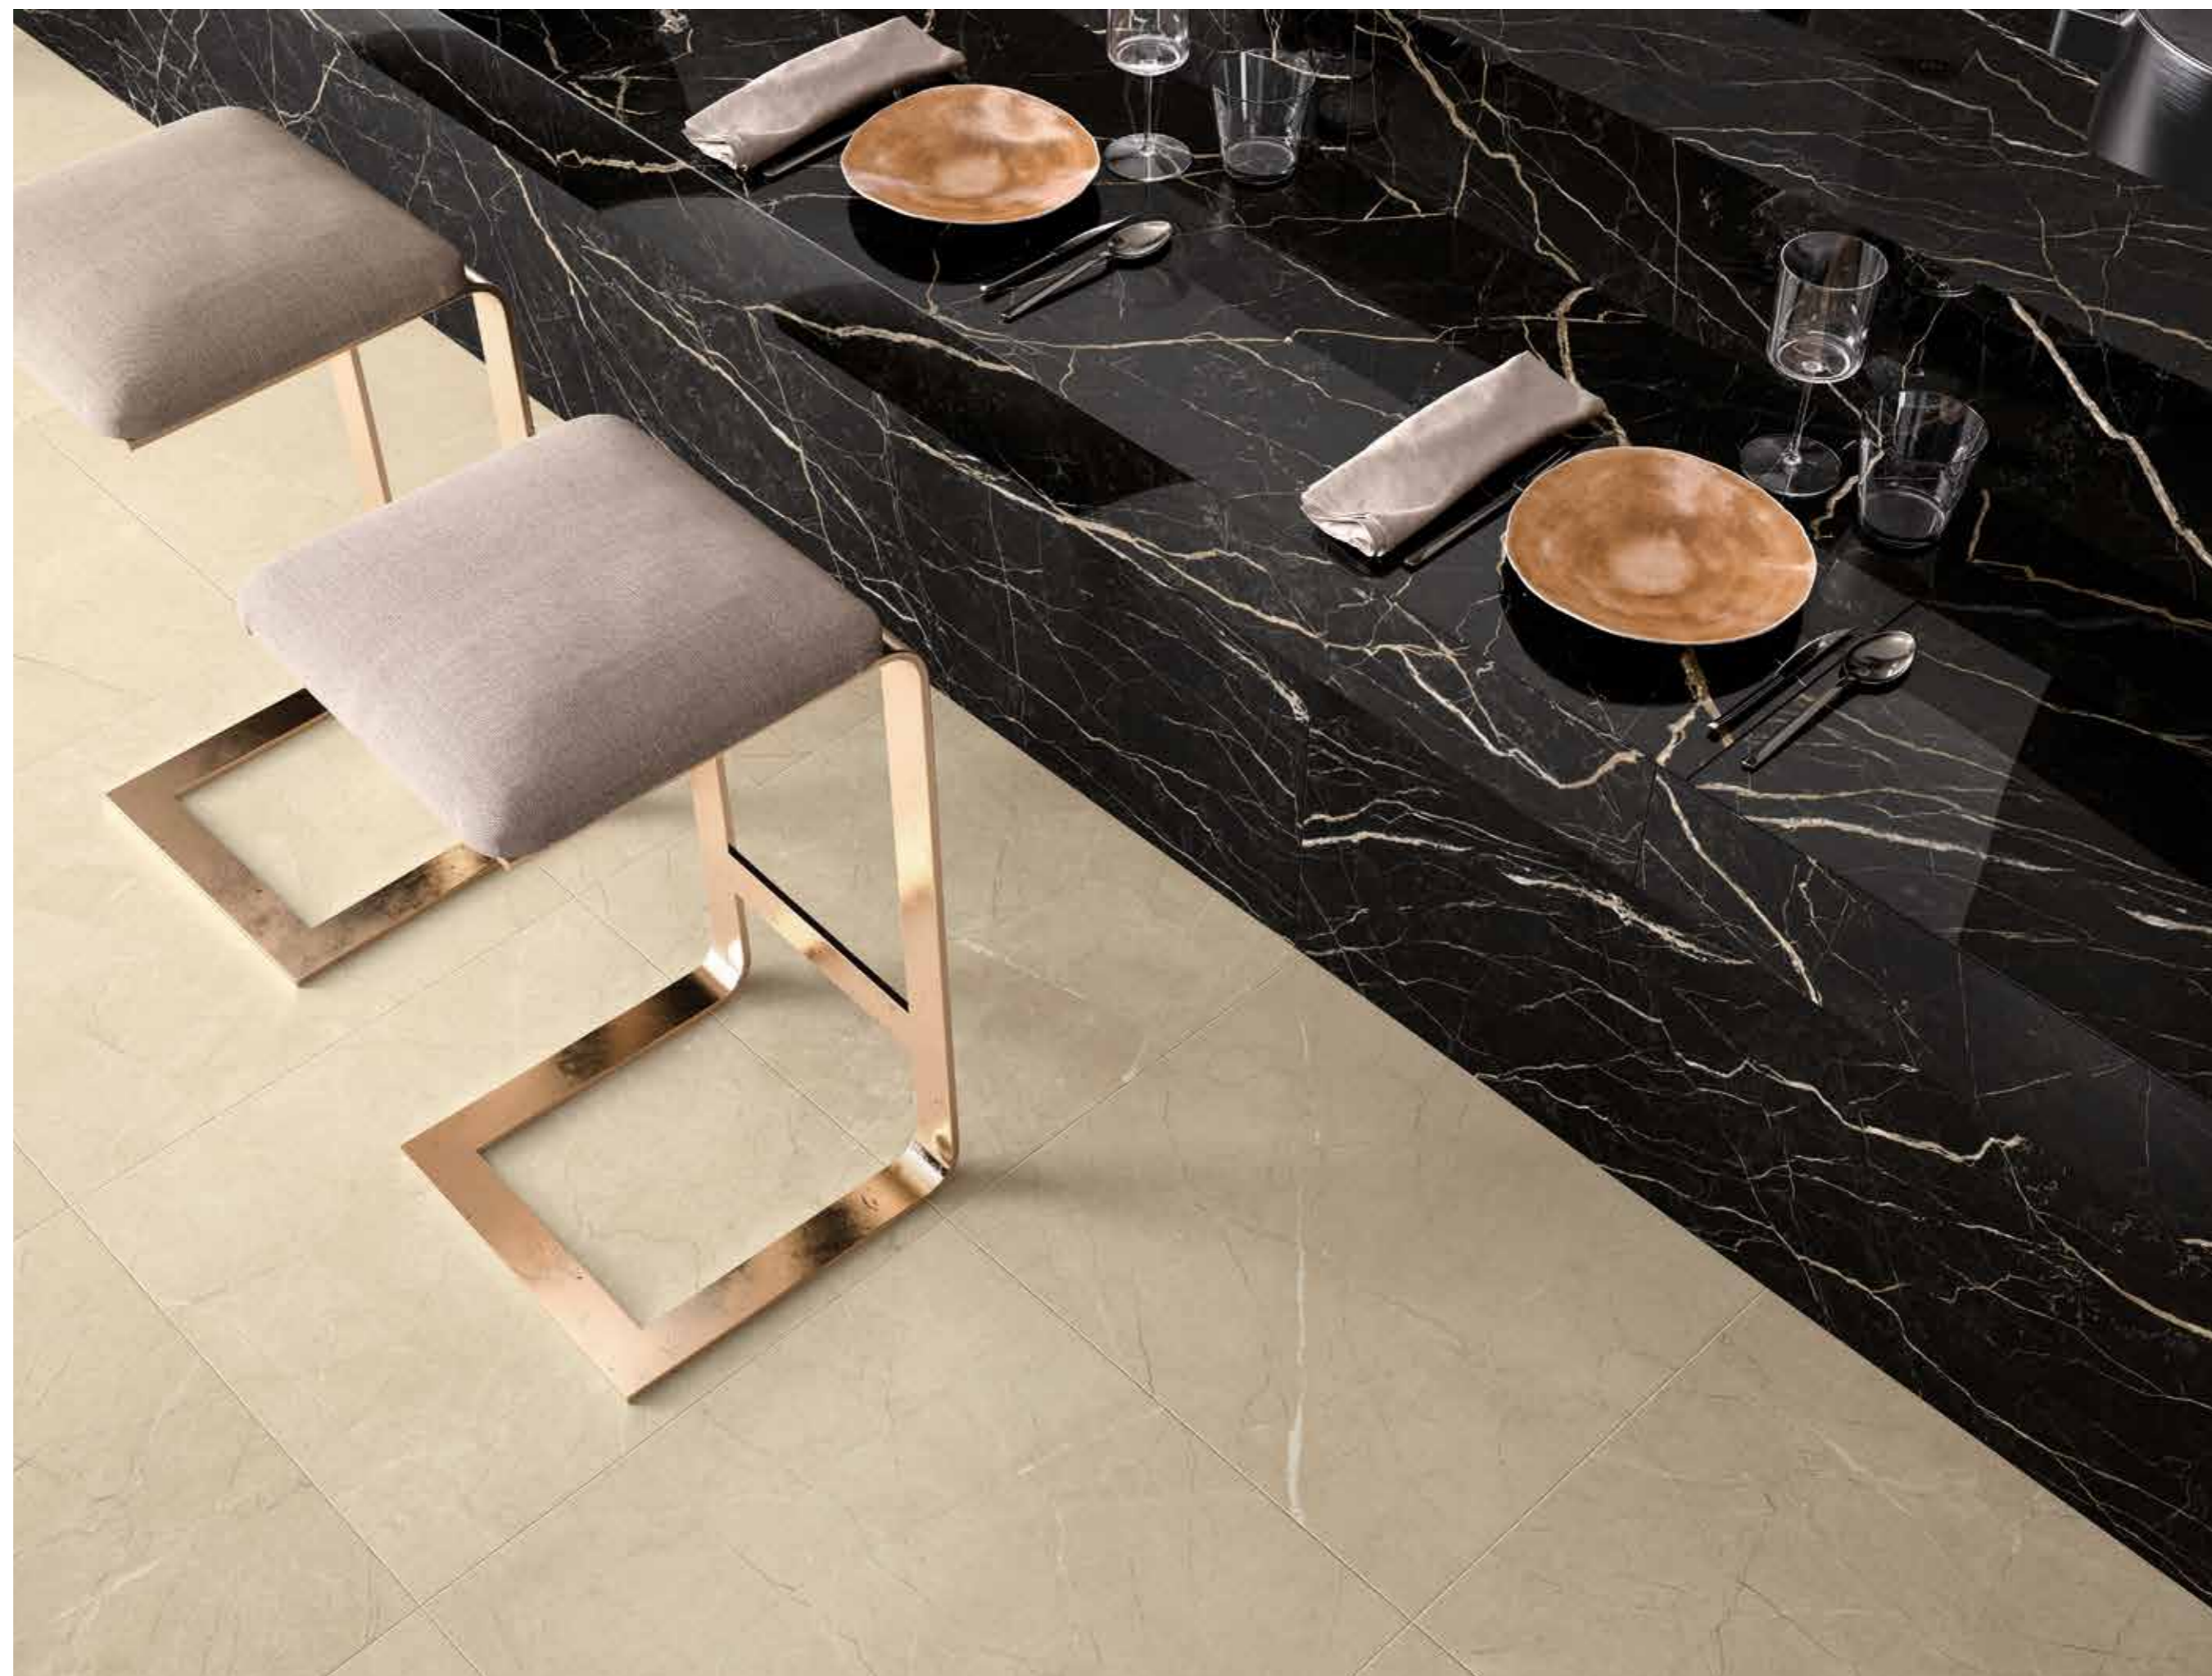

ТОНКИЙ ДИАЛОГ

«Высокая кухня» создает диалог между контрастными поверхностями. Динамичный характер плитки Лоран, использованной в оформлении барной стойки и стены за ней, контрастирует с мягкими тонами Аркадия в облицовке пола и стен, образуя безупречную гармонию.

IT DIALOGO SOFISTICATO
L'haute cuisine inaugura un dialogo tra superfici in contrasto cromatico. La campitura vivace del Laurent, che riveste i volumi e la quinta parete, fa da contrappunto alle tenui nuance dell'Arcadia a pavimento e rivestimento.

EN SOPHISTICATED DIALOGUE
Haute cuisine introduces a dialogue between surfaces of contrasting colours. The vibrant background colour of Laurent that covers the volumes and the partition wall lie in contrast to the pale nuances of the Arcadia tiles used on the floors and walls.