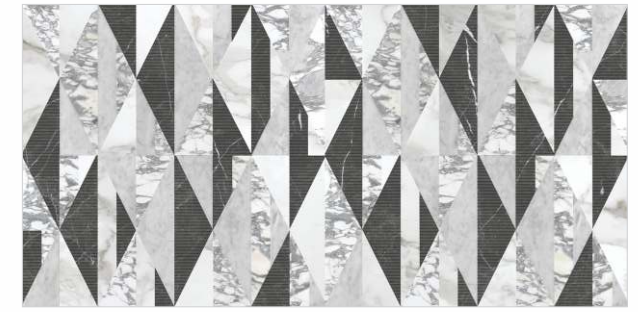

polished

glittering impression

Polished effect gives sophisticated & luxurious impression. material texture & contemporary designs give a classy look to the ambiance.

ITACA
an Italian life

Capachino

Capachino White
Capachino White Decor

60x120cm-PGVT
polished finish