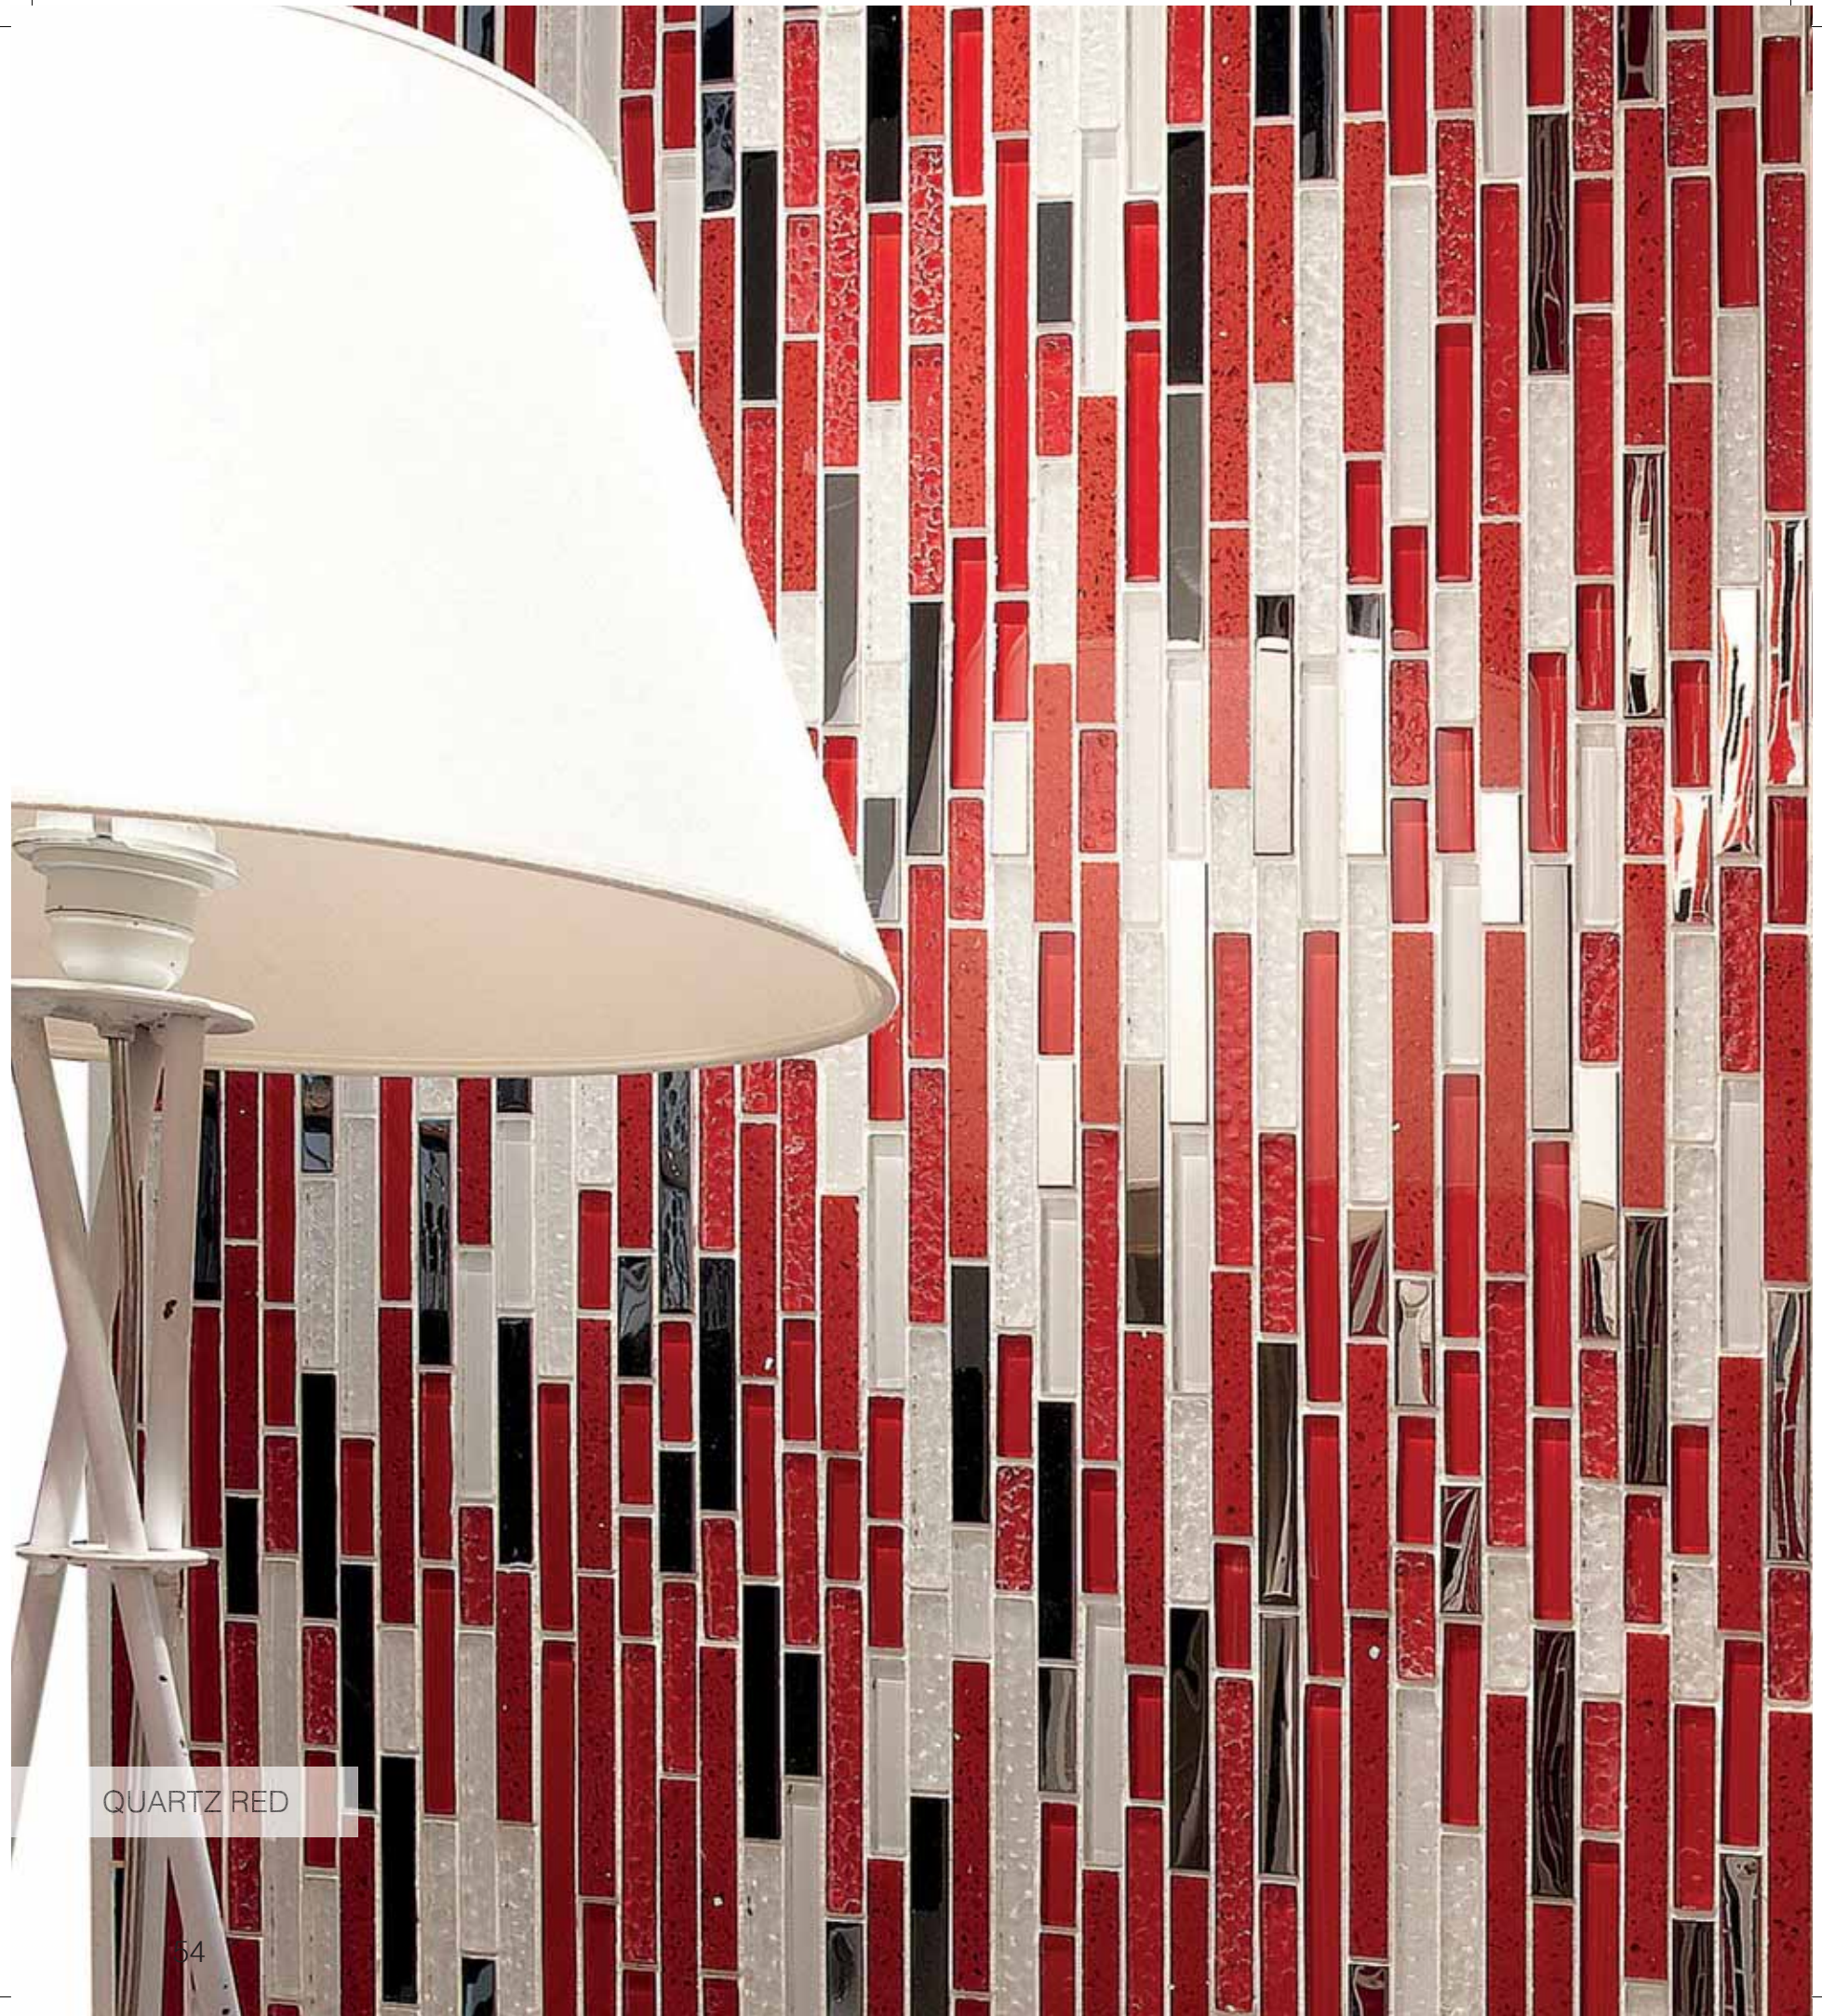

QUARTZ RED

Quartz

30 x 30 cm / 12"x 12"

Quartz Grey

30 x 30 cm
12"x 12"

Quartz Red

30 x 30 cm
12"x 12"

REVESTIMIENTO
WALL TILES