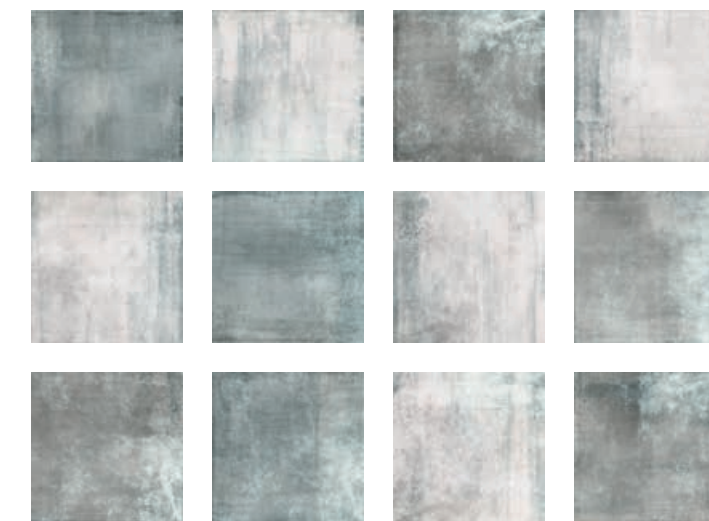

PORCELAIN | PORCELÁNICO

Decor Bind White
20x20cm B-62