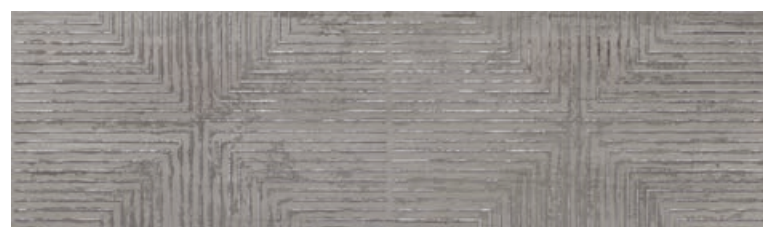

Decor Capri Smoke
29x100cm Rect. S-87

Perfil Plata-B
1,5x100cm S-24