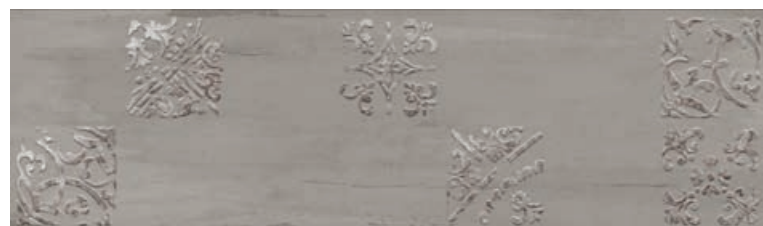

Mosaico Sospiro Smoke
30x30cm B-102

Perfil Plata-B
1x100cm S-28