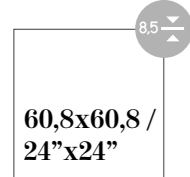

# SYRMA - TUNE

GLAZED PORCELAIN

Sizes / Formatos

GLOSSY GLAZED RECTIFIED - NATURAL RECTIFIED

GLOSSY GLAZED - NATURAL

SYRMA CREMA (MATT)

TUNE CREMA (GLOSSY)

Tune Crema  
60,8x60,8 /  
24"x24"