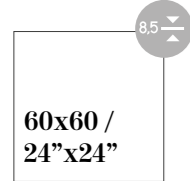

# FONTANA - TREVI

GLAZED PORCELAIN

Sizes / Formatos

GLOSSY GLAZED RECTIFIED - NATURAL RECTIFIED

GLOSSY GLAZED - NATURAL

FONTANA BLANCO (MATT)

TREVI BLANCO (GLOSSY)

Trevi Blanco  
60,8x60,8 /  
24"x24"

# SYRMA - TUNE

GLAZED PORCELAIN

Sizes / Formatos

GLOSSY GLAZED RECTIFIED - NATURAL RECTIFIED

GLOSSY GLAZED - NATURAL

SYRMA CREMA (MATT)

TUNE CREMA (GLOSSY)

Tune Crema  
60,8x60,8 /  
24"x24"