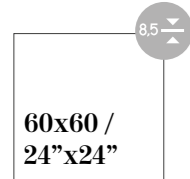

# FONTANA - TREVI

GLAZED PORCELAIN

Sizes / Formatos

GLOSSY GLAZED RECTIFIED - NATURAL RECTIFIED

GLOSSY GLAZED - NATURAL

FONTANA BLANCO (MATT)

TREVI BLANCO (GLOSSY)

Trevi Blanco  
60,8x60,8 /  
24"x24"

# SYRMA - TUNE

GLAZED PORCELAIN

Sizes / Formatos

GLOSSY GLAZED RECTIFIED - NATURAL RECTIFIED

GLOSSY GLAZED - NATURAL

SYRMA CREMA (MATT)

TUNE CREMA (GLOSSY)

Tune Crema  
60,8x60,8 /  
24"x24"