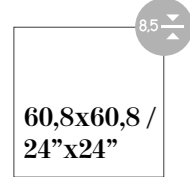

# FONTANA - TREVI

GLAZED PORCELAIN

Sizes / Formatos

GLOSSY GLAZED RECTIFIED - NATURAL RECTIFIED

GLOSSY GLAZED - NATURAL

FONTANA BLANCO (MATT)

TREVI BLANCO (GLOSSY)

Trevi Blanco  
60,8x60,8 /  
24"x24"

# SYRMA - TUNE

GLAZED PORCELAIN

Sizes / Formatos

GLOSSY GLAZED RECTIFIED - NATURAL RECTIFIED

GLOSSY GLAZED - NATURAL

SYRMA CREMA (MATT)

TUNE CREMA (GLOSSY)

Tune Crema  
60,8x60,8 /  
24"x24"