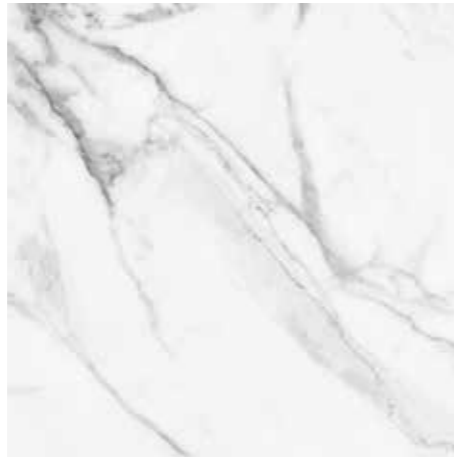

# FONTANA - TREVI

GLAZED PORCELAIN

Sizes / Formatos

GLOSSY GLAZED RECTIFIED - NATURAL RECTIFIED

GLOSSY GLAZED - NATURAL

FONTANA BLANCO (MATT)

TREVI BLANCO (GLOSSY)

Trevi Blanco  
60,8x60,8 /  
24"x24"

# SYRMA - TUNE

GLAZED PORCELAIN

Sizes / Formatos

GLOSSY GLAZED RECTIFIED - NATURAL RECTIFIED

GLOSSY GLAZED - NATURAL

SYRMA CREMA (MATT)

TUNE CREMA (GLOSSY)

Tune Crema  
60,8x60,8 /  
24"x24"