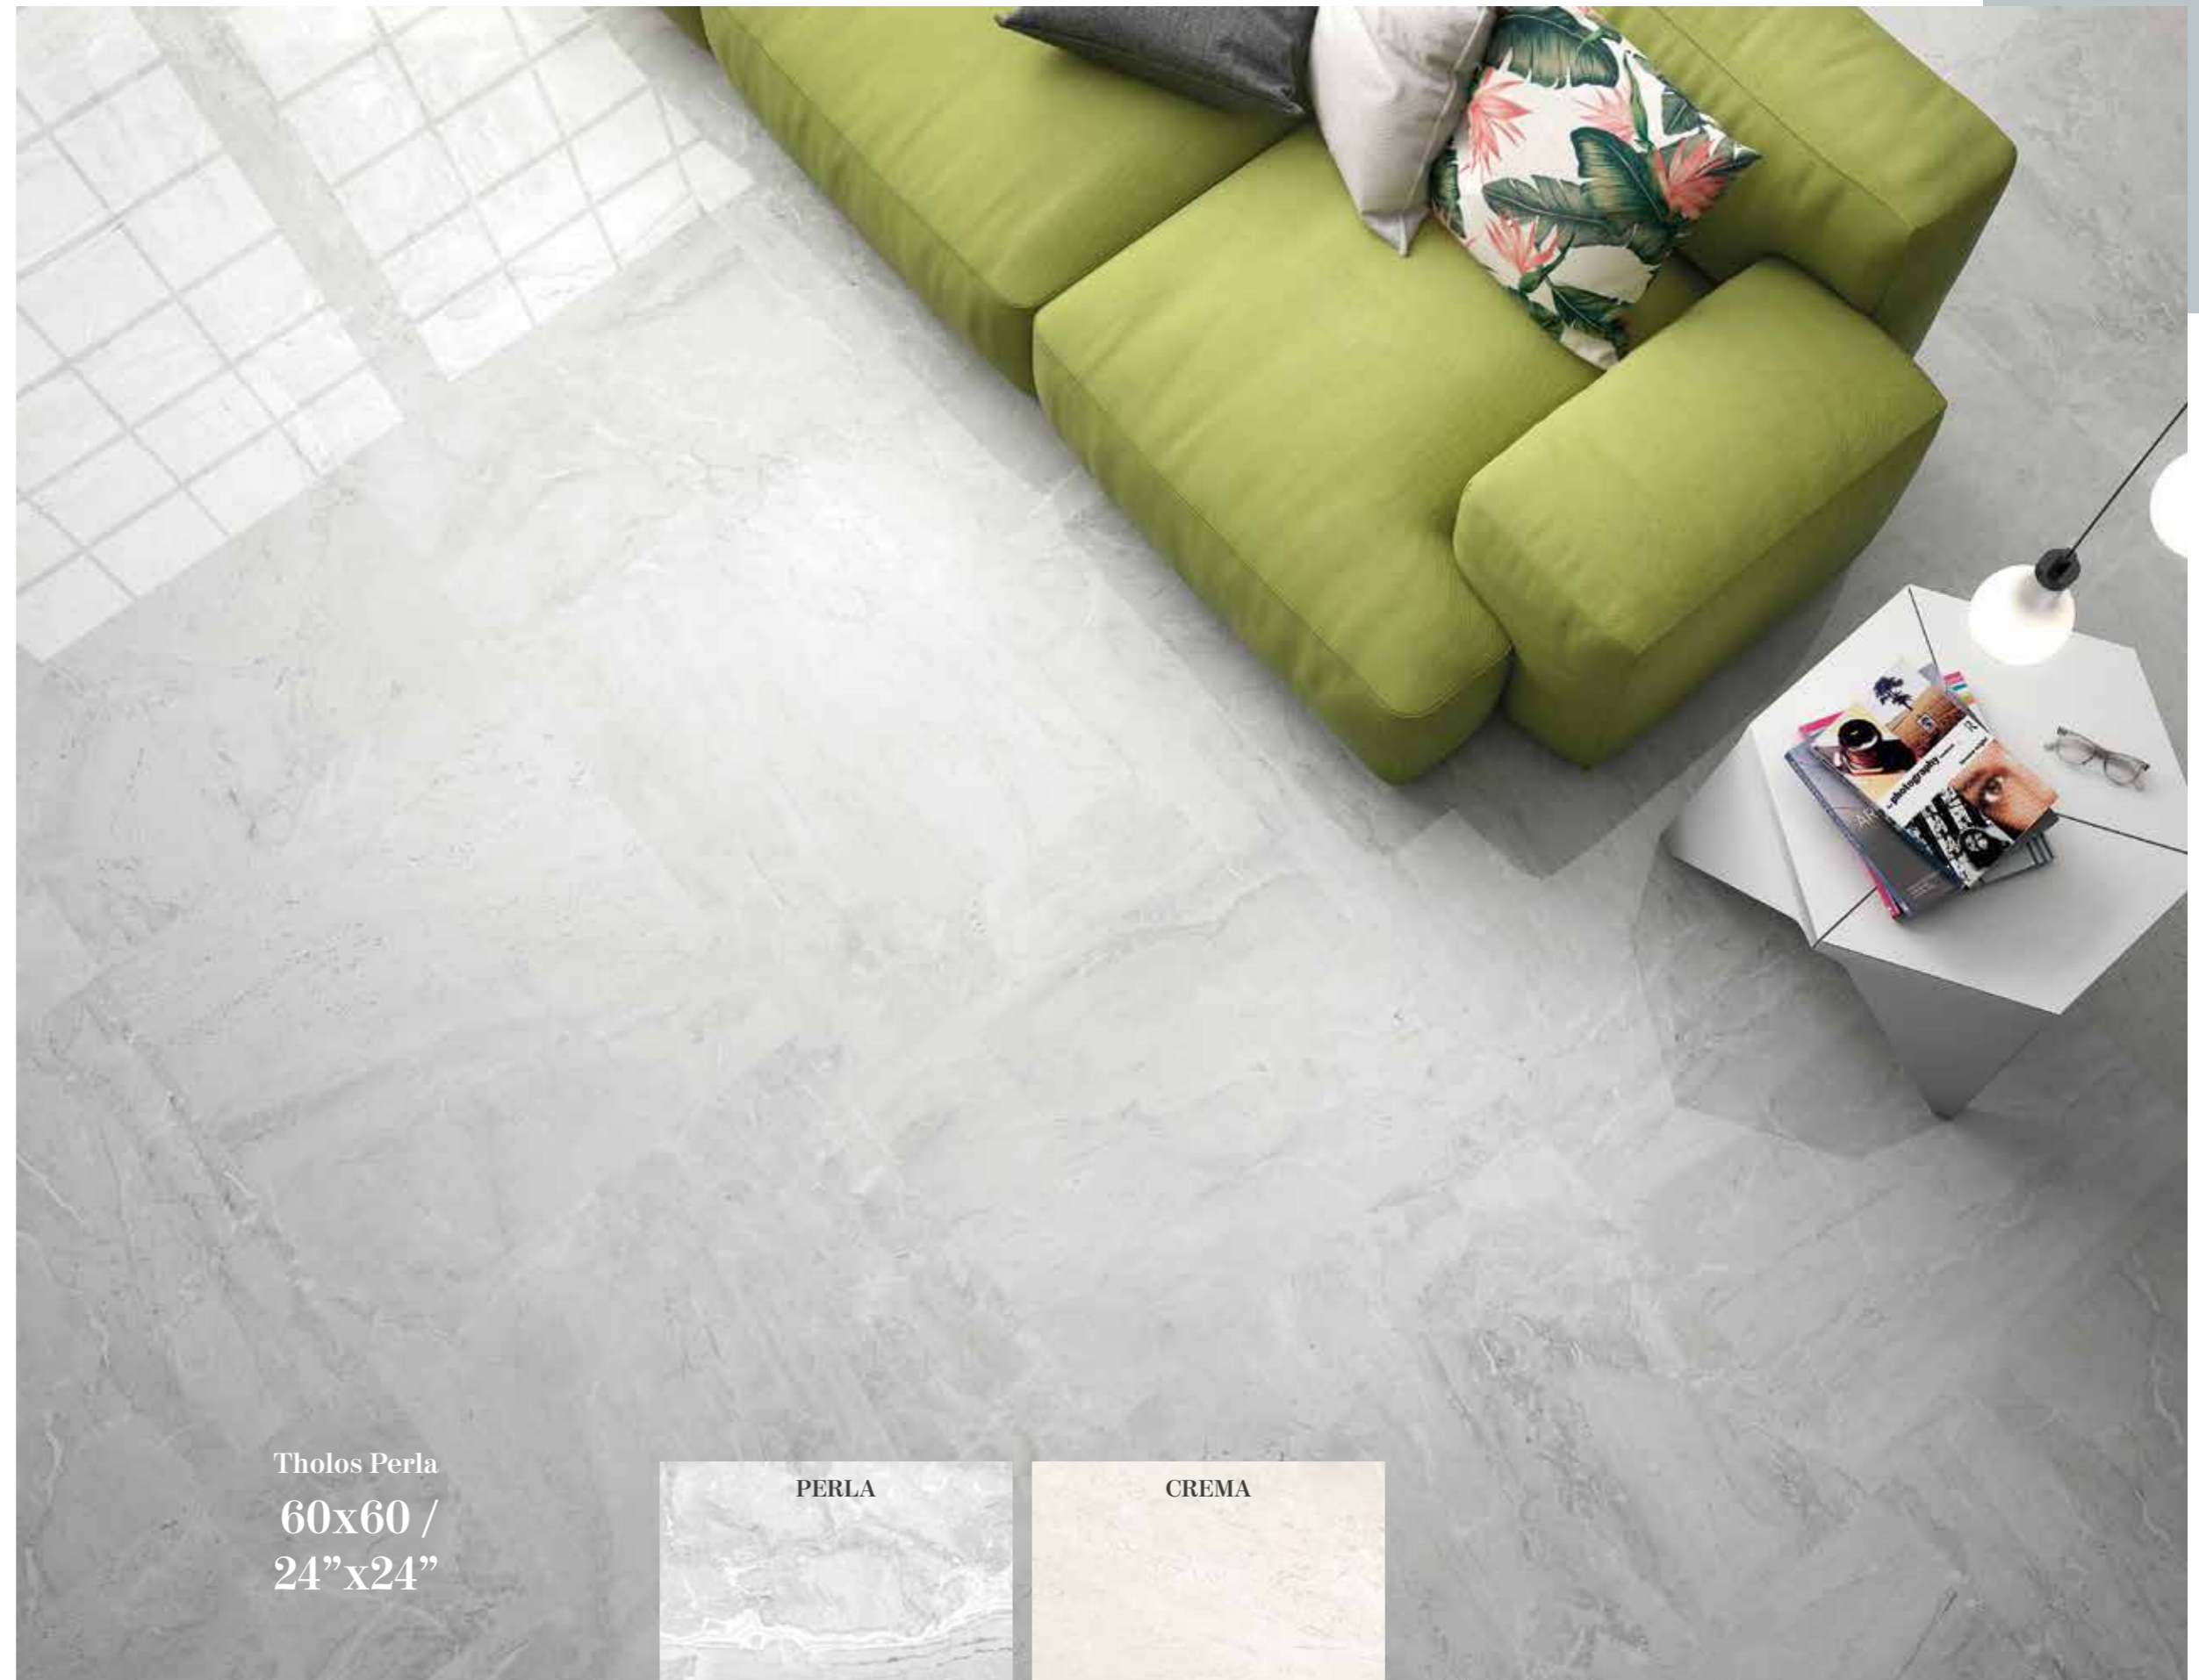

THOLOS

GLAZED PORCELAIN

Sizes / Formatos

GLOSSY GLAZED RECTIFIED

GLOSSY GLAZED

Shade Variation / Variación Gráfica

Tholos Perla
60x60 /
24"x24"

PERLA