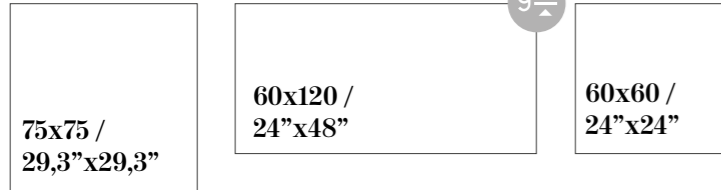

THOLOS

GLAZED PORCELAIN

Sizes / Formatos

GLOSSY GLAZED RECTIFIED

GLOSSY GLAZED

Shade Variation / Variación Gráfica

Tholos Perla
60x60 /
24"x24"

PERLA