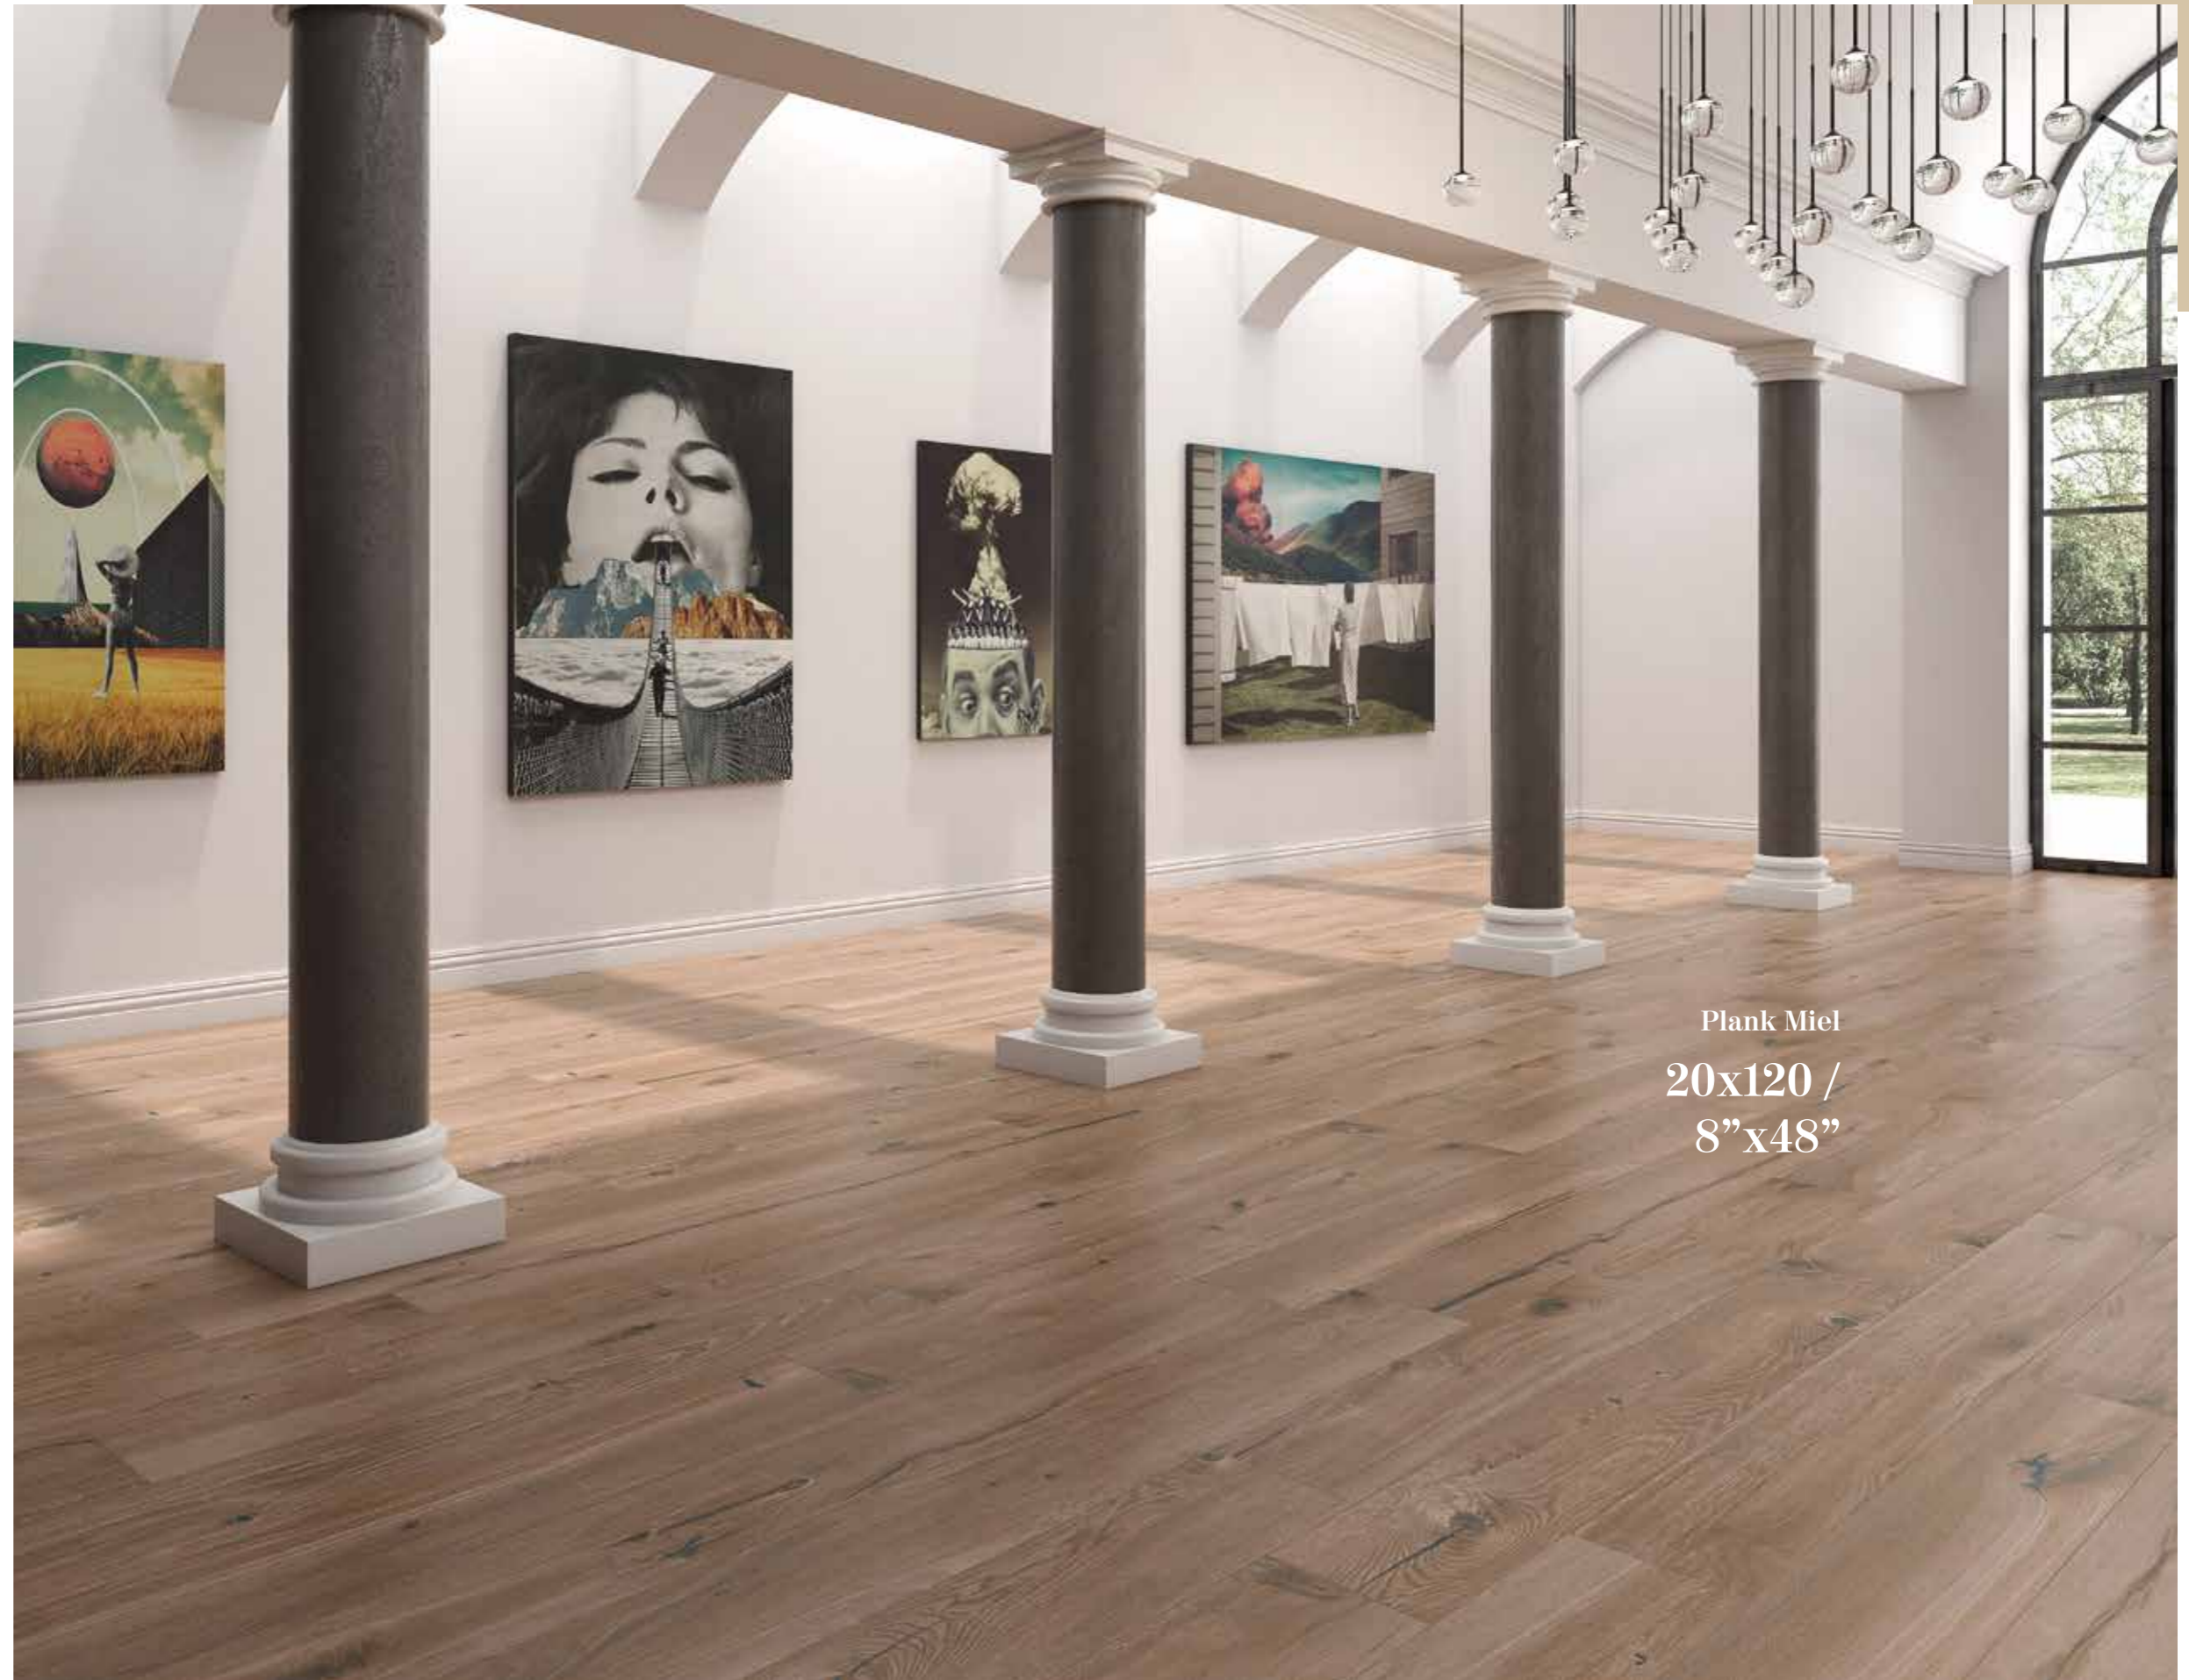

# PLANK

GEOWOODS

Sizes / Formatos

NATURAL RECTIFIED

20x120 / 8"x48"

9

GRIS

HAYA

MIEL

ROBLE

Plank Miel  
20x120 /  
8"x48"