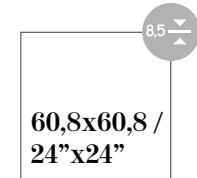

SYRMA - TUNE

GLAZED PORCELAIN

Sizes / Formatos

GLOSSY GLAZED RECTIFIED - NATURAL RECTIFIED

GLOSSY GLAZED - NATURAL

SYRMA CREMA (MATT)

TUNE CREMA (GLOSSY)

Tune Crema
60,8x60,8 /
24"x24"