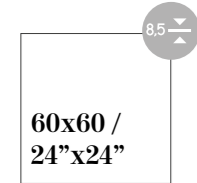

FONTANA - TREVI

GLAZED PORCELAIN

Sizes / Formatos

GLOSSY GLAZED RECTIFIED - NATURAL RECTIFIED

GLOSSY GLAZED - NATURAL

FONTANA BLANCO (MATT)

TREVI BLANCO (GLOSSY)

Trevi Blanco
60,8x60,8 /
24"x24"

SYRMA - TUNE

GLAZED PORCELAIN

Sizes / Formatos

GLOSSY GLAZED RECTIFIED - NATURAL RECTIFIED

GLOSSY GLAZED - NATURAL

SYRMA CREMA (MATT)

TUNE CREMA (GLOSSY)

Tune Crema
60,8x60,8 /
24"x24"