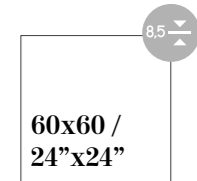

FONTANA - TREVI

GLAZED PORCELAIN

Sizes / Formatos

GLOSSY GLAZED RECTIFIED - NATURAL RECTIFIED

GLOSSY GLAZED - NATURAL

FONTANA BLANCO (MATT)

TREVI BLANCO (GLOSSY)

Trevi Blanco
60,8x60,8 /
24"x24"

SYRMA - TUNE

GLAZED PORCELAIN

Sizes / Formatos

GLOSSY GLAZED RECTIFIED - NATURAL RECTIFIED

GLOSSY GLAZED - NATURAL

SYRMA CREMA (MATT)

TUNE CREMA (GLOSSY)

Tune Crema
60,8x60,8 /
24"x24"