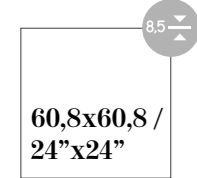

FONTANA - TREVI

GLAZED PORCELAIN

Sizes / Formatos

GLOSSY GLAZED RECTIFIED - NATURAL RECTIFIED

GLOSSY GLAZED - NATURAL

FONTANA BLANCO (MATT)

TREVI BLANCO (GLOSSY)

Trevi Blanco
60,8x60,8 /
24"x24"

SYRMA - TUNE

GLAZED PORCELAIN

Sizes / Formatos

GLOSSY GLAZED RECTIFIED - NATURAL RECTIFIED

GLOSSY GLAZED - NATURAL

SYRMA CREMA (MATT)

TUNE CREMA (GLOSSY)

Tune Crema
60,8x60,8 /
24"x24"