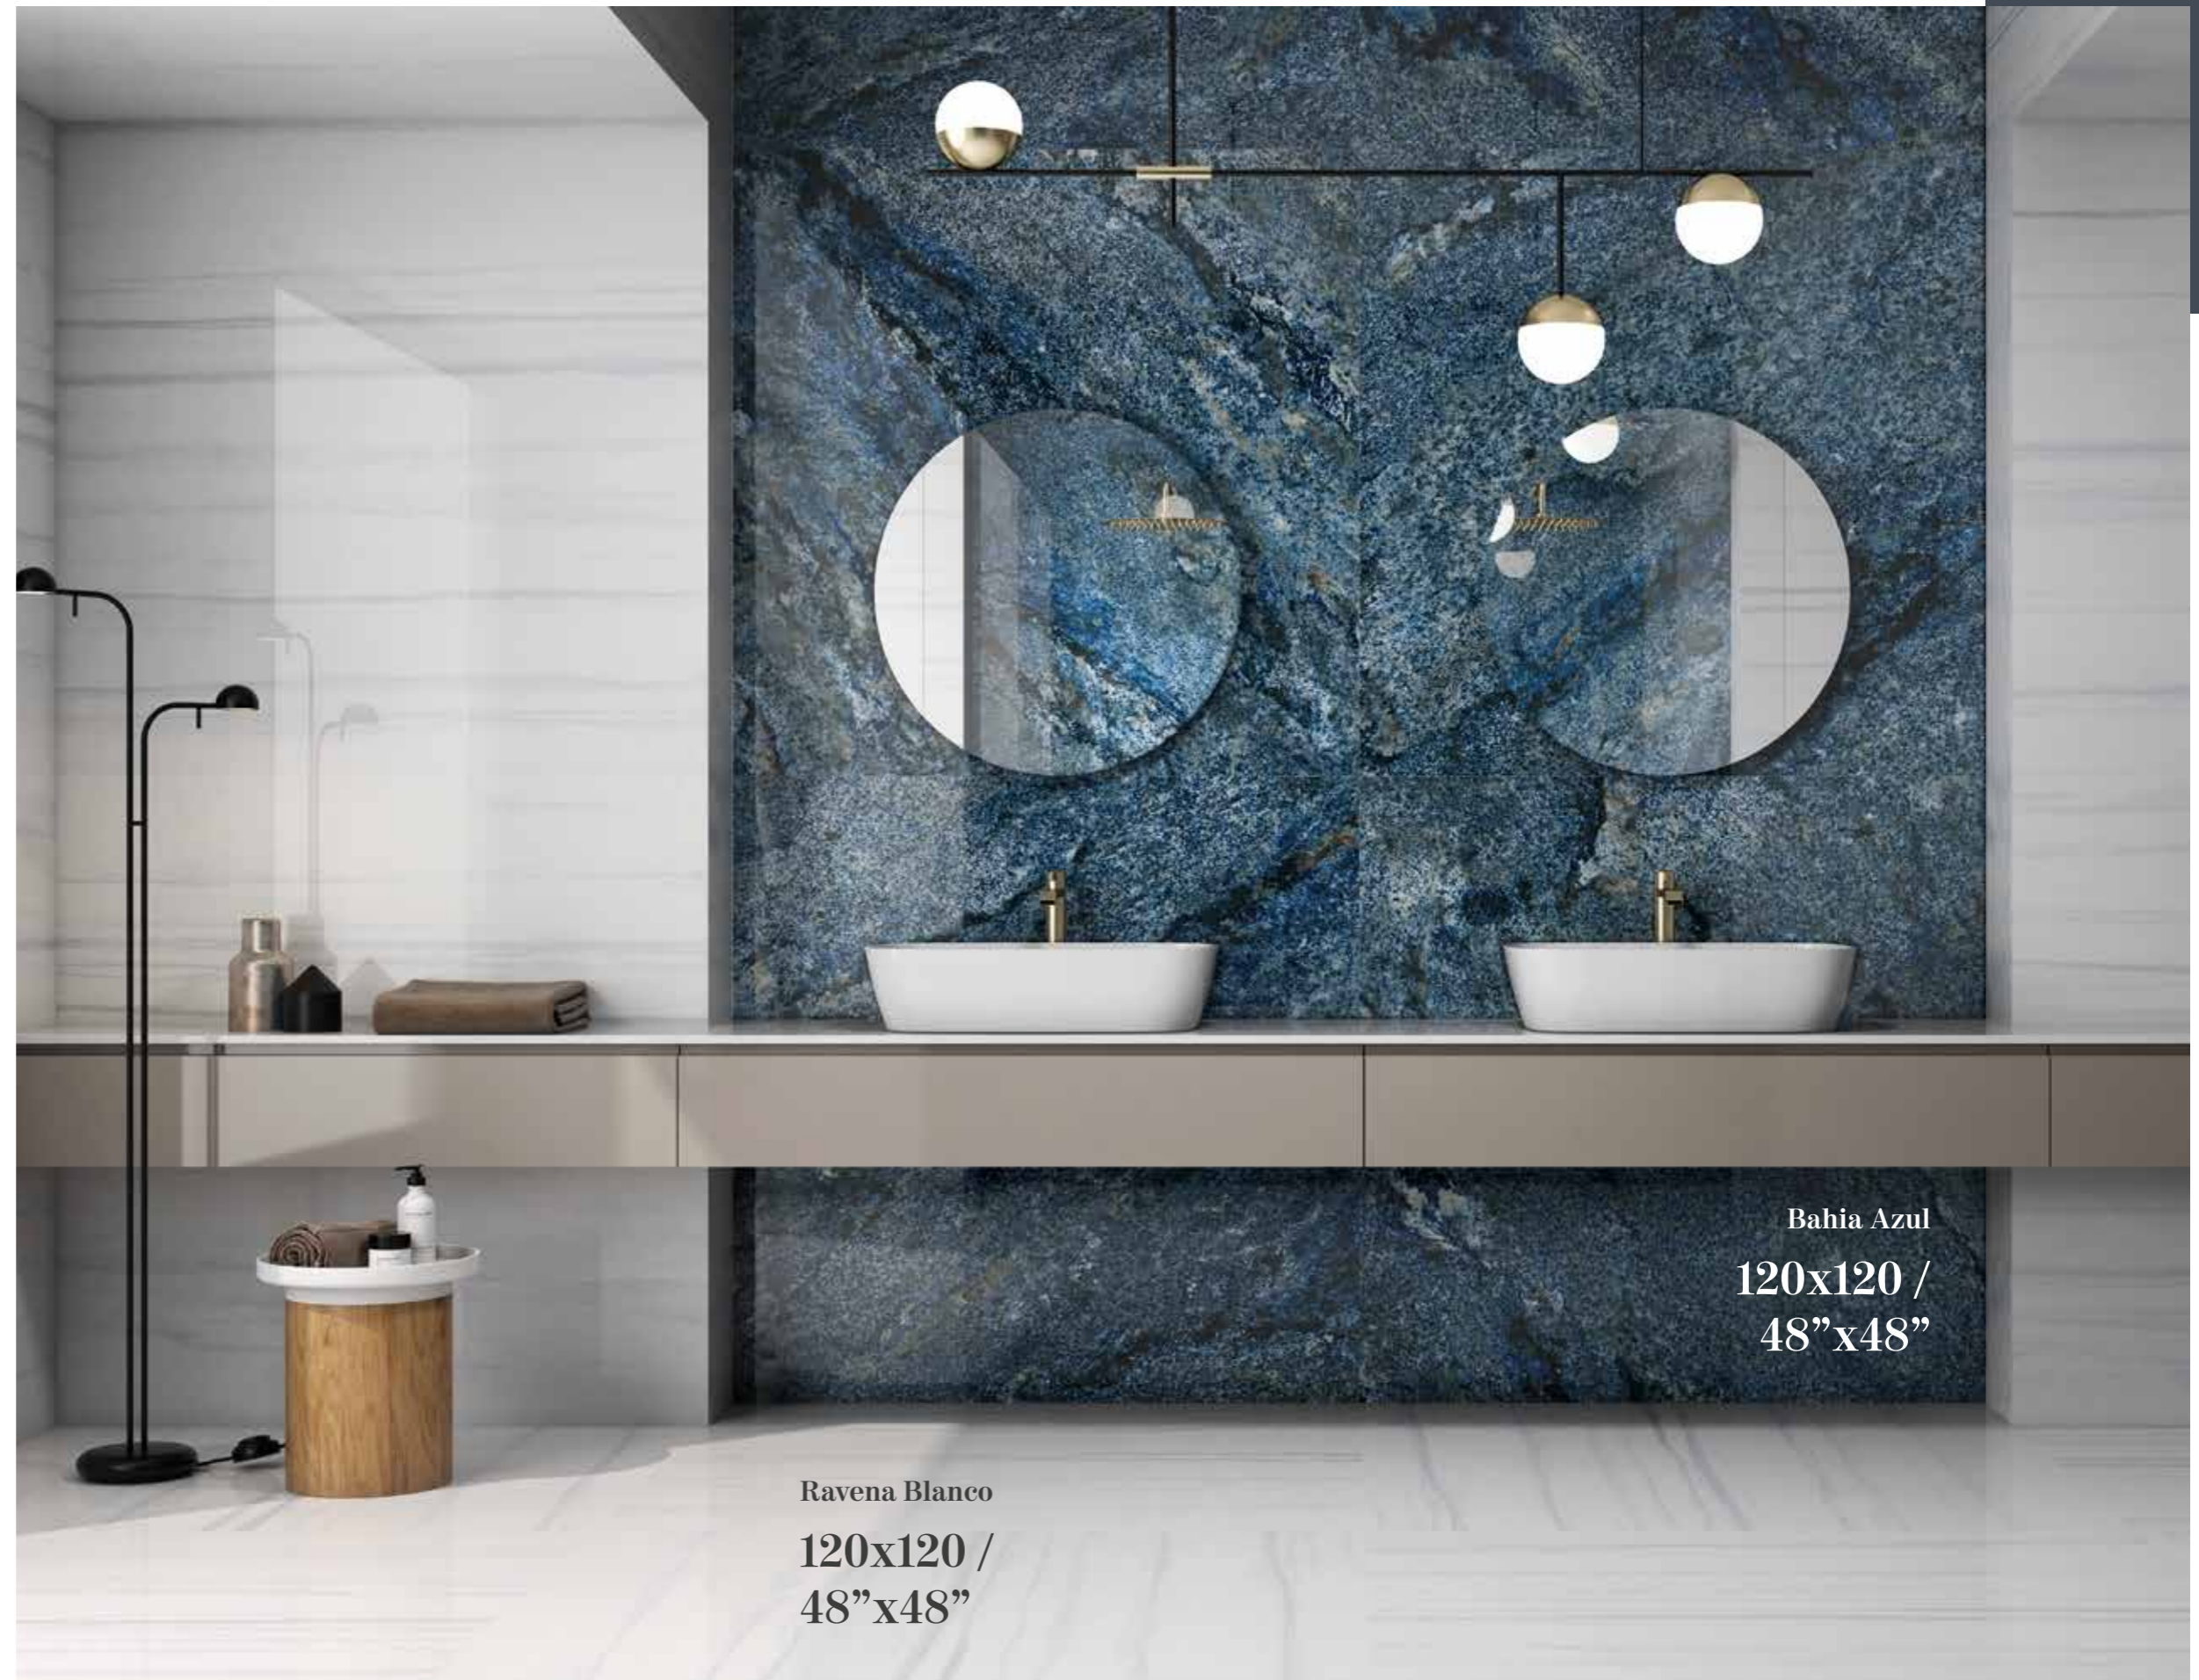

BAHIA

SUPER POLISHED

Sizes / Formatos

SUPER POLISHED RECTIFIED

Shade Variation / Variación Gráfica

AZUL

Bahia Azul
120x120 /
48"x48"

Ravena Blanco
120x120 /
48"x48"