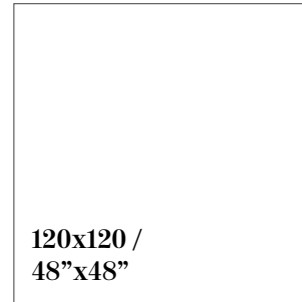

BAHIA

SUPER POLISHED

Sizes / Formatos

SUPER POLISHED RECTIFIED

Shade Variation / Variación Gráfica

AZUL

Bahia Azul
120x120 /
48"x48"

Ravena Blanco
120x120 /
48"x48"