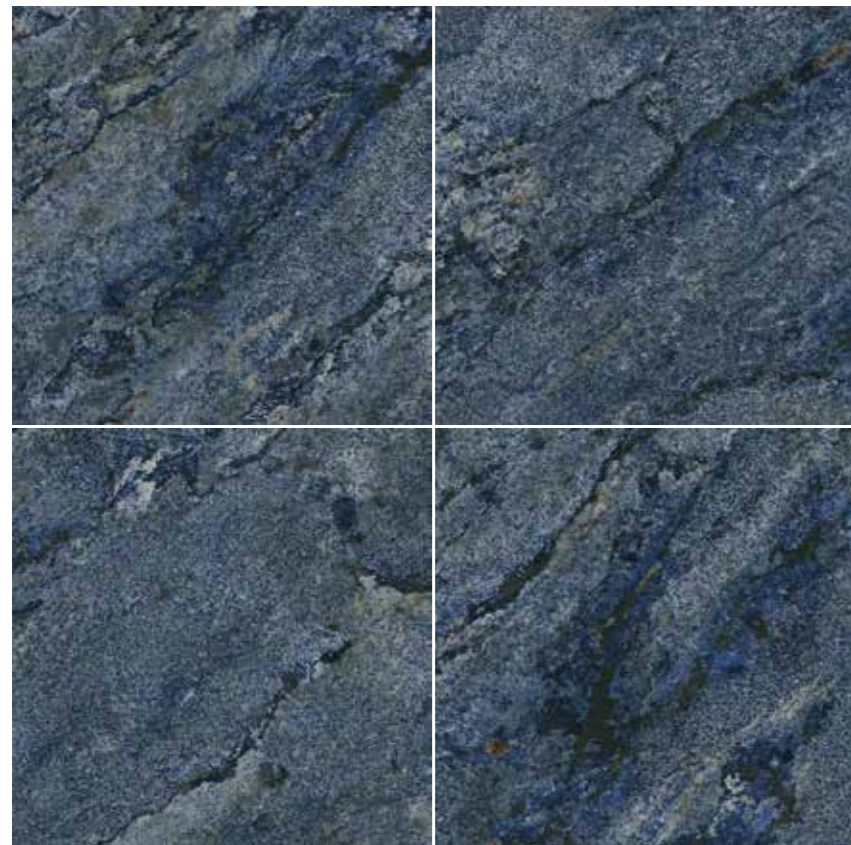

BAHIA

SUPER POLISHED

Sizes / Formatos

SUPER POLISHED RECTIFIED

Shade Variation / Variación Gráfica

AZUL

Bahia Azul
120x120 /
48"x48"

Ravena Blanco
120x120 /
48"x48"