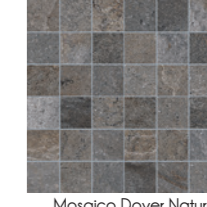

Mosaico Dover Natural
30x30 / 12"x12"

AMAZING STONES