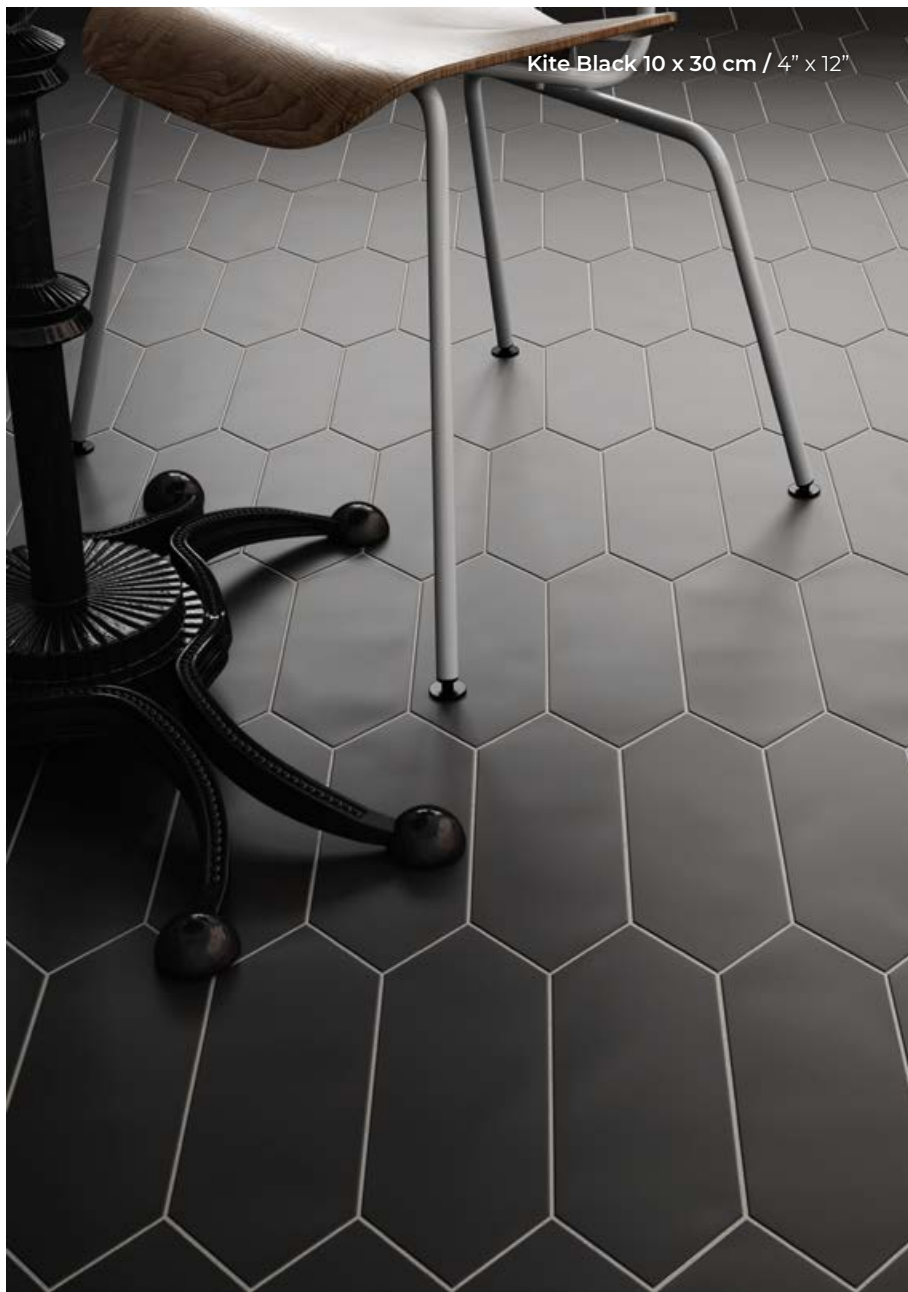

white

light grey

dark grey

black

Kite White, Light Grey, Dark Grey 10 x 30 cm / 4" x 12"

Kite Black 10 x 30 cm / 4" x 12"

Kite Black 10 x 30 cm / 4" x 12"

Kite Black, Patchwork Kite B&W 10 x 30 cm / 4" x 12"