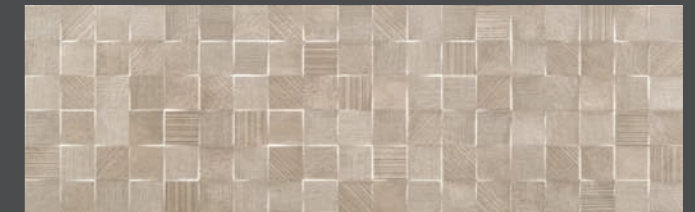

PATCH NATURAL
31x98 Q1150