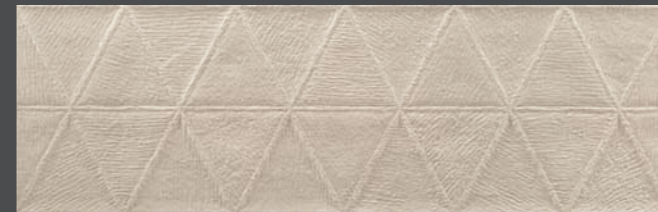

FELP NATURAL
31x98 Q1150