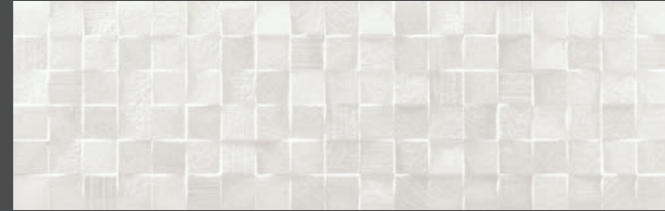

Tex White · Felp Ash

TEX

31x98 cm 12,4"x 39,2"

 Suggested Floor · Tex 60x60

BASES

TEX

MATT FINISH

DECORS

FELP | PATCH

MATT FINISH

Tex Natutal · Felp White

Tex White · Patch Ash

Tex Natural · Patch Natural

TEX WHITE
31x98 Q1100

FELP WHITE
31x98 Q1150

PATCH WHITE
31x98 Q1150