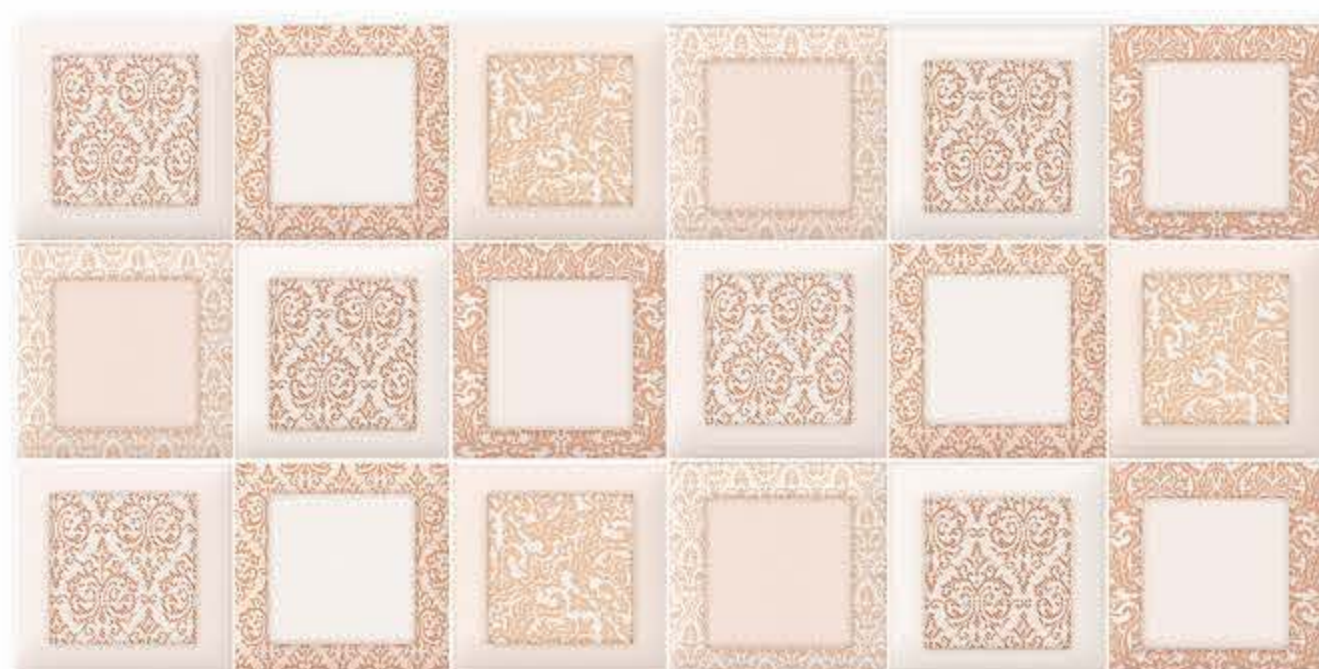

Ordino

30 x 60 CM · PRE-CUT 10 x 10 CM

MATT FINISH

Ordino Cream

G7

30 x 60 cm (Pre-cut 10 x 10 cm)

DIFFERENT DESIGNS IN EACH BOX

Luna Cream

G6

30 x 60 cm

Decor Brest

G8

30 x 60 cm (Pre-cut 10 x 10 cm)

DIFFERENT DESIGNS IN EACH BOX

Decor Irvine

G8

30 x 60 cm (Pre-cut 10 x 10 cm)

DIFFERENT DESIGNS IN EACH BOX

Decor Ives

G8

30 x 60 cm (Pre-cut 10 x 10 cm)

DIFFERENT DESIGNS IN EACH BOX

Torelo Royal Beige D27

2 x 30 cm

Torelo Krea Cream D27

2 x 30 cm