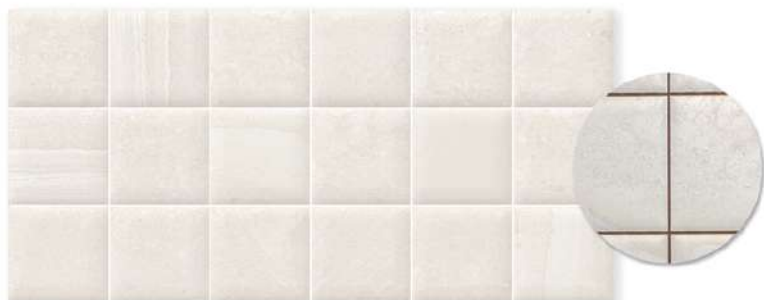

OHAIO

30 x 60 cm (Pre-cut 10 x 10) · 12" x 24" (Pre-cut 4" x 4")

SATIN FINISH · ACABADO SATINADO

Ohaio Marfil

30 x 60 CM (Pre-cut 10 x 10 cm)

GT6

Dakar Marfil

30 x 60 CM

GT3

Ohaio Mix Sand

30 x 60 CM (Pre-cut 10 x 10 cm)

**DIFFERENT DESIGNS IN EACH BOX*

GT6

Dakar Sand

30 x 60 CM

GT3